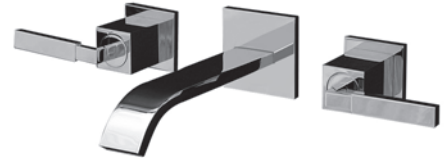

## Specifications:

<b>Installation:</b>	wall mount, two lever handles
<b>Exterior Dimensions:</b>	H: 2" SPOUT: 7 3/8"
<b>Material:</b>	solid brass construction
<b>Water use:</b>	1.2 GPM
<b>Pop-up:</b>	N/A
<b>Finishes:</b>	CR - polished chrome NI - brushed nickel
<b>Weight:</b>	6 lbs
<b>Cutout Size:</b>	Ø 1 1/8" handles, Ø 1 3/4" spout
<b>Accessories included:</b>	European click-clack drain # 7100-16OF
<b>Fittings included:</b>	Rough-in # 1424-ROUGH and trim # 1424L-A

## Features:

- ceramic disk cartridge
- complements the Kubista Collection
- NO EXTENSIONS AVAILABLE