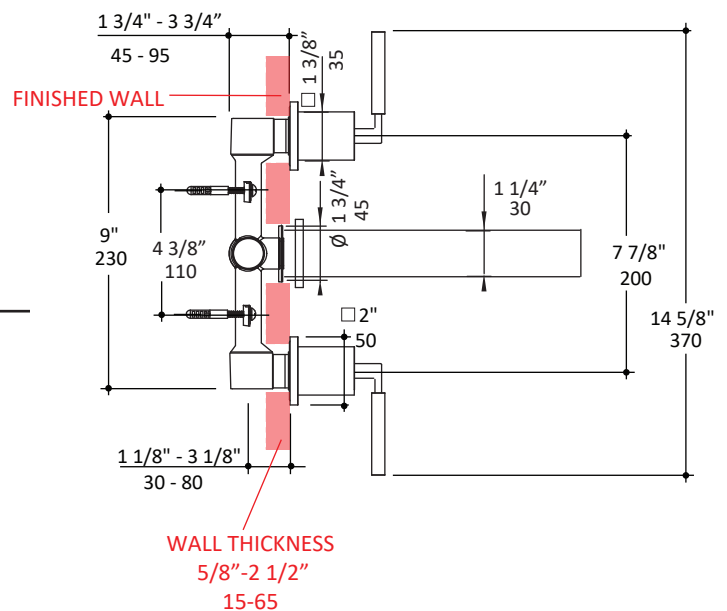

## Specifications:

<b>Installation:</b>	wall mount, two lever handles
<b>Exterior Dimensions:</b>	H: 2" SPOUT: 7 3/8"
<b>Material:</b>	solid brass construction
<b>Water use:</b>	1.2 GPM
<b>Pop-up:</b>	N/A
<b>Finishes:</b>	CR - polished chrome NI - brushed nickel
<b>Weight:</b>	6 lbs
<b>Cutout Size:</b>	Ø 1 1/8" handles, Ø 1 3/4" spout
<b>Accessories included:</b>	European click-clack drain # 7100-16OF
<b>Fittings included:</b>	Rough-in # 1424-ROUGH and trim # 1424L-A

LACAVA reserves the right to revise any dimension or information on this sheet without notice. Dimensions are nominal and may vary within an industry accepted tolerance of 1/4". Drawings provided herein are meant to give the user an idea of the product and are not made to scale. Location of plumbing is meant for reference, your specific application may vary.  
Revised: 05/05/2021