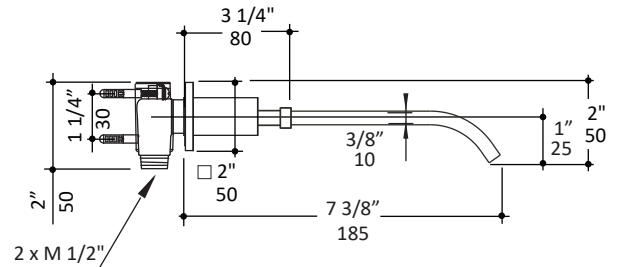

## Specifications:

<b>Installation:</b>	wall mount, two lever handles
<b>Exterior Dimensions:</b>	H: 2" SPOUT: 7 3/8"
<b>Material:</b>	solid brass construction
<b>Water use:</b>	1.2 GPM
<b>Pop-up:</b>	N/A
<b>Finishes:</b>	CR - polished chrome NI - brushed nickel
<b>Weight:</b>	6 lbs
<b>Cutout Size:</b>	Ø 1 1/8" handles, Ø 1 3/4" spout
<b>Accessories included:</b>	European click-clack drain # 7100-16OF
<b>Fittings included:</b>	Rough-in # 1424-ROUGH and trim # 1424L-A

LACAVA reserves the right to revise any dimension or information on this sheet without notice. Dimensions are nominal and may vary within an industry accepted tolerance of 1/4". Drawings provided herein are meant to give the user an idea of the product and are not made to scale. Location of plumbing is meant for reference, your specific application may vary.  
Revised: 05/05/2021