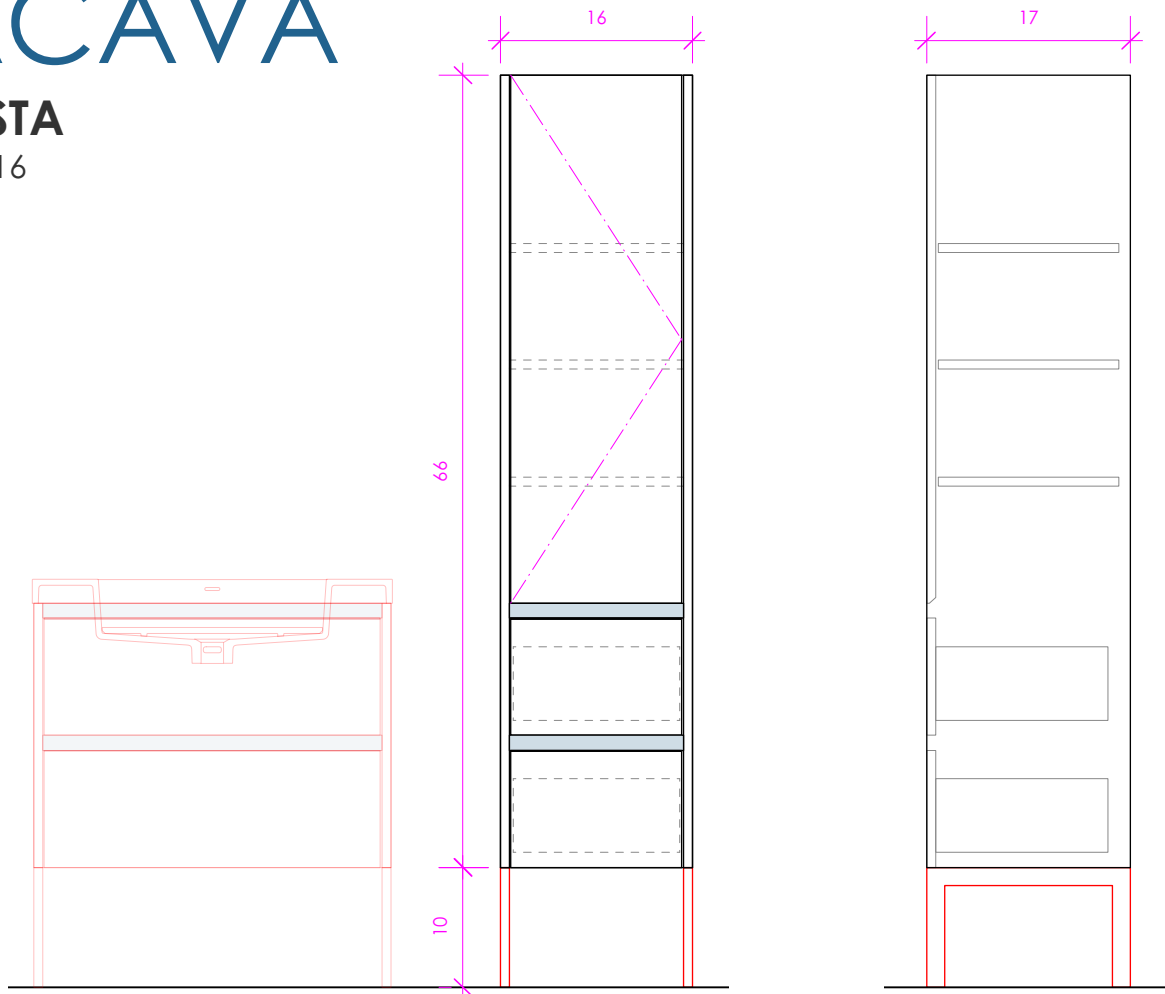

LACAVA

KUBISTA

KUB-ST-16

FEATURES:

- WALL MOUNT STORAGE CABINET
- ONE RIGHT-HINGED DOOR WITH SOFT-CLOSE HINGES (CAN BE CHANGED TO LEFT-HINGED UPON REQUEST)
- THREE ADJUSTABLE SHELVES
- TWO DRAWERS WITH SELF-CLOSE GLIDES
- DRAWER BOX STAINED TO REFLECT EXTERIOR FINISH
- FINGERPULL OPENINGS
- **METAL TRIM** ADD ON AVAILABLE
- METAL LEGS **KUB-LEG-ST** ADD ON AVAILABLE (SOLD SEPARATELY)
- MOUNTING: FRENCH CLEAT (INCLUDED) (SEE FURNITURE MANUAL)
- PROUDLY HANDMADE IN THE USA
- MANUFACTURED WITH LOW VOC FINISHES AND WOOD FROM RENEWABLE FORESTS