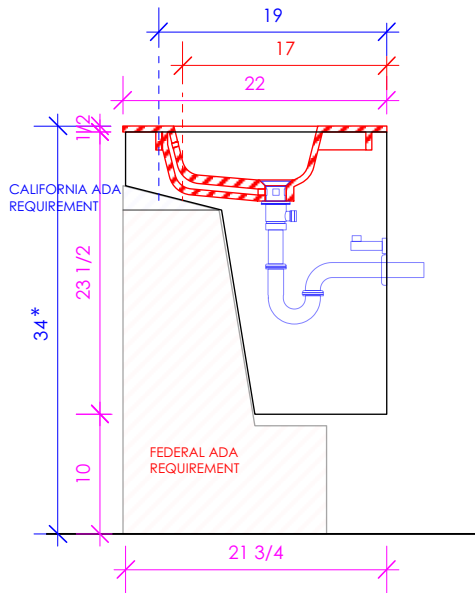

LACAVA reserves the right to revise any dimension or information on this sheet without notice. Dimensions are nominal and may vary within an industry accepted tolerance of 1/4". Cabinets with 'vanity top' sinks are made to the matching sink and dimensions may vary. LACAVA is not responsible for any cutouts, countertops, or furniture made without the actual product or template. Differences in color, grain, appearance, and texture are inherent in all natural woodwork and should be expected. Variances in these qualities are not deemed manufacturing defects and will not be accepted as valid reasons for return or exchanges. Plumbing specifications are only a guideline and may need alteration based on application.

6630 WEST WRIGHTWOOD
CHICAGO, IL 60707

PH: 773-637-9600
FAX: 773-637-9601

LACAVA.COM
INFO@LACAVA.COM

LACAVA

KUBITOP

KBT-ADA-60B

SUGGESTED PLUMBING
LOCATION WHEN
USED WITH **K60C**

- * Recommended installation height
- ** Recommended plumbing location

SUGGESTED PLUMBING
LOCATION WHEN
USED WITH **K60**

LACAVA reserves the right to revise any dimension or information on this sheet without notice. Dimensions are nominal and may vary within an industry accepted tolerance of 1/4". Cabinets with 'vanity top' sinks are made to the matching sink and dimensions may vary. LACAVA is not responsible for any cutouts, countertops, or furniture made without the actual product or template. Differences in color, grain, appearance, and texture are inherent in all natural woodwork and should be expected. Variances in these qualities are not deemed manufacturing defects and will not be accepted as valid reasons for return or exchanges. Plumbing specifications are only a guideline and may need alteration based on application.