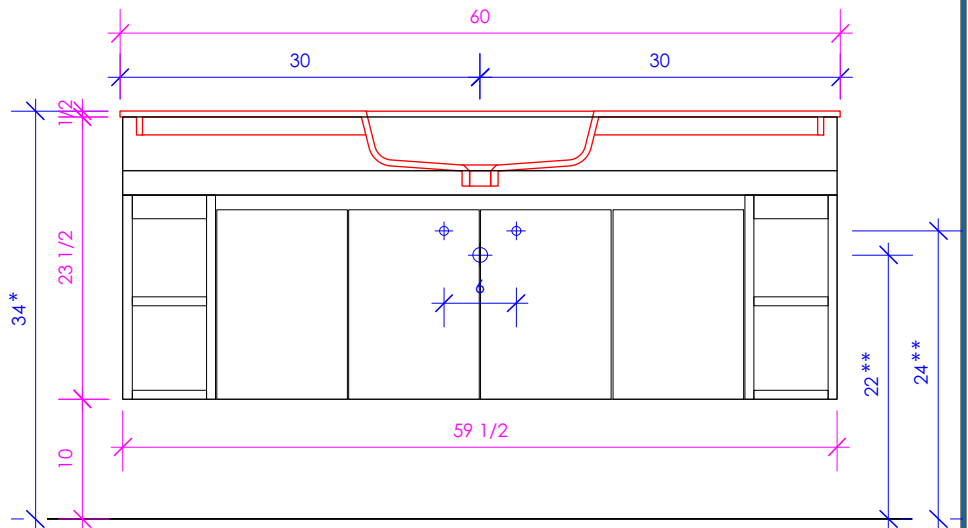

LACAVA reserves the right to revise any dimension or information on this sheet without notice. Dimensions are nominal and may vary within an industry accepted tolerance of 1/4". Cabinets with 'vanity top' sinks are made to the matching sink and dimensions may vary. LACAVA is not responsible for any cutouts, countertops, or furniture made without the actual product or template. Differences in color, grain, appearance, and texture are inherent in all natural woodwork and should be expected. Variances in these qualities are not deemed manufacturing defects and will not be accepted as valid reasons for return or exchanges. Plumbing specifications are only a guideline and may need alteration based on application.

6630 WEST WRIGHTWOOD
CHICAGO, IL 60707

PH: 773-637-9600
FAX: 773-637-9601

LACAVA.COM
INFO@LACAVA.COM

LACAVA

KUBITOP

KBT-ADA-60BS

SUGGESTED PLUMBING
LOCATION WHEN
USED WITH **K60CS**

- * Recommended installation height
- ** Recommended plumbing location

SUGGESTED PLUMBING
LOCATION WHEN
USED WITH **K60S**

LACAVA reserves the right to revise any dimension or information on this sheet without notice. Dimensions are nominal and may vary within an industry accepted tolerance of 1/4". Cabinets with 'vanity top' sinks are made to the matching sink and dimensions may vary. LACAVA is not responsible for any cutouts, countertops, or furniture made without the actual product or template. Differences in color, grain, appearance, and texture are inherent in all natural woodwork and should be expected. Variances in these qualities are not deemed manufacturing defects and will not be accepted as valid reasons for return or exchanges. Plumbing specifications are only a guideline and may need alteration based on application.