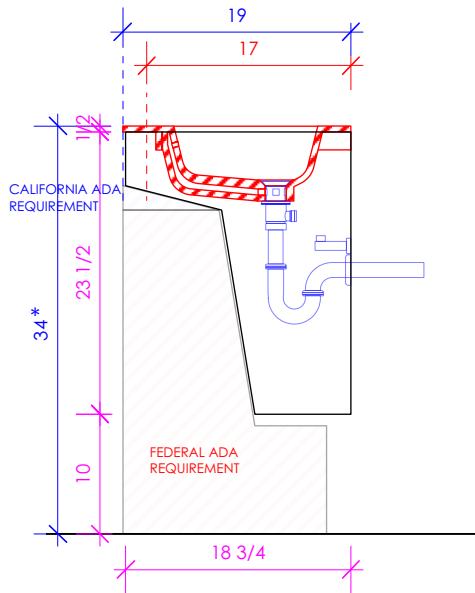

LACAVA reserves the right to revise any dimension or information on this sheet without notice. Dimensions are nominal and may vary within an industry accepted tolerance of 1/4". Cabinets with 'vanity top' sinks are made to the matching sink and dimensions may vary. LACAVA is not responsible for any cutouts, countertops, or furniture made without the actual product or template. Differences in color, grain, appearance, and texture are inherent in all natural woodwork and should be expected. Variances in these qualities are not deemed manufacturing defects and will not be accepted as valid reasons for return or exchanges. Plumbing specifications are only a guideline and may need alteration based on application.

6630 WEST WRIGHTWOOD
CHICAGO, IL 60707

PH: 773-637-9600
FAX: 773-637-9601

LACAVA.COM
INFO@LACAVA.COM

LACAVA

KUBITOP

KBT-ADA-60BS

SUGGESTED PLUMBING
LOCATION WHEN
USED WITH **K60CS**

- * Recommended installation height
- ** Recommended plumbing location

SUGGESTED PLUMBING
LOCATION WHEN
USED WITH **K60S**

LACAVA reserves the right to revise any dimension or information on this sheet without notice. Dimensions are nominal and may vary within an industry accepted tolerance of 1/4". Cabinets with 'vanity top' sinks are made to the matching sink and dimensions may vary. LACAVA is not responsible for any cutouts, countertops, or furniture made without the actual product or template. Differences in color, grain, appearance, and texture are inherent in all natural woodwork and should be expected. Variances in these qualities are not deemed manufacturing defects and will not be accepted as valid reasons for return or exchanges. Plumbing specifications are only a guideline and may need alteration based on application.