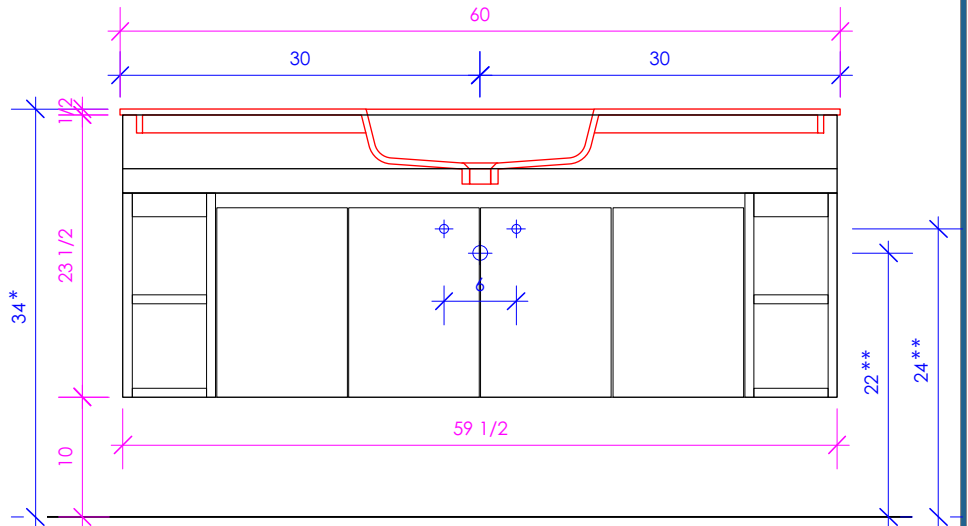

LACAVA reserves the right to revise any dimension or information on this sheet without notice. Dimensions are nominal and may vary within an industry accepted tolerance of 1/4". Cabinets with 'vanity top' sinks are made to the matching sink and dimensions may vary. LACAVA is not responsible for any cutouts, countertops, or furniture made without the actual product or template. Differences in color, grain, appearance, and texture are inherent in all natural woodwork and should be expected. Variances in these qualities are not deemed manufacturing defects and will not be accepted as valid reasons for return or exchanges. Plumbing specifications are only a guideline and may need alteration based on application.

6630 WEST WRIGHTWOOD
CHICAGO, IL 60707

PH: 773-637-9600
FAX: 773-637-9601

LACAVA.COM
INFO@LACAVA.COM

LACAVA

KUBITOP

KBT-ADA-60B

SUGGESTED PLUMBING
LOCATION WHEN
USED WITH **K60C**

- * Recommended installation height
- ** Recommended plumbing location

SUGGESTED PLUMBING
LOCATION WHEN
USED WITH **K60**

LACAVA reserves the right to revise any dimension or information on this sheet without notice. Dimensions are nominal and may vary within an industry accepted tolerance of 1/4". Cabinets with 'vanity top' sinks are made to the matching sink and dimensions may vary. LACAVA is not responsible for any cutouts, countertops, or furniture made without the actual product or template. Differences in color, grain, appearance, and texture are inherent in all natural woodwork and should be expected. Variances in these qualities are not deemed manufacturing defects and will not be accepted as valid reasons for return or exchanges. Plumbing specifications are only a guideline and may need alteration based on application.