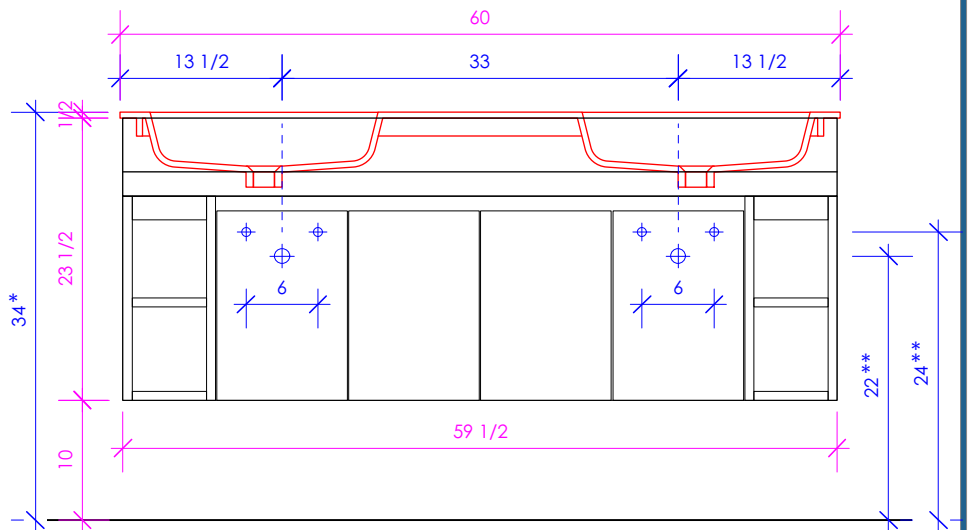

LACAVA reserves the right to revise any dimension or information on this sheet without notice. Dimensions are nominal and may vary within an industry accepted tolerance of 1/4". Cabinets with 'vanity top' sinks are made to the matching sink and dimensions may vary. LACAVA is not responsible for any cutouts, countertops, or furniture made without the actual product or template. Differences in color, grain, appearance, and texture are inherent in all natural woodwork and should be expected. Variances in these qualities are not deemed manufacturing defects and will not be accepted as valid reasons for return or exchanges. Plumbing specifications are only a guideline and may need alteration based on application.

6630 WEST WRIGHTWOOD
CHICAGO, IL 60707

PH: 773-637-9600
FAX: 773-637-9601

LACAVA.COM
INFO@LACAVA.COM

LACAVA

KUBITOP

KBT-ADA-60BS

SUGGESTED PLUMBING
LOCATION WHEN
USED WITH **K60CS**

- * Recommended installation height
- ** Recommended plumbing location

SUGGESTED PLUMBING
LOCATION WHEN
USED WITH **K60S**

LACAVA reserves the right to revise any dimension or information on this sheet without notice. Dimensions are nominal and may vary within an industry accepted tolerance of 1/4". Cabinets with 'vanity top' sinks are made to the matching sink and dimensions may vary. LACAVA is not responsible for any cutouts, countertops, or furniture made without the actual product or template. Differences in color, grain, appearance, and texture are inherent in all natural woodwork and should be expected. Variances in these qualities are not deemed manufacturing defects and will not be accepted as valid reasons for return or exchanges. Plumbing specifications are only a guideline and may need alteration based on application.