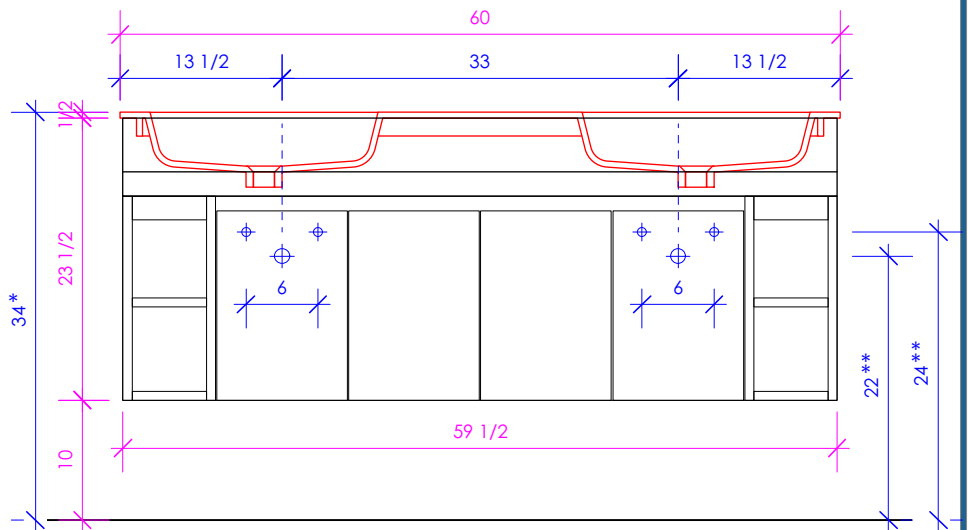

LACAVA reserves the right to revise any dimension or information on this sheet without notice. Dimensions are nominal and may vary within an industry accepted tolerance of 1/4". Cabinets with 'vanity top' sinks are made to the matching sink and dimensions may vary. LACAVA is not responsible for any cutouts, countertops, or furniture made without the actual product or template. Differences in color, grain, appearance, and texture are inherent in all natural woodwork and should be expected. Variances in these qualities are not deemed manufacturing defects and will not be accepted as valid reasons for return or exchanges. Plumbing specifications are only a guideline and may need alteration based on application.

6630 WEST WRIGHTWOOD
CHICAGO, IL 60707

PH: 773-637-9600
FAX: 773-637-9601

LACAVA.COM
INFO@LACAVA.COM

LACAVA

KUBITOP

KBT-ADA-60B

SUGGESTED PLUMBING
LOCATION WHEN
USED WITH **K60C**

- * Recommended installation height
- ** Recommended plumbing location

SUGGESTED PLUMBING
LOCATION WHEN
USED WITH **K60**

LACAVA reserves the right to revise any dimension or information on this sheet without notice. Dimensions are nominal and may vary within an industry accepted tolerance of 1/4". Cabinets with 'vanity top' sinks are made to the matching sink and dimensions may vary. LACAVA is not responsible for any cutouts, countertops, or furniture made without the actual product or template. Differences in color, grain, appearance, and texture are inherent in all natural woodwork and should be expected. Variances in these qualities are not deemed manufacturing defects and will not be accepted as valid reasons for return or exchanges. Plumbing specifications are only a guideline and may need alteration based on application.