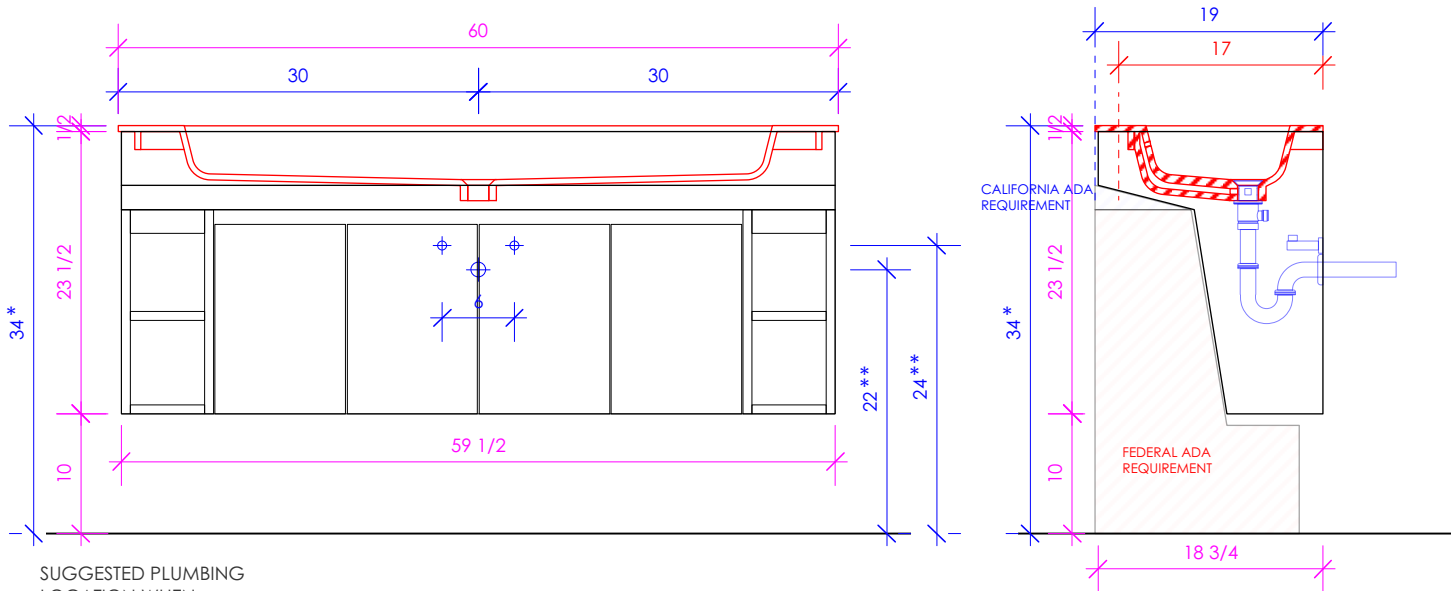

LACAVA

KUBITOP

KBT-ADA-60BS

SUGGESTED PLUMBING LOCATION WHEN USED WITH K60BS

* Recommended installation height
** Recommended plumbing location

FEATURES:

- WALL MOUNT VANITY
- CAN MEET FEDERAL ADA REQUIREMENTS WHEN INSTALLED CORRECTLY
- FOUR DOORS WITH SOFT-CLOSE HINGES
- FINGERPULL OPENINGS
- TWO CUBBIES WITH SHELVES
- USED WITH **K60S, K60BS, OR K60CS** VANITY SINK TOPS (SOLD SEPARATELY)
- ***NOTE **K60S, K60BS, AND K60CS** SINK WILL NOT SUPPORT A REAR DECK MOUNT FAUCET***
- MOUNTING: FRENCH CLEAT (INCLUDED) (SEE FURNITURE MANUAL)
- PROUDLY HANDMADE IN THE USA
- MANUFACTURED WITH LOW VOC FINISHES AND WOOD FROM RENEWABLE FORESTS

FINISHES:

WOOD:

STANDARD:

- 02 - NATURAL CHERRY
- 07 - NATURAL WALNUT
- 24 - CLASSIC WALNUT
- 20 - ASH GRAY
- 06 - WENGE
- 33 - AFRICAN MAHOGANY

PREMIUM:

- 22 - GRAY ZEBRA
- 31 - WHITE OAK
- 27 - RUSTIC
- 47 - SMOKY WALNUT

LUXURY:

- 37 - WEATHERED OAK
- 52 - SILVER OAK
- 50 - HORIZON BLUE

46 - DRIFTWOOD
NEWTERRA ONLY

- 85 - GLOSS WHITE
- 88 - GLOSS ARDESIA
- 84 - GLOSS TAUPE
- 86 - GLOSS BLACK
- 82 - GLOSS OLIVE GREEN

- 08T1 - WHITE W/ TEXTURE
- 35T1 - ARDESIA W/ TEXTURE
- 54T1 - TAUPE W/ TEXTURE
- 16T1 - BLACK W/ TEXTURE
- 82T1 - OLIVE GREEN W/TEXTURE

COUNTERTOP:

STONE:

- WH - BIANCO
- LN - LINAC
- SL - ATHENS

QUARTZ:

- PR - PURO
- AH - ASH

SOLID SURFACE:

- M - SATIN WHITE
- G - POLISHED WHITE
- R - MARMO
- V - LAVA
- D - OBSIDIAN

CONCRETE:

- SND - SAND
- SLT - SLATE
- TER - TERRACOTTA
- CHL - CHARCOAL
- SUN - SUN
- CLY - CLAY
- LIL - LILAC
- MOS - MOSS

METALS:

METAL:

- 21 - BRUSHED STAINLESS STEEL
- 10 - POLISHED STAINLESS STEEL
- 44 - MATTE BLACK
- MW - MATTE WHITE
- BPW - BRASS POWDER COAT

LACAVA reserves the right to revise any dimension or information on this sheet without notice. Dimensions are nominal and may vary within an industry accepted tolerance of 1/4". Cabinets with 'vanity top' sinks are made to the matching sink and dimensions may vary. LACAVA is not responsible for any cutouts, countertops, or furniture made without the actual product or template. Differences in color, grain, appearance, and texture are inherent in all natural woodwork and should be expected. Variances in these qualities are not deemed manufacturing defects and will not be accepted as valid reasons for return or exchanges. Plumbing specifications are only a guideline and may need alteration based on application.

6630 WEST WRIGHTWOOD
CHICAGO, IL 60707

PH: 773-637-9600
FAX: 773-637-9601

LACAVA.COM
INFO@LACAVA.COM