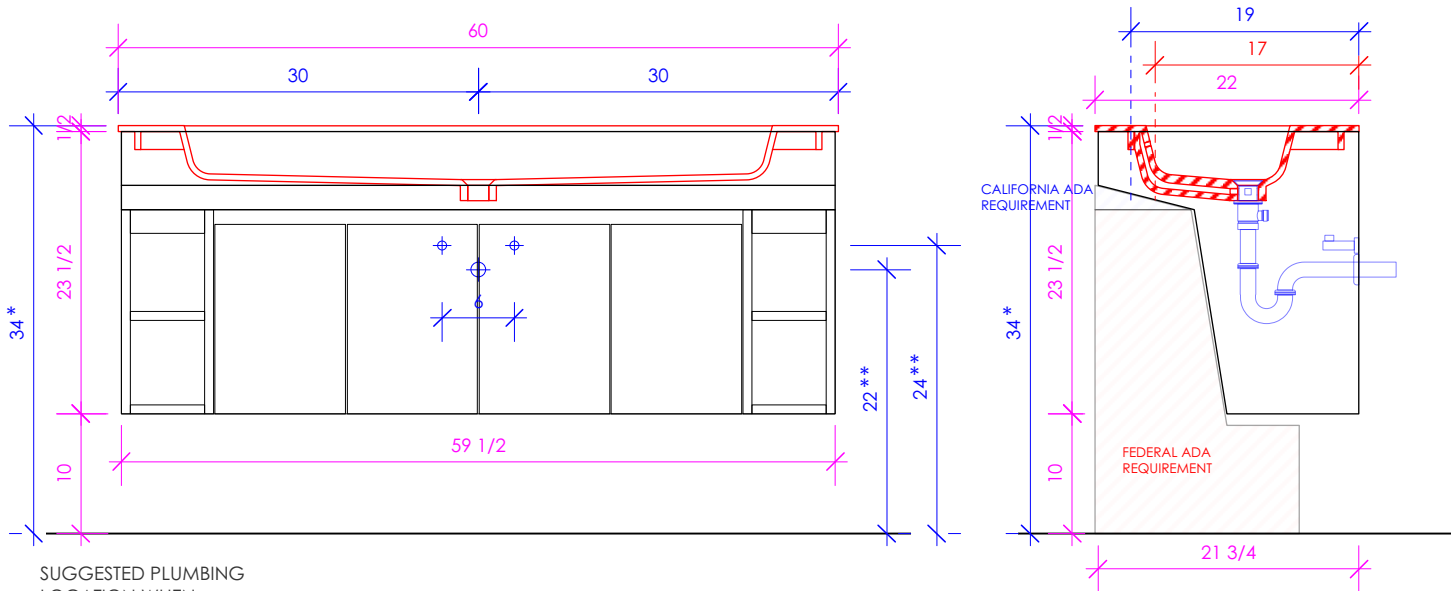

LACAVA

KUBITOP

KBT-ADA-60B

SUGGESTED PLUMBING LOCATION WHEN USED WITH K60B

* Recommended installation height
** Recommended plumbing location

FEATURES:

- WALL MOUNT VANITY
- CAN MEET FEDERAL ADA REQUIREMENTS WHEN INSTALLED CORRECTLY
- FOUR DOORS WITH SOFT-CLOSE HINGES
- FINGERPULL OPENINGS
- TWO CUBBIES WITH SHELVES
- USED WITH K60, K60B, OR K60C VANITY SINK TOPS (SOLD SEPARATELY)
- MOUNTING: FRENCH CLEAT (INCLUDED) (SEE FURNITURE MANUAL)
- PROUDLY HANDMADE IN THE USA
- MANUFACTURED WITH LOW VOC FINISHES AND WOOD FROM RENEWABLE FORESTS

SUGGESTED PLUMBING
LOCATION WHEN
USED WITH **K60**

LACAVA reserves the right to revise any dimension or information on this sheet without notice. Dimensions are nominal and may vary within an industry accepted tolerance of 1/4". Cabinets with 'vanity top' sinks are made to the matching sink and dimensions may vary. LACAVA is not responsible for any cutouts, countertops, or furniture made without the actual product or template. Differences in color, grain, appearance, and texture are inherent in all natural woodwork and should be expected. Variances in these qualities are not deemed manufacturing defects and will not be accepted as valid reasons for return or exchanges. Plumbing specifications are only a guideline and may need alteration based on application.