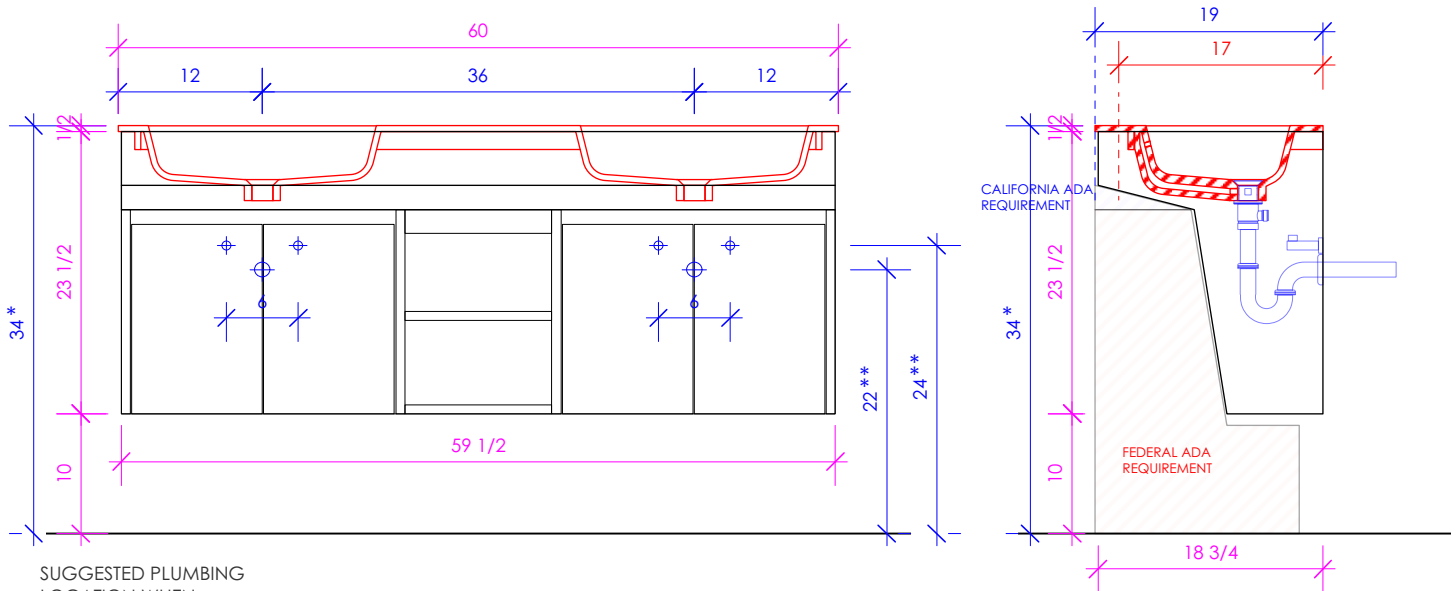

LACAVA

KUBITOP

KBT-ADA-60

SUGGESTED PLUMBING LOCATION WHEN USED WITH K60

* Recommended installation height
** Recommended plumbing location

FEATURES:

- WALL MOUNT VANITY
- CAN MEET FEDERAL ADA REQUIREMENTS WHEN INSTALLED CORRECTLY
- FOUR DOORS WITH SOFT-CLOSE HINGES
- FINGERPULL OPENINGS
- ONE CUBBY WITH SHELF
- USED WITH **K60** VANITY SINK TOP (SOLD SEPARATELY)
- MOUNTING: FRENCH CLEAT (INCLUDED)
(SEE FURNITURE MANUAL)
- PROUDLY HANDMADE IN THE USA
- MANUFACTURED WITH LOW VOC FINISHES AND WOOD FROM RENEWABLE FORESTS

LACAVA reserves the right to revise any dimension or information on this sheet without notice. Dimensions are nominal and may vary within an industry accepted tolerance of 1/4". Cabinets with 'vanity top' sinks are made to the matching sink and dimensions may vary. LACAVA is not responsible for any cutouts, countertops, or furniture made without the actual product or template. Differences in color, grain, appearance, and texture are inherent in all natural woodwork and should be expected. Variances in these qualities are not deemed manufacturing defects and will not be accepted as valid reasons for return or exchanges. Plumbing specifications are only a guideline and may need alteration based on application.

6630 WEST WRIGHTWOOD
CHICAGO, IL 60707

PH: 773-637-9600
FAX: 773-637-9601

LACAVA.COM
INFO@LACAVA.COM

LACAVA

KUBITOP

KBT-ADA-60S

SUGGESTED PLUMBING LOCATION WHEN USED WITH K60S

* Recommended installation height
** Recommended plumbing location