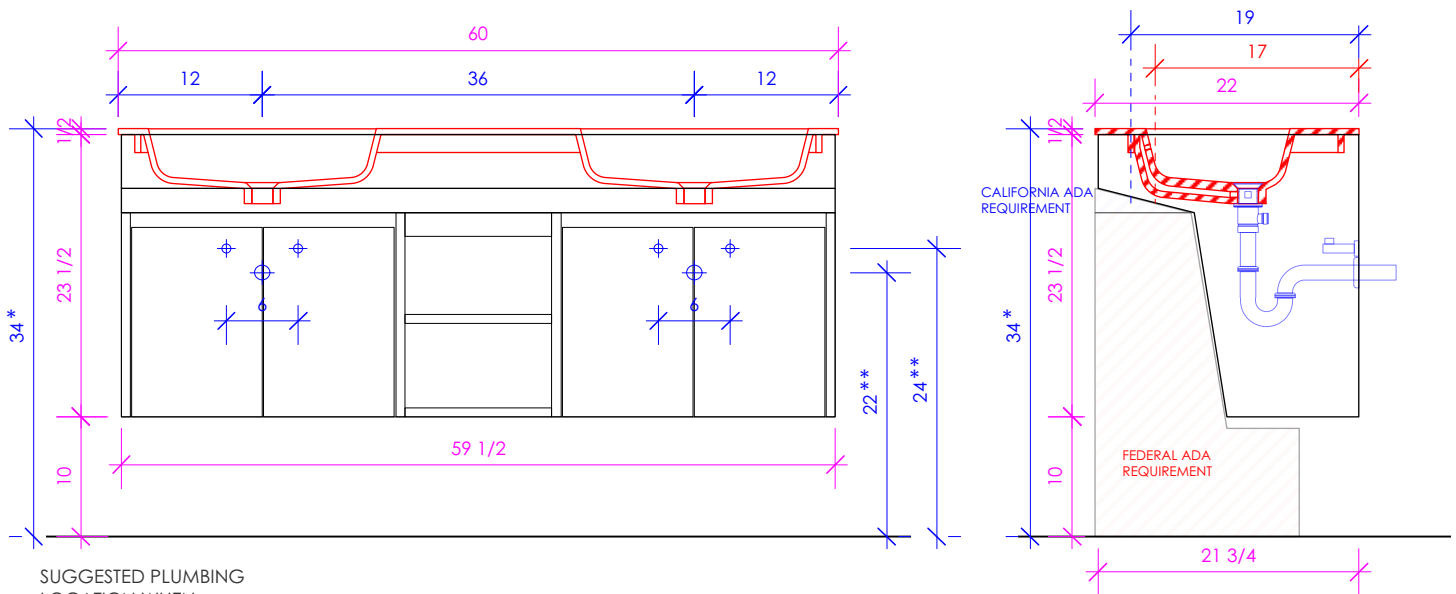

LACAVA

KUBITOP

KBT-ADA-60

SUGGESTED PLUMBING LOCATION WHEN USED WITH K60

* Recommended installation height
** Recommended plumbing location

FEATURES:

- WALL MOUNT VANITY
- CAN MEET FEDERAL ADA REQUIREMENTS WHEN INSTALLED CORRECTLY
- FOUR DOORS WITH SOFT-CLOSE HINGES
- FINGERPULL OPENINGS
- ONE CUBBY WITH SHELF
- USED WITH **K60** VANITY SINK TOP (SOLD SEPARATELY)
- MOUNTING: FRENCH CLEAT (INCLUDED)
(SEE FURNITURE MANUAL)
- PROUDLY HANDMADE IN THE USA
- MANUFACTURED WITH LOW VOC FINISHES AND WOOD FROM RENEWABLE FORESTS

LACAVA reserves the right to revise any dimension or information on this sheet without notice. Dimensions are nominal and may vary within an industry accepted tolerance of 1/4". Cabinets with 'vanity top' sinks are made to the matching sink and dimensions may vary. LACAVA is not responsible for any cutouts, countertops, or furniture made without the actual product or template. Differences in color, grain, appearance, and texture are inherent in all natural woodwork and should be expected. Variances in these qualities are not deemed manufacturing defects and will not be accepted as valid reasons for return or exchanges. Plumbing specifications are only a guideline and may need alteration based on application.