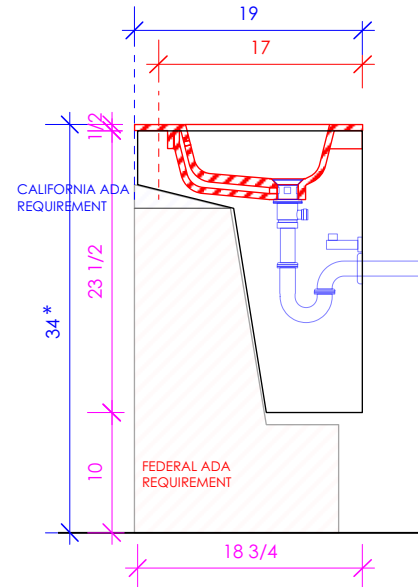

SUGGESTED PLUMBING LOCATION WHEN USED WITH K48R

* Recommended installation height
** Recommended plumbing location

LACAVA reserves the right to revise any dimension or information on this sheet without notice. Dimensions are nominal and may vary within an industry accepted tolerance of 1/4". Cabinets with 'vanity top' sinks are made to the matching sink and dimensions may vary. LACAVA is not responsible for any cutouts, countertops, or furniture made without the actual product or template. Differences in color, grain, appearance, and texture are inherent in all natural woodwork and should be expected. Variances in these qualities are not deemed manufacturing defects and will not be accepted as valid reasons for return or exchanges. Plumbing specifications are only a guideline and may need alteration based on application.

LACAVA

KUBITOP

KBT-ADA-48S

* Recommended installation height
** Recommended plumbing location

SUGGESTED PLUMBING LOCATION WHEN USED WITH **K48S**

FEATURES:

- WALL MOUNT VANITY
- CAN MEET FEDERAL ADA REQUIREMENTS WHEN INSTALLED CORRECTLY
- TWO DOORS WITH SOFT-CLOSE HINGES
- FINGERPULL OPENINGS
- USED WITH **K48S, K48BS, K48LS, OR K48RS**
- VANITY SINK TOP (SOLD SEPARATELY)
- ***NOTE **K48S, K48BS, K48LS, AND K48RS** SINK WILL NOT SUPPORT A REAR DECK MOUNT FAUCET***
- MOUNTING: FRENCH CLEAT (INCLUDED)
(SEE FURNITURE MANUAL)
- PROUDLY HANDMADE IN THE USA
- MANUFACTURED WITH LOW VOC FINISHES AND WOOD FROM RENEWABLE FORESTS