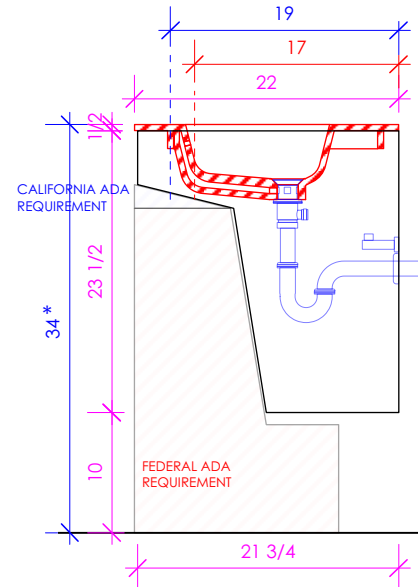

LACAVA

KUBITOP

KBT-ADA-48

* Recommended installation height
** Recommended plumbing location

SUGGESTED PLUMBING
LOCATION WHEN
USED WITH K48

FEATURES:

- WALL MOUNT VANITY
- CAN MEET FEDERAL ADA REQUIREMENTS WHEN INSTALLED CORRECTLY
- TWO DOORS WITH SOFT-CLOSE HINGES
- FINGERPULL OPENINGS
- USED WITH K48, K48B, K48L, OR K48R VANITY SINK TOP (SOLD SEPARATELY)
- MOUNTING: FRENCH CLEAT (INCLUDED)
(SEE FURNITURE MANUAL)
- PROUDLY HANDMADE IN THE USA
- MANUFACTURED WITH LOW VOC FINISHES AND WOOD FROM RENEWABLE FORESTS