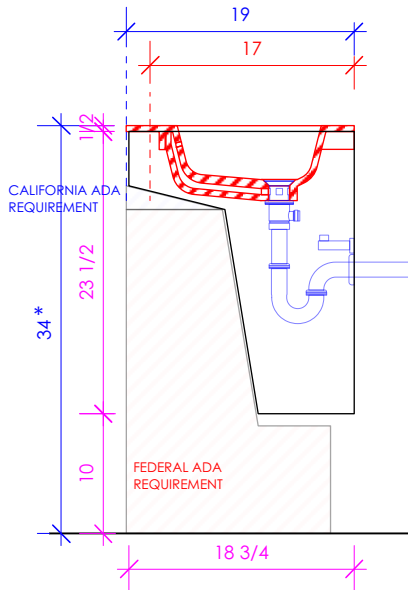

LACAVA reserves the right to revise any dimension or information on this sheet without notice. Dimensions are nominal and may vary within an industry accepted tolerance of 1/4". Cabinets with 'vanity top' sinks are made to the matching sink and dimensions may vary. LACAVA is not responsible for any cutouts, countertops, or furniture made without the actual product or template. Differences in color, grain, appearance, and texture are inherent in all natural woodwork and should be expected. Variances in these qualities are not deemed manufacturing defects and will not be accepted as valid reasons for return or exchanges. Plumbing specifications are only a guideline and may need alteration based on application.

6630 WEST WRIGHTWOOD
CHICAGO, IL 60707

PH: 773-637-9600
FAX: 773-637-9601

LACAVA.COM
INFO@LACAVA.COM

LACAVA

KUBITOP

KBT-ADA-48S

SUGGESTED PLUMBING LOCATION WHEN USED WITH K48BS

SUGGESTED PLUMBING LOCATION WHEN USED WITH K48LS

SUGGESTED PLUMBING LOCATION WHEN USED WITH K48RS

* Recommended installation height
** Recommended plumbing location

LACAVA reserves the right to revise any dimension or information on this sheet without notice. Dimensions are nominal and may vary within an industry accepted tolerance of 1/4". Cabinets with 'vanity top' sinks are made to the matching sink and dimensions may vary. LACAVA is not responsible for any cutouts, countertops, or furniture made without the actual product or template. Differences in color, grain, appearance, and texture are inherent in all natural woodwork and should be expected. Variances in these qualities are not deemed manufacturing defects and will not be accepted as valid reasons for return or exchanges. Plumbing specifications are only a guideline and may need alteration based on application.