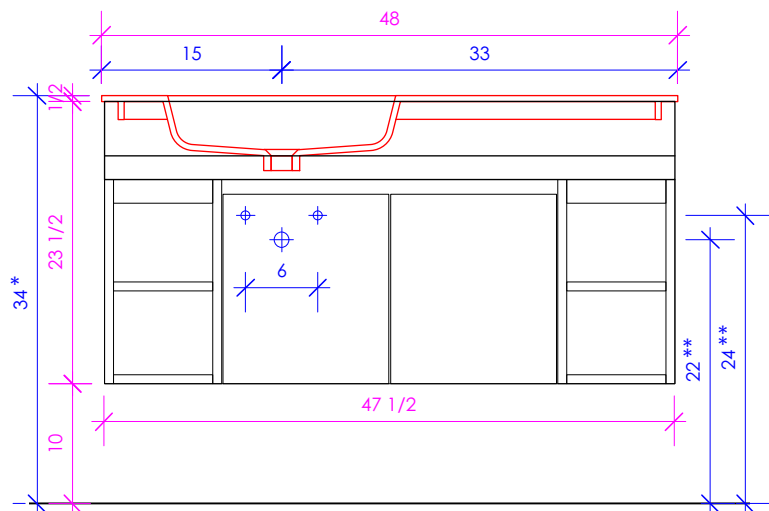

6630 WEST WRIGHTWOOD
CHICAGO, IL 60707

PH: 773-637-9600
FAX: 773-637-9601

LACAVA.COM
INFO@LACAVA.COM

LACAVA

KUBITOP

KBT-ADA-48

SUGGESTED PLUMBING LOCATION WHEN USED WITH K48B

SUGGESTED PLUMBING LOCATION WHEN USED WITH K48L

SUGGESTED PLUMBING LOCATION WHEN USED WITH K48R

* Recommended installation height
** Recommended plumbing location

LACAVA reserves the right to revise any dimension or information on this sheet without notice. Dimensions are nominal and may vary within an industry accepted tolerance of 1/4". Cabinets with 'vanity top' sinks are made to the matching sink and dimensions may vary. LACAVA is not responsible for any cutouts, countertops, or furniture made without the actual product or template. Differences in color, grain, appearance, and texture are inherent in all natural woodwork and should be expected. Variances in these qualities are not deemed manufacturing defects and will not be accepted as valid reasons for return or exchanges. Plumbing specifications are only a guideline and may need alteration based on application.