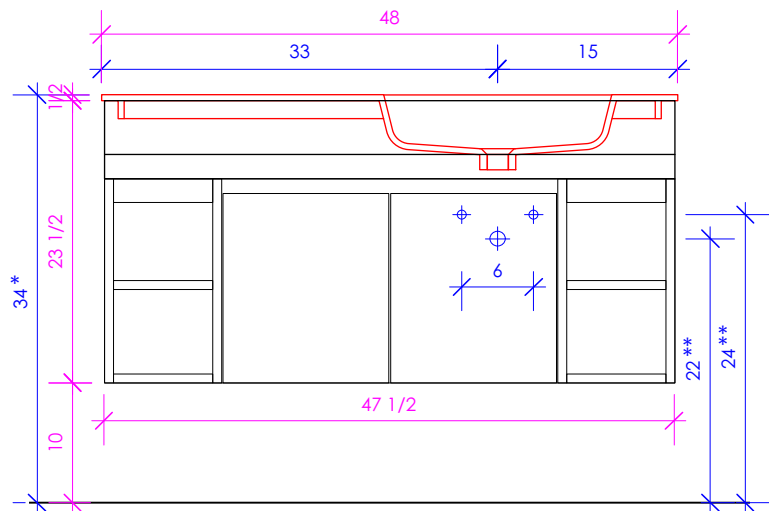

6630 WEST WRIGHTWOOD
CHICAGO, IL 60707

PH: 773-637-9600
FAX: 773-637-9601

LACAVA.COM
INFO@LACAVA.COM

LACAVA

KUBITOP

KBT-ADA-48

SUGGESTED PLUMBING LOCATION WHEN USED WITH K48B

SUGGESTED PLUMBING LOCATION WHEN USED WITH K48L

SUGGESTED PLUMBING LOCATION WHEN USED WITH K48R

* Recommended installation height
** Recommended plumbing location

LACAVA reserves the right to revise any dimension or information on this sheet without notice. Dimensions are nominal and may vary within an industry accepted tolerance of 1/4". Cabinets with 'vanity top' sinks are made to the matching sink and dimensions may vary. LACAVA is not responsible for any cutouts, countertops, or furniture made without the actual product or template. Differences in color, grain, appearance, and texture are inherent in all natural woodwork and should be expected. Variances in these qualities are not deemed manufacturing defects and will not be accepted as valid reasons for return or exchanges. Plumbing specifications are only a guideline and may need alteration based on application.