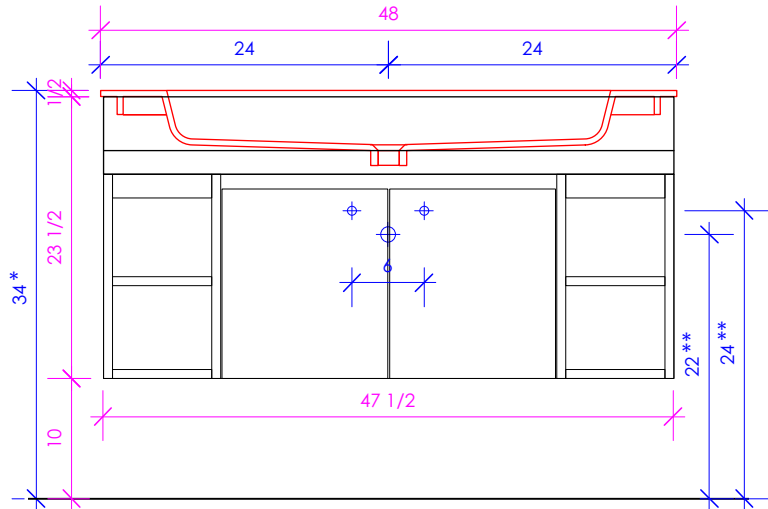

LACAVA reserves the right to revise any dimension or information on this sheet without notice. Dimensions are nominal and may vary within an industry accepted tolerance of 1/4". Cabinets with 'vanity top' sinks are made to the matching sink and dimensions may vary. LACAVA is not responsible for any cutouts, countertops, or furniture made without the actual product or template. Differences in color, grain, appearance, and texture are inherent in all natural woodwork and should be expected. Variances in these qualities are not deemed manufacturing defects and will not be accepted as valid reasons for return or exchanges. Plumbing specifications are only a guideline and may need alteration based on application.

6630 WEST WRIGHTWOOD
CHICAGO, IL 60707

PH: 773-637-9600
FAX: 773-637-9601

LACAVA.COM
INFO@LACAVA.COM

LACAVA

KUBITOP

KBT-ADA-48S

SUGGESTED PLUMBING LOCATION WHEN USED WITH K48BS

SUGGESTED PLUMBING LOCATION WHEN USED WITH K48LS

SUGGESTED PLUMBING LOCATION WHEN USED WITH K48RS

* Recommended installation height
** Recommended plumbing location

LACAVA reserves the right to revise any dimension or information on this sheet without notice. Dimensions are nominal and may vary within an industry accepted tolerance of 1/4". Cabinets with 'vanity top' sinks are made to the matching sink and dimensions may vary. LACAVA is not responsible for any cutouts, countertops, or furniture made without the actual product or template. Differences in color, grain, appearance, and texture are inherent in all natural woodwork and should be expected. Variances in these qualities are not deemed manufacturing defects and will not be accepted as valid reasons for return or exchanges. Plumbing specifications are only a guideline and may need alteration based on application.