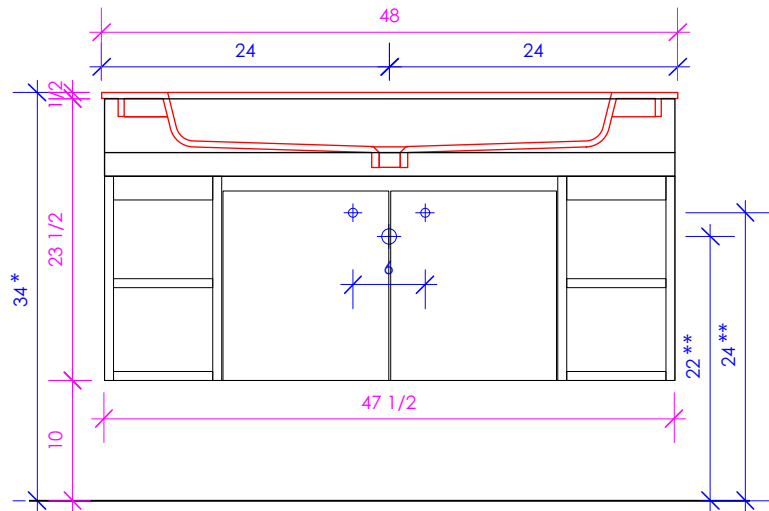

6630 WEST WRIGHTWOOD
CHICAGO, IL 60707

PH: 773-637-9600
FAX: 773-637-9601

LACAVA.COM
INFO@LACAVA.COM

LACAVA

KUBITOP

KBT-ADA-48

SUGGESTED PLUMBING LOCATION WHEN USED WITH K48B

SUGGESTED PLUMBING LOCATION WHEN USED WITH K48L

SUGGESTED PLUMBING LOCATION WHEN USED WITH K48R

* Recommended installation height
** Recommended plumbing location

LACAVA reserves the right to revise any dimension or information on this sheet without notice. Dimensions are nominal and may vary within an industry accepted tolerance of 1/4". Cabinets with 'vanity top' sinks are made to the matching sink and dimensions may vary. LACAVA is not responsible for any cutouts, countertops, or furniture made without the actual product or template. Differences in color, grain, appearance, and texture are inherent in all natural woodwork and should be expected. Variances in these qualities are not deemed manufacturing defects and will not be accepted as valid reasons for return or exchanges. Plumbing specifications are only a guideline and may need alteration based on application.