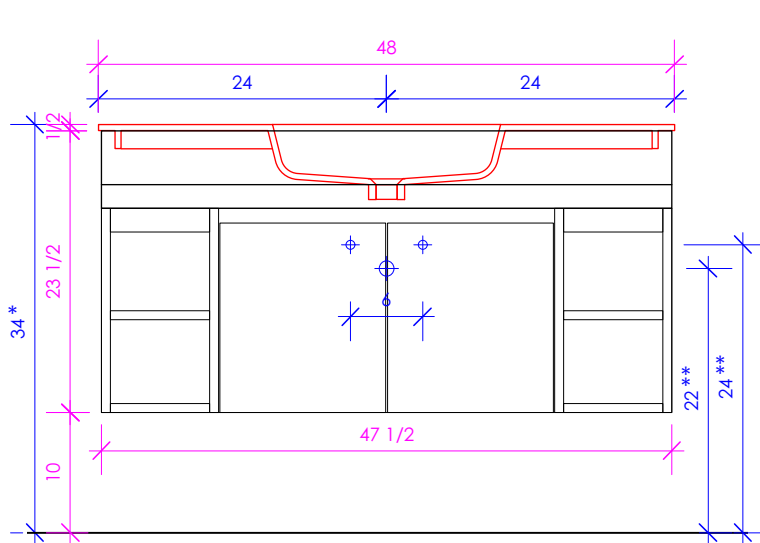

LACAVA

KUBITOP

KBT-ADA-48

* Recommended installation height
** Recommended plumbing location

SUGGESTED PLUMBING
LOCATION WHEN
USED WITH K48

FEATURES:

- WALL MOUNT VANITY
- CAN MEET FEDERAL ADA REQUIREMENTS WHEN INSTALLED CORRECTLY
- TWO DOORS WITH SOFT-CLOSE HINGES
- FINGERPULL OPENINGS
- USED WITH K48, K48B, K48L, OR K48R VANITY SINK TOP (SOLD SEPARATELY)
- MOUNTING: FRENCH CLEAT (INCLUDED)
(SEE FURNITURE MANUAL)
- PROUDLY HANDMADE IN THE USA
- MANUFACTURED WITH LOW VOC FINISHES AND WOOD FROM RENEWABLE FORESTS