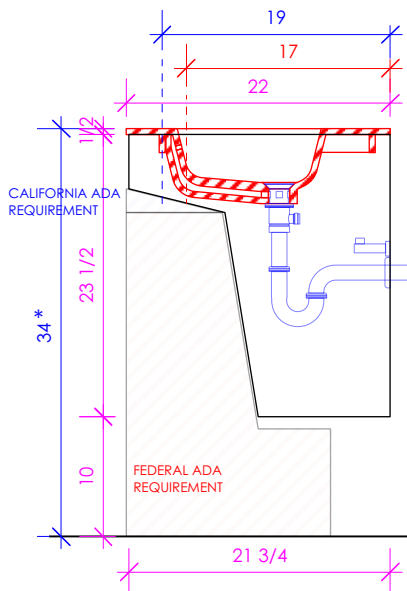

6630 WEST WRIGHTWOOD
CHICAGO, IL 60707

PH: 773-637-9600
FAX: 773-637-9601

LACAVA.COM
INFO@LACAVA.COM

LACAVA

KUBITOP

KBT-ADA-48

SUGGESTED PLUMBING LOCATION WHEN USED WITH K48B

SUGGESTED PLUMBING LOCATION WHEN USED WITH K48L

SUGGESTED PLUMBING LOCATION WHEN USED WITH K48R

* Recommended installation height
** Recommended plumbing location

LACAVA reserves the right to revise any dimension or information on this sheet without notice. Dimensions are nominal and may vary within an industry accepted tolerance of 1/4". Cabinets with 'vanity top' sinks are made to the matching sink and dimensions may vary. LACAVA is not responsible for any cutouts, countertops, or furniture made without the actual product or template. Differences in color, grain, appearance, and texture are inherent in all natural woodwork and should be expected. Variances in these qualities are not deemed manufacturing defects and will not be accepted as valid reasons for return or exchanges. Plumbing specifications are only a guideline and may need alteration based on application.