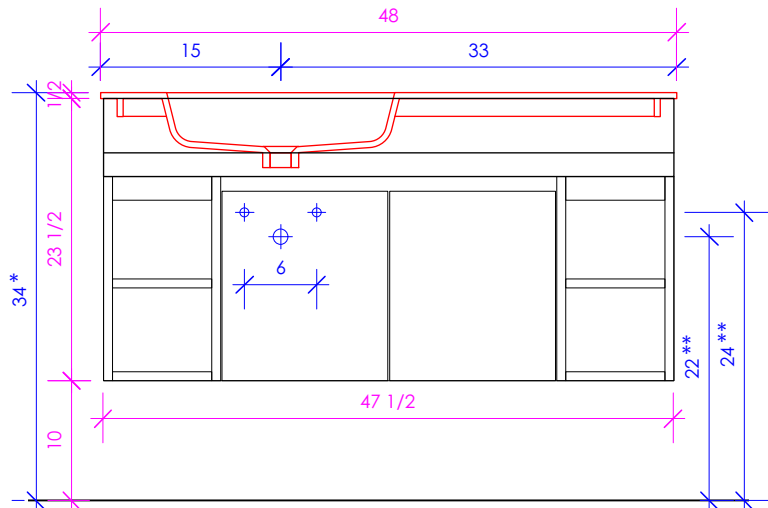

LACAVA reserves the right to revise any dimension or information on this sheet without notice. Dimensions are nominal and may vary within an industry accepted tolerance of 1/4". Cabinets with 'vanity top' sinks are made to the matching sink and dimensions may vary. LACAVA is not responsible for any cutouts, countertops, or furniture made without the actual product or template. Differences in color, grain, appearance, and texture are inherent in all natural woodwork and should be expected. Variances in these qualities are not deemed manufacturing defects and will not be accepted as valid reasons for return or exchanges. Plumbing specifications are only a guideline and may need alteration based on application.

6630 WEST WRIGHTWOOD
CHICAGO, IL 60707

PH: 773-637-9600
FAX: 773-637-9601

LACAVA.COM
INFO@LACAVA.COM

LACAVA

KUBITOP

KBT-ADA-48S

SUGGESTED PLUMBING LOCATION WHEN USED WITH K48BS

SUGGESTED PLUMBING LOCATION WHEN USED WITH K48LS

SUGGESTED PLUMBING LOCATION WHEN USED WITH K48RS

* Recommended installation height
** Recommended plumbing location

LACAVA reserves the right to revise any dimension or information on this sheet without notice. Dimensions are nominal and may vary within an industry accepted tolerance of 1/4". Cabinets with 'vanity top' sinks are made to the matching sink and dimensions may vary. LACAVA is not responsible for any cutouts, countertops, or furniture made without the actual product or template. Differences in color, grain, appearance, and texture are inherent in all natural woodwork and should be expected. Variances in these qualities are not deemed manufacturing defects and will not be accepted as valid reasons for return or exchanges. Plumbing specifications are only a guideline and may need alteration based on application.