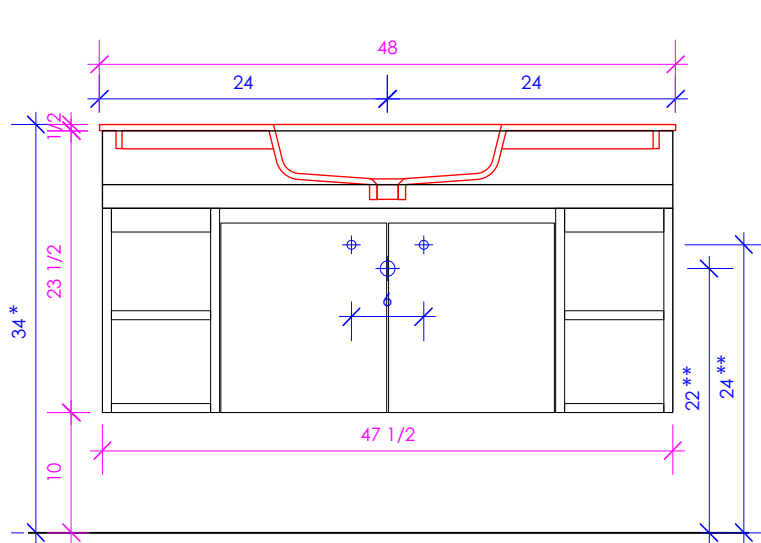

LACAVA

KUBITOP

KBT-ADA-48S

* Recommended installation height
** Recommended plumbing location

SUGGESTED PLUMBING LOCATION WHEN USED WITH **K48S**

FEATURES:

- WALL MOUNT VANITY
- CAN MEET FEDERAL ADA REQUIREMENTS WHEN INSTALLED CORRECTLY
- TWO DOORS WITH SOFT-CLOSE HINGES
- FINGERPULL OPENINGS
- USED WITH **K48S, K48BS, K48LS, OR K48RS**
- VANITY SINK TOP (SOLD SEPARATELY)
- ***NOTE **K48S, K48BS, K48LS, AND K48RS** SINK WILL NOT SUPPORT A REAR DECK MOUNT FAUCET***
- MOUNTING: FRENCH CLEAT (INCLUDED)
  (SEE FURNITURE MANUAL)
- PROUDLY HANDMADE IN THE USA
- MANUFACTURED WITH LOW VOC FINISHES AND WOOD FROM RENEWABLE FORESTS

FINISHES:

WOOD:

STANDARD:

- 02 - NATURAL CHERRY
- 07 - NATURAL WALNUT
- 24 - CLASSIC WALNUT
- 20 - ASH GRAY
- 06 - WENGE
- 33 - AFRICAN MAHOGANY

PREMIUM:

- 22 - GRAY ZEBRA
- 31 - WHITE OAK
- 27 - RUSTIC
- 47 - SMOKY WALNUT

LUXURY:

- 37 - WEATHERED OAK
- 52 - SILVER OAK
- 50 - HORIZON BLUE

46 - DRIFTWOOD
NEWTERRA ONLY

COUNTERTOP:

STONE:

- WH - BIANCO
- LN - LINAC
- SL - ATHENS

QUARTZ:

- PR - PURO
- AH - ASH

SOLID SURFACE:

- M - SATIN WHITE
- G - POLISHED WHITE
- R - MARMO
- V - LAVA
- D - OBSIDIAN

CONCRETE:

- SND - SAND
- SLT - SLATE
- TER - TERRACOTTA
- CHL - CHARCOAL
- SUN - SUN
- CLY - CLAY
- LIL - LILAC
- MOS - MOSS

METALS:

METAL:

- 21 - BRUSHED STAINLESS STEEL
- 10 - POLISHED STAINLESS STEEL
- 44 - MATTE BLACK
- MW - MATTE WHITE
- BPW - BRASS POWDER COAT

- 08T1 - WHITE W/ TEXTURE
- 88 - GLOSS ARDESIA
- 54T1 - TAUPE W/ TEXTURE
- 16T1 - BLACK W/ TEXTURE
- 82T1 - OLIVE GREEN W/TEXTURE

LACAVA reserves the right to revise any dimension or information on this sheet without notice. Dimensions are nominal and may vary within an industry accepted tolerance of 1/4". Cabinets with 'vanity top' sinks are made to the matching sink and dimensions may vary. LACAVA is not responsible for any cutouts, countertops, or furniture made without the actual product or template. Differences in color, grain, appearance, and texture are inherent in all natural woodwork and should be expected. Variances in these qualities are not deemed manufacturing defects and will not be accepted as valid reasons for return or exchanges. Plumbing specifications are only a guideline and may need alteration based on application.

6630 WEST WRIGHTWOOD
CHICAGO, IL 60707

PH: 773-637-9600
FAX: 773-637-9601

LACAVA.COM
INFO@LACAVA.COM