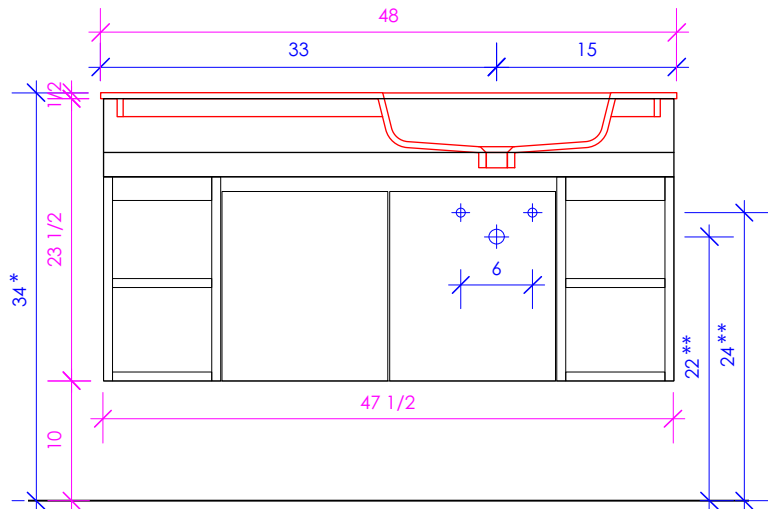

LACAVA reserves the right to revise any dimension or information on this sheet without notice. Dimensions are nominal and may vary within an industry accepted tolerance of 1/4". Cabinets with 'vanity top' sinks are made to the matching sink and dimensions may vary. LACAVA is not responsible for any cutouts, countertops, or furniture made without the actual product or template. Differences in color, grain, appearance, and texture are inherent in all natural woodwork and should be expected. Variances in these qualities are not deemed manufacturing defects and will not be accepted as valid reasons for return or exchanges. Plumbing specifications are only a guideline and may need alteration based on application.

6630 WEST WRIGHTWOOD
CHICAGO, IL 60707

PH: 773-637-9600
FAX: 773-637-9601

LACAVA.COM
INFO@LACAVA.COM

LACAVA

KUBITOP

KBT-ADA-48S

SUGGESTED PLUMBING LOCATION WHEN USED WITH K48BS

SUGGESTED PLUMBING LOCATION WHEN USED WITH K48LS

SUGGESTED PLUMBING LOCATION WHEN USED WITH K48RS

* Recommended installation height
** Recommended plumbing location

LACAVA reserves the right to revise any dimension or information on this sheet without notice. Dimensions are nominal and may vary within an industry accepted tolerance of 1/4". Cabinets with 'vanity top' sinks are made to the matching sink and dimensions may vary. LACAVA is not responsible for any cutouts, countertops, or furniture made without the actual product or template. Differences in color, grain, appearance, and texture are inherent in all natural woodwork and should be expected. Variances in these qualities are not deemed manufacturing defects and will not be accepted as valid reasons for return or exchanges. Plumbing specifications are only a guideline and may need alteration based on application.