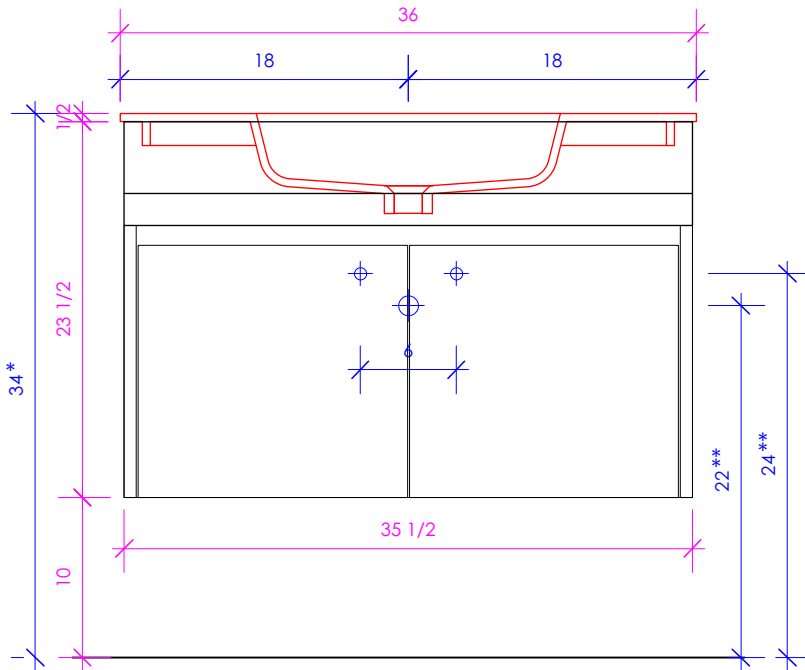

SUGGESTED PLUMBING
LOCATION WHEN
USED WITH K36R

LACAVA reserves the right to revise any dimension or information on this sheet without notice. Dimensions are nominal and may vary within an industry accepted tolerance of 1/4". Cabinets with 'vanity top' sinks are made to the matching sink and dimensions may vary. LACAVA is not responsible for any cutouts, countertops, or furniture made without the actual product or template. Differences in color, grain, appearance, and texture are inherent in all natural woodwork and should be expected. Variances in these qualities are not deemed manufacturing defects and will not be accepted as valid reasons for return or exchanges. Plumbing specifications are only a guideline and may need alteration based on application.

6630 WEST WRIGHTWOOD
CHICAGO, IL 60707

PH: 773-637-9600
FAX: 773-637-9601

LACAVA.COM
INFO@LACAVA.COM

LACAVA

KUBITOP

KBT-ADA-36S

SUGGESTED PLUMBING LOCATION WHEN USED WITH K36S

* Recommended installation height
** Recommended plumbing location