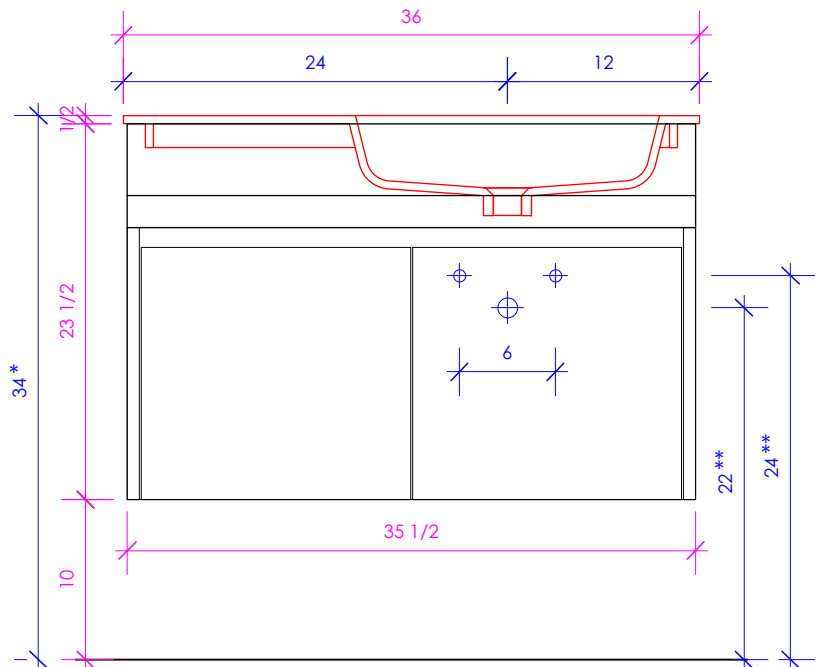

LACAVA reserves the right to revise any dimension or information on this sheet without notice. Dimensions are nominal and may vary within an industry accepted tolerance of 1/4". Cabinets with 'vanity top' sinks are made to the matching sink and dimensions may vary. LACAVA is not responsible for any cutouts, countertops, or furniture made without the actual product or template. Differences in color, grain, appearance, and texture are inherent in all natural woodwork and should be expected. Variances in these qualities are not deemed manufacturing defects and will not be accepted as valid reasons for return or exchanges. Plumbing specifications are only a guideline and may need alteration based on application.

6630 WEST WRIGHTWOOD
CHICAGO, IL 60707

PH: 773-637-9600
FAX: 773-637-9601

LACAVA.COM
INFO@LACAVA.COM

LACAVA

KUBITOP

KBT-ADA-36

SUGGESTED PLUMBING
LOCATION WHEN
USED WITH K36L

* Recommended installation height
** Recommended plumbing location

SUGGESTED PLUMBING
LOCATION WHEN
USED WITH K36R

LACAVA reserves the right to revise any dimension or information on this sheet without notice. Dimensions are nominal and may vary within an industry accepted tolerance of 1/4". Cabinets with 'vanity top' sinks are made to the matching sink and dimensions may vary. LACAVA is not responsible for any cutouts, countertops, or furniture made without the actual product or template. Differences in color, grain, appearance, and texture are inherent in all natural woodwork and should be expected. Variances in these qualities are not deemed manufacturing defects and will not be accepted as valid reasons for return or exchanges. Plumbing specifications are only a guideline and may need alteration based on application.