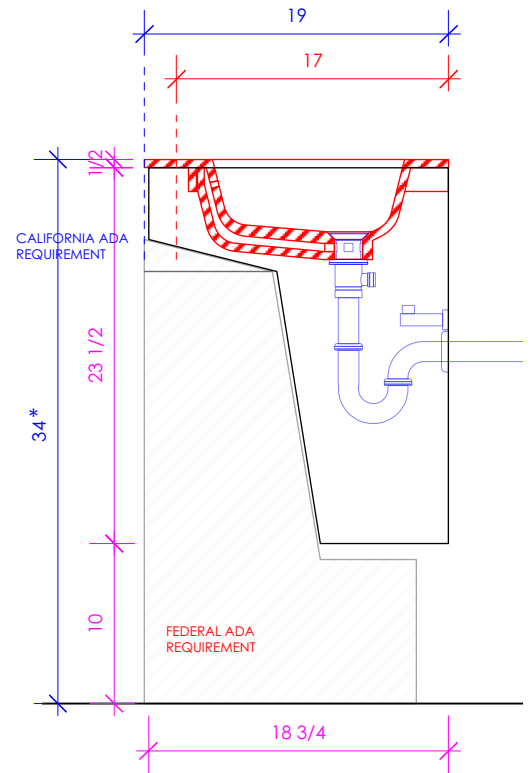

SUGGESTED PLUMBING
LOCATION WHEN
USED WITH K36R

LACAVA reserves the right to revise any dimension or information on this sheet without notice. Dimensions are nominal and may vary within an industry accepted tolerance of 1/4". Cabinets with 'vanity top' sinks are made to the matching sink and dimensions may vary. LACAVA is not responsible for any cutouts, countertops, or furniture made without the actual product or template. Differences in color, grain, appearance, and texture are inherent in all natural woodwork and should be expected. Variances in these qualities are not deemed manufacturing defects and will not be accepted as valid reasons for return or exchanges. Plumbing specifications are only a guideline and may need alteration based on application.

6630 WEST WRIGHTWOOD
CHICAGO, IL 60707

PH: 773-637-9600
FAX: 773-637-9601

LACAVA.COM
INFO@LACAVA.COM

LACAVA

KUBITOP

KBT-ADA-36S

SUGGESTED PLUMBING LOCATION WHEN USED WITH K36S

* Recommended installation height
** Recommended plumbing location