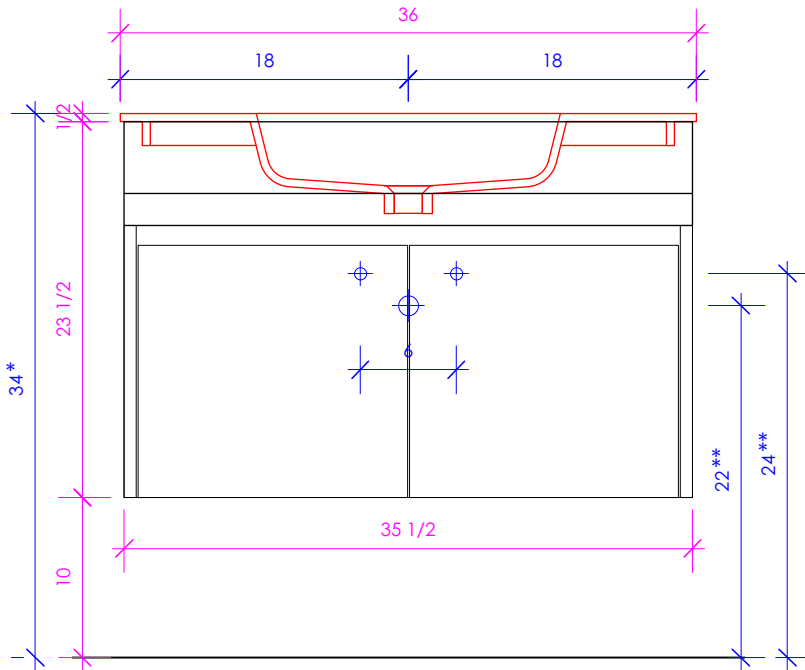

LACAVA

KUBITOP

KBT-ADA-36

SUGGESTED PLUMBING LOCATION WHEN USED WITH K36

* Recommended installation height
** Recommended plumbing location

FEATURES:

- WALL MOUNT VANITY
- CAN MEET FEDERAL ADA REQUIREMENTS WHEN INSTALLED CORRECTLY
- TWO DOORS WITH SOFT-CLOSE HINGES
- FINGERPULL OPENINGS
- USED WITH **K36, K36L, OR K36R**
- VANITY SINK TOP (SOLD SEPARATELY)
- MOUNTING: FRENCH CLEAT (INCLUDED)
(SEE FURNITURE MANUAL)
- PROUDLY HANDMADE IN THE USA
- MANUFACTURED WITH LOW VOC FINISHES AND WOOD FROM RENEWABLE FORESTS