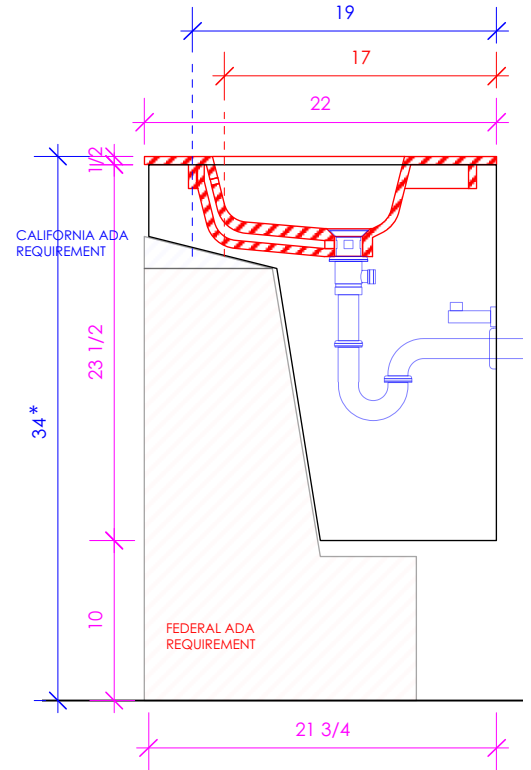

LACAVA

KUBITOP

KBT-ADA-36

SUGGESTED PLUMBING LOCATION WHEN USED WITH K36

* Recommended installation height
** Recommended plumbing location

FEATURES:

- WALL MOUNT VANITY
- CAN MEET FEDERAL ADA REQUIREMENTS WHEN INSTALLED CORRECTLY
- TWO DOORS WITH SOFT-CLOSE HINGES
- FINGERPULL OPENINGS
- USED WITH **K36, K36L, OR K36R**
- VANITY SINK TOP (SOLD SEPARATELY)
- MOUNTING: FRENCH CLEAT (INCLUDED)
(SEE FURNITURE MANUAL)
- PROUDLY HANDMADE IN THE USA
- MANUFACTURED WITH LOW VOC FINISHES AND WOOD FROM RENEWABLE FORESTS

LACAVA reserves the right to revise any dimension or information on this sheet without notice. Dimensions are nominal and may vary within an industry accepted tolerance of 1/4". Cabinets with 'vanity top' sinks are made to the matching sink and dimensions may vary. LACAVA is not responsible for any cutouts, countertops, or furniture made without the actual product or template. Differences in color, grain, appearance, and texture are inherent in all natural woodwork and should be expected. Variances in these qualities are not deemed manufacturing defects and will not be accepted as valid reasons for return or exchanges. Plumbing specifications are only a guideline and may need alteration based on application.