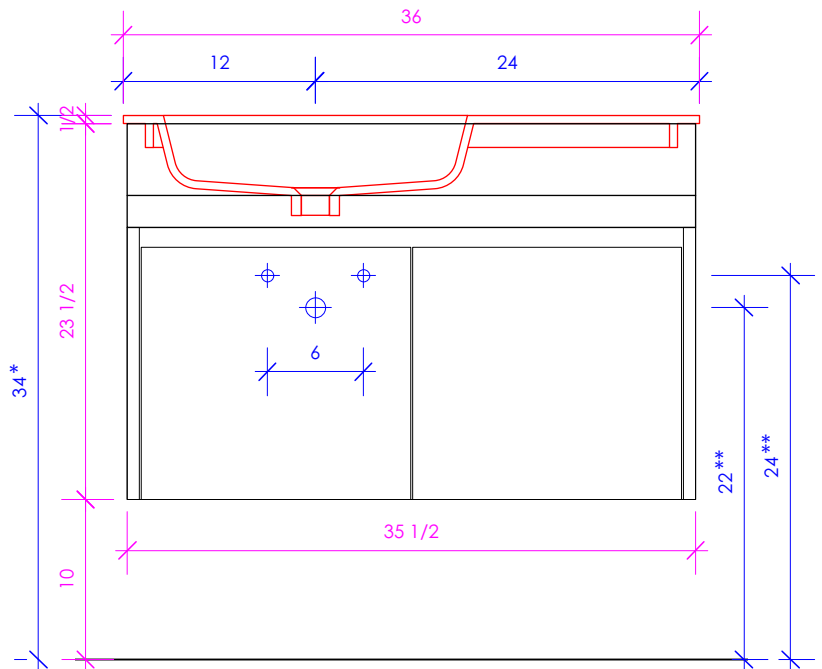

LACAVA reserves the right to revise any dimension or information on this sheet without notice. Dimensions are nominal and may vary within an industry accepted tolerance of 1/4". Cabinets with 'vanity top' sinks are made to the matching sink and dimensions may vary. LACAVA is not responsible for any cutouts, countertops, or furniture made without the actual product or template. Differences in color, grain, appearance, and texture are inherent in all natural woodwork and should be expected. Variances in these qualities are not deemed manufacturing defects and will not be accepted as valid reasons for return or exchanges. Plumbing specifications are only a guideline and may need alteration based on application.

6630 WEST WRIGHTWOOD
CHICAGO, IL 60707

PH: 773-637-9600
FAX: 773-637-9601

LACAVA.COM
INFO@LACAVA.COM

LACAVA

KUBITOP

KBT-ADA-36S

SUGGESTED PLUMBING
LOCATION WHEN
USED WITH K36LS

* Recommended installation height
** Recommended plumbing location

SUGGESTED PLUMBING
LOCATION WHEN
USED WITH K36RS

LACAVA reserves the right to revise any dimension or information on this sheet without notice. Dimensions are nominal and may vary within an industry accepted tolerance of 1/4". Cabinets with 'vanity top' sinks are made to the matching sink and dimensions may vary. LACAVA is not responsible for any cutouts, countertops, or furniture made without the actual product or template. Differences in color, grain, appearance, and texture are inherent in all natural woodwork and should be expected. Variances in these qualities are not deemed manufacturing defects and will not be accepted as valid reasons for return or exchanges. Plumbing specifications are only a guideline and may need alteration based on application.