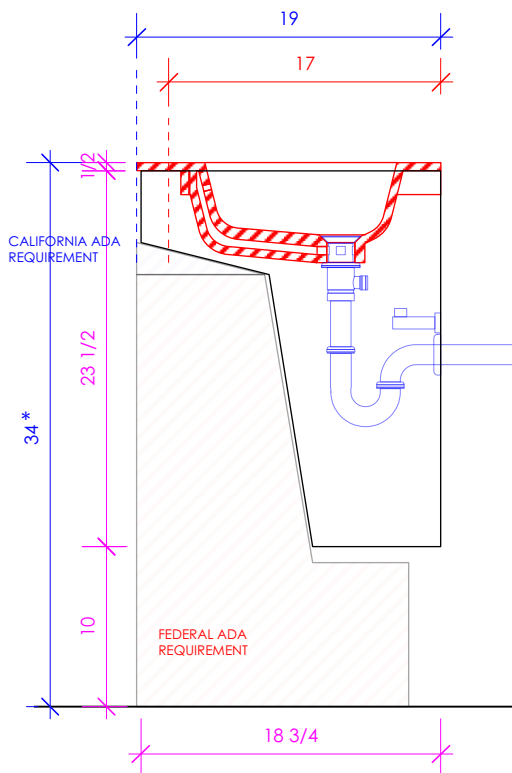

LACAVA reserves the right to revise any dimension or information on this sheet without notice. Dimensions are nominal and may vary within an industry accepted tolerance of 1/4". Cabinets with 'vanity top' sinks are made to the matching sink and dimensions may vary. LACAVA is not responsible for any cutouts, countertops, or furniture made without the actual product or template. Differences in color, grain, appearance, and texture are inherent in all natural woodwork and should be expected. Variances in these qualities are not deemed manufacturing defects and will not be accepted as valid reasons for return or exchanges. Plumbing specifications are only a guideline and may need alteration based on application.

6630 WEST WRIGHTWOOD
CHICAGO, IL 60707

PH: 773-637-9600
FAX: 773-637-9601

LACAVA.COM
INFO@LACAVA.COM

LACAVA

KUBITOP

KBT-ADA-36S

SUGGESTED PLUMBING
LOCATION WHEN
USED WITH K36LS

* Recommended installation height
** Recommended plumbing location

SUGGESTED PLUMBING
LOCATION WHEN
USED WITH K36RS

LACAVA reserves the right to revise any dimension or information on this sheet without notice. Dimensions are nominal and may vary within an industry accepted tolerance of 1/4". Cabinets with 'vanity top' sinks are made to the matching sink and dimensions may vary. LACAVA is not responsible for any cutouts, countertops, or furniture made without the actual product or template. Differences in color, grain, appearance, and texture are inherent in all natural woodwork and should be expected. Variances in these qualities are not deemed manufacturing defects and will not be accepted as valid reasons for return or exchanges. Plumbing specifications are only a guideline and may need alteration based on application.