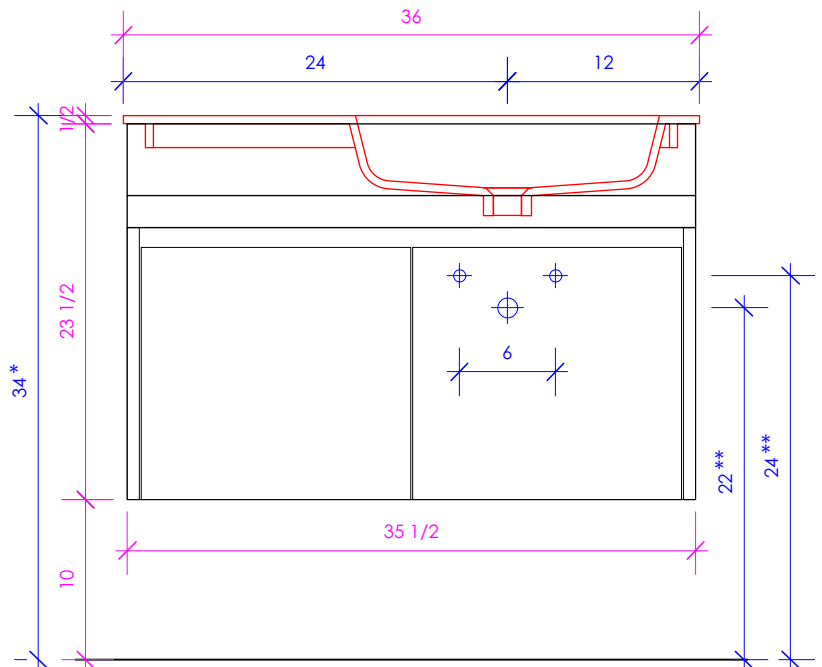

LACAVA reserves the right to revise any dimension or information on this sheet without notice. Dimensions are nominal and may vary within an industry accepted tolerance of 1/4". Cabinets with 'vanity top' sinks are made to the matching sink and dimensions may vary. LACAVA is not responsible for any cutouts, countertops, or furniture made without the actual product or template. Differences in color, grain, appearance, and texture are inherent in all natural woodwork and should be expected. Variances in these qualities are not deemed manufacturing defects and will not be accepted as valid reasons for return or exchanges. Plumbing specifications are only a guideline and may need alteration based on application.

6630 WEST WRIGHTWOOD
CHICAGO, IL 60707

PH: 773-637-9600
FAX: 773-637-9601

LACAVA.COM
INFO@LACAVA.COM

LACAVA

KUBITOP

KBT-ADA-36S

SUGGESTED PLUMBING
LOCATION WHEN
USED WITH K36LS

* Recommended installation height
** Recommended plumbing location

SUGGESTED PLUMBING
LOCATION WHEN
USED WITH K36RS

LACAVA reserves the right to revise any dimension or information on this sheet without notice. Dimensions are nominal and may vary within an industry accepted tolerance of 1/4". Cabinets with 'vanity top' sinks are made to the matching sink and dimensions may vary. LACAVA is not responsible for any cutouts, countertops, or furniture made without the actual product or template. Differences in color, grain, appearance, and texture are inherent in all natural woodwork and should be expected. Variances in these qualities are not deemed manufacturing defects and will not be accepted as valid reasons for return or exchanges. Plumbing specifications are only a guideline and may need alteration based on application.