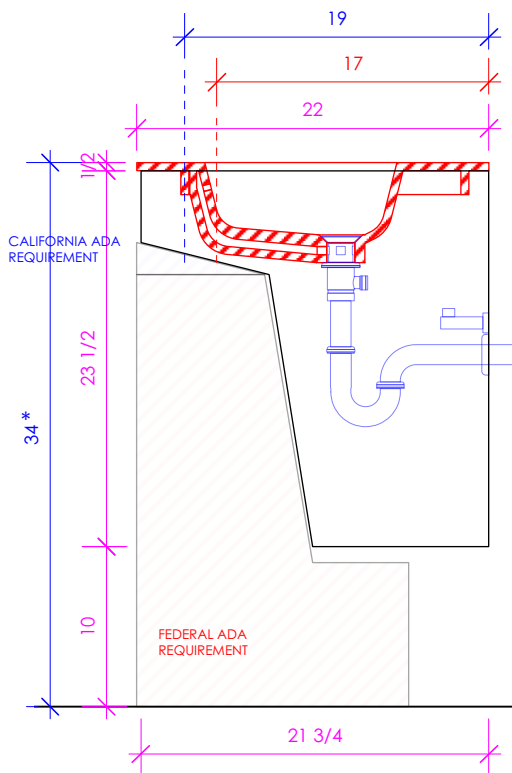

LACAVA reserves the right to revise any dimension or information on this sheet without notice. Dimensions are nominal and may vary within an industry accepted tolerance of 1/4". Cabinets with 'vanity top' sinks are made to the matching sink and dimensions may vary. LACAVA is not responsible for any cutouts, countertops, or furniture made without the actual product or template. Differences in color, grain, appearance, and texture are inherent in all natural woodwork and should be expected. Variances in these qualities are not deemed manufacturing defects and will not be accepted as valid reasons for return or exchanges. Plumbing specifications are only a guideline and may need alteration based on application.

6630 WEST WRIGHTWOOD
CHICAGO, IL 60707

PH: 773-637-9600
FAX: 773-637-9601

LACAVA.COM
INFO@LACAVA.COM

LACAVA

KUBITOP

KBT-ADA-36

SUGGESTED PLUMBING
LOCATION WHEN
USED WITH K36L

* Recommended installation height
** Recommended plumbing location

SUGGESTED PLUMBING
LOCATION WHEN
USED WITH K36R

LACAVA reserves the right to revise any dimension or information on this sheet without notice. Dimensions are nominal and may vary within an industry accepted tolerance of 1/4". Cabinets with 'vanity top' sinks are made to the matching sink and dimensions may vary. LACAVA is not responsible for any cutouts, countertops, or furniture made without the actual product or template. Differences in color, grain, appearance, and texture are inherent in all natural woodwork and should be expected. Variances in these qualities are not deemed manufacturing defects and will not be accepted as valid reasons for return or exchanges. Plumbing specifications are only a guideline and may need alteration based on application.