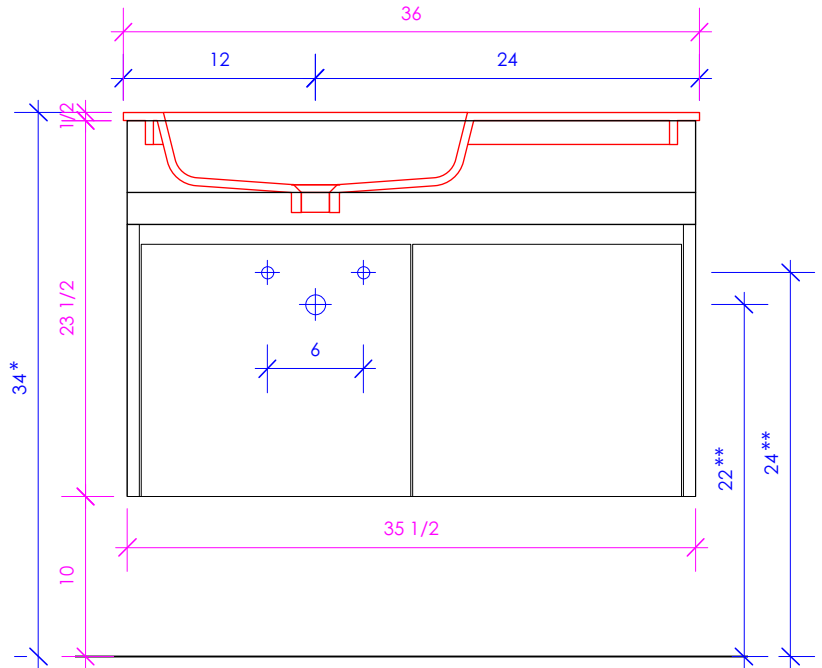

LACAVA reserves the right to revise any dimension or information on this sheet without notice. Dimensions are nominal and may vary within an industry accepted tolerance of 1/4". Cabinets with 'vanity top' sinks are made to the matching sink and dimensions may vary. LACAVA is not responsible for any cutouts, countertops, or furniture made without the actual product or template. Differences in color, grain, appearance, and texture are inherent in all natural woodwork and should be expected. Variances in these qualities are not deemed manufacturing defects and will not be accepted as valid reasons for return or exchanges. Plumbing specifications are only a guideline and may need alteration based on application.

6630 WEST WRIGHTWOOD
CHICAGO, IL 60707

PH: 773-637-9600
FAX: 773-637-9601

LACAVA.COM
INFO@LACAVA.COM

LACAVA

KUBITOP

KBT-ADA-36

SUGGESTED PLUMBING
LOCATION WHEN
USED WITH K36L

* Recommended installation height
** Recommended plumbing location

SUGGESTED PLUMBING
LOCATION WHEN
USED WITH K36R

LACAVA reserves the right to revise any dimension or information on this sheet without notice. Dimensions are nominal and may vary within an industry accepted tolerance of 1/4". Cabinets with 'vanity top' sinks are made to the matching sink and dimensions may vary. LACAVA is not responsible for any cutouts, countertops, or furniture made without the actual product or template. Differences in color, grain, appearance, and texture are inherent in all natural woodwork and should be expected. Variances in these qualities are not deemed manufacturing defects and will not be accepted as valid reasons for return or exchanges. Plumbing specifications are only a guideline and may need alteration based on application.