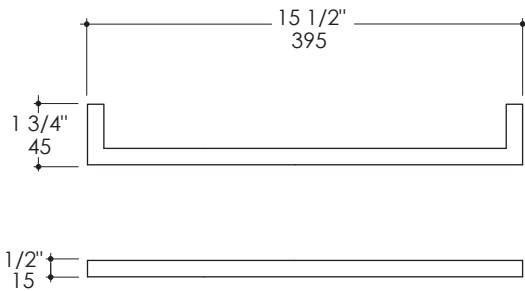

Marietta Cabinet Hardware Item #K920

Features:

- Cabinet door pull/towel bar
- Metal construction

Finish Options:

- 10 - Polished Stainless Steel
- 21 - Brushed Stainless Steel
- 44 - Matte Black
- 51 - Brushed Brass

Product Specifications:

Notes:

Drawings provided herein are meant to give the user an idea of the product and are not made to scale. The size in inches is rounded up to the nearest $\frac{1}{16}$ ".

LACAVA is committed to the highest level of customer service. Please feel free to contact us at 1-888-522-2823 (toll free) or by email at info@lacava.com for technical assistance or any general inquiries.