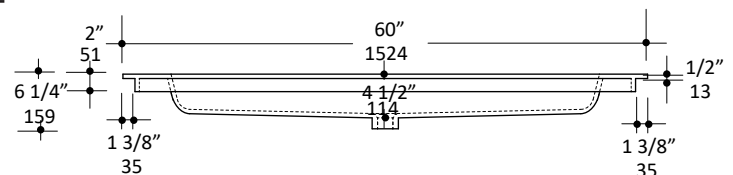

Codes + Standards:

- Meets and exceeds applicable national codes and standards