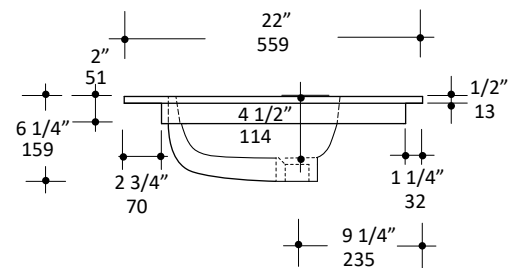

Specifications:

Installation:	Vanity-top
Exterior Dimensions:	60" w x 22" d x 6 1/4" h
Material:	Solid surface
Weight:	Matte white - 58 lbs Gloss white - 80 lbs
Overflow:	Yes
Finishes:	001M - Matte white 001G - Gloss white
Faucet Holes:	00 - no hole 01 - one centered hole 02 - two hole - center and right, 4" spread 03 - three hole, 8" spread
Faucet Hole Size:	Ø 1 3/8"
Drain Hole Size:	Ø 1 3/4"
Cutout Size:	58" x 20" (template available upon request)

- Furniture
 - KUB-W-60B - Floor-standing or wall mounted vanity with drawers
 - BKS - 6" Backsplash 001G - gloss, 001M - matte
- European drain with overflow
 - 7100-12
 - 7100-16OF
 - 7100-13OF

LACAVA reserves the right to revise any dimension or information on this sheet without notice. Dimensions are nominal and may vary within an industry accepted tolerance of 1/4".
Drawings provided herein are meant to give the user an idea of the product and are not made to scale.
Revised: 8/12/2019