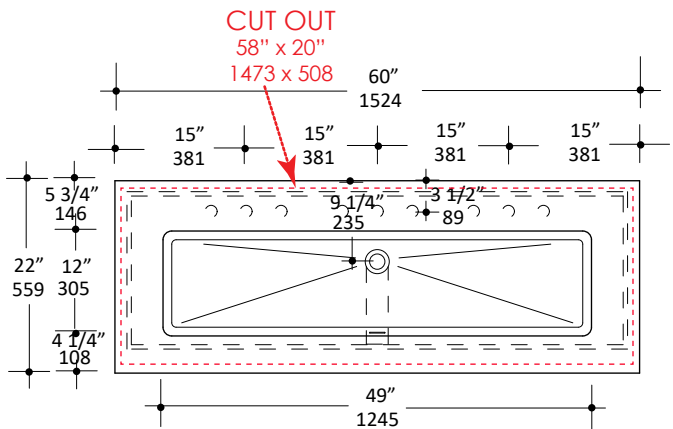

Features:

- European size drain
- Heat, stain, scratch, chemical, impact resistant
- Optional backsplash available