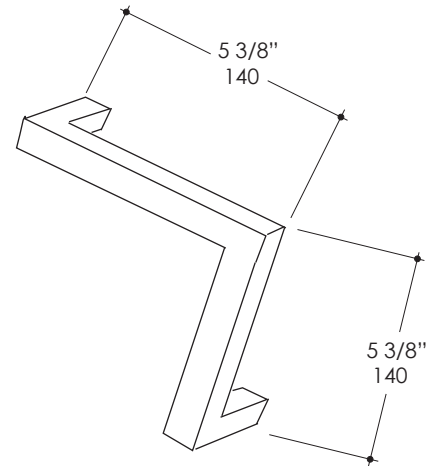

Martini Cabinet Hardware Item #K150

Features:

- Cabinet door pull/towel bar
- Stainless steel construction
- Each piece sold separately
- Total of 4 needed to create pictured cross arrangement

Finish Options:

- 10 - Polished Stainless Steel
- 21 - Brushed Stainless Steel

Product Specifications:

Notes:

Drawings provided herein are meant to give the user an idea of the product and are not made to scale. The size in inches is rounded up to the nearest 1/16".