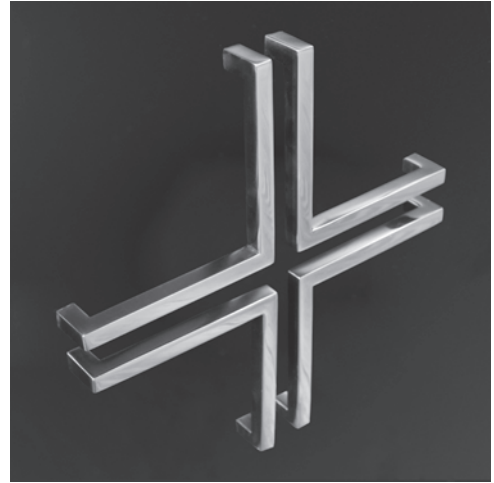

Martini Cabinet Hardware Item #K150

Features:

- Cabinet door pull/towel bar
- Stainless steel construction
- Each piece sold separately
- Total of 4 needed to create pictured cross arrangement

Finish Options:

- 10 - Polished Stainless Steel
- 21 - Brushed Stainless Steel

Product Specifications:

Notes:

Drawings provided herein are meant to give the user an idea of the product and are not made to scale. The size in inches is rounded up to the nearest 1/16".