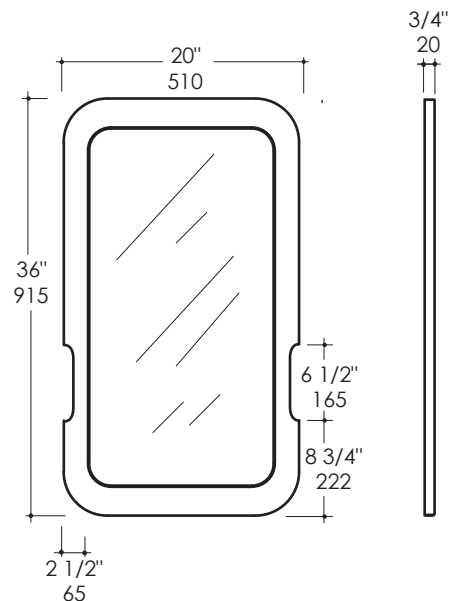

Eleganza Mirror Item #H277

Features:

- Wall-mounted mirror in wood frame
- Mounting brackets included
- Customizable (please request a quote)
- Handmade in USA-Manufactured with low VOC finishes and wood from renewable forests

Product Specifications:

Notes:

Drawings provided herein are meant to give the user an idea of the product and are not made to scale. The size in inches is rounded up to the nearest 1/16". Slight variances can often occur with porcelain and woodwork. Therefore, LACAVA will not be held responsible for any cutouts, countertops, or furniture made without the actual product or template from LACAVA. Differences in color, grain, appearance and texture are inherent in all natural woodwork, and should be expected. Variances in these qualities are not deemed manufacturing defects, and will not be accepted as valid reasons to return or exchange any LACAVA woodwork. Plumbing specifications are only a guideline and may need to be altered based on the application.