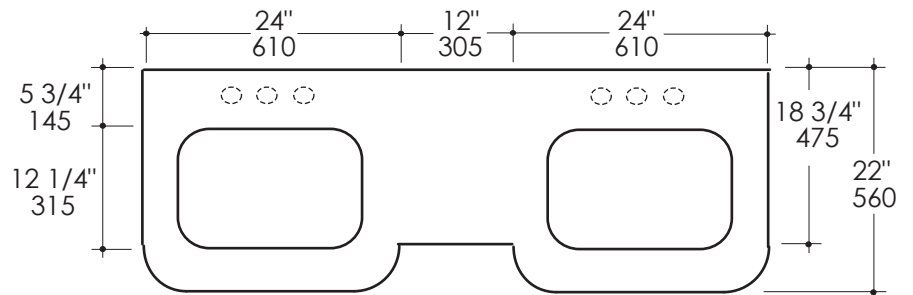

Eleganza Countertop Item #H275T

Features:

-H275T - Countertop for double vanity H275 with a cut-outs for lavatory H270

Recommended Accessories:

-Item #H275: Wooden vanity with four drawers
-Item #H270: Under-counter lavatory in porcelain

Faucet Hole Options:

00 - None
01 - One - centered behind the lavatory
02 - Two, center and right - centered behind the lavatory
03 - Three in 8" spread - centered behind the lavatory

Finish Options:

STONE

WH - Bianco
LN - Linac
SL - Athens
BN - Storm

QUARTZ

PR - Puro
FS - Fossil
AH - Ash
CA - Crema

SOLID SURFACE

SW - Snow
NN - Linen

Product Specifications:

Notes:

Drawings provided herein are meant to give the user an idea of the product and are not made to scale. The size in inches is rounded up to the nearest 1/16". Slight variances can often occur with porcelain and woodwork. Therefore, LACAVA will not be held responsible for any cutouts, countertops, or furniture made without the actual product or template from LACAVA. Differences in color, grain, appearance and texture are inherent in all natural woodwork, and should be expected. Variances in these qualities are not deemed manufacturing defects, and will not be accepted as valid reasons to return or exchange any LACAVA woodwork. Plumbing specifications are only a guideline and may need to be altered based on the application.