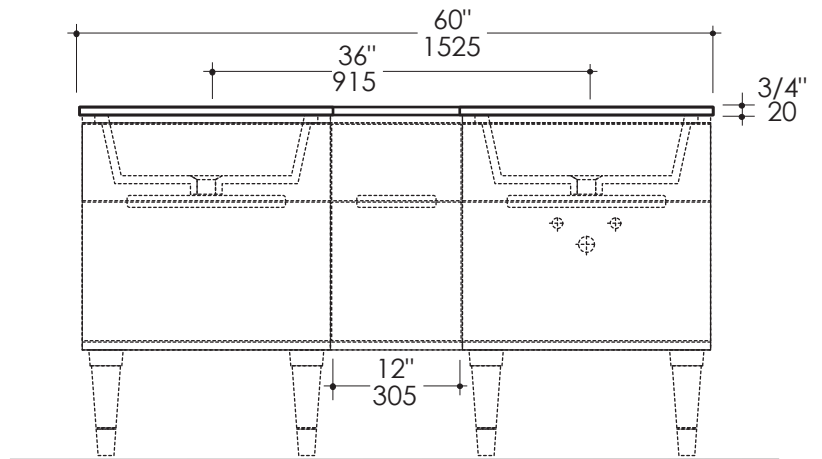

Faucet Hole Options:

00 - None
01 - One - centered behind the lavatory
02 - Two, center and right - centered behind the lavatory
03 - Three in 8" spread - centered behind the lavatory

Finish Options:

STONE

WH - Bianco
LN - Linac
SL - Athens
BN - Storm

QUARTZ

PR - Puro
FS - Fossil
AH - Ash
CA - Crema

SOLID SURFACE

SW - Snow
NN - Linen

Product Specifications:

Notes:

Drawings provided herein are meant to give the user an idea of the product and are not made to scale. The size in inches is rounded up to the nearest 1/16". Slight variances can often occur with porcelain and woodwork. Therefore, LACAVA will not be held responsible for any cutouts, countertops, or furniture made without the actual product or template from LACAVA. Differences in color, grain, appearance and texture are inherent in all natural woodwork, and should be expected. Variances in these qualities are not deemed manufacturing defects, and will not be accepted as valid reasons to return or exchange any LACAVA woodwork. Plumbing specifications are only a guideline and may need to be altered based on the application.