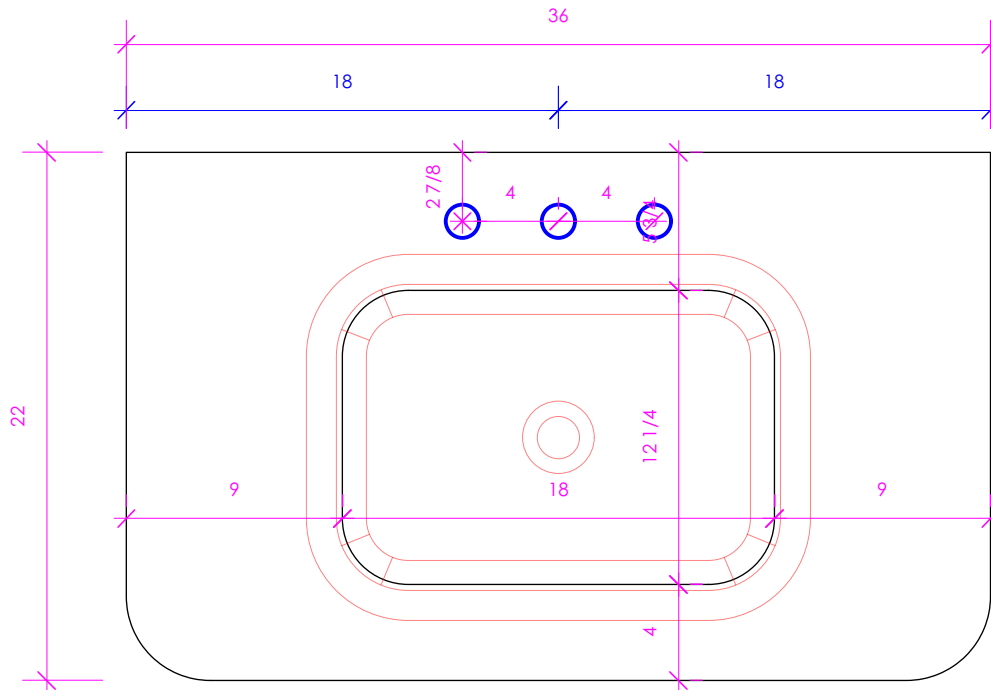

LACAVA

FLUTTI

FLT-36T

SHOWN WITH H270

FEATURES:

- EASED EDGES
- USED WITH H270 SINK
(SOLD SEPARATELY)
- PLEASE SPECIFY FAUCET HOLE CUTOUTS
- PROUDLY HANDMADE IN THE USA

COUNTERTOP: FLT-36T

STONE:
WH - BIANCO
LN - LINAC
SL - ATHENS

SOLID SURFACE:
M - SATIN WHITE
G - POLISHED WHITE
R - MARMO
V - LAVA
D - OBSIDIAN

CONCRETE:
SND - SAND
SLT - SLATE
TERR - TERRACOTTA
CHL - CHARCOAL
SUN - SUN
CLY - CLAY
LIL - LILAC
MOS - MOSS

LACAVA reserves the right to revise any dimension or information on this sheet without notice. Dimensions are nominal and may vary within an industry accepted tolerance of 1/4". Cabinets with 'vanity top' sinks are made to the matching sink and dimensions may vary. LACAVA is not responsible for any cutouts, countertops, or furniture made without the actual product or template. Differences in color, grain, appearance, and texture are inherent in all natural woodwork and should be expected. Variances in these qualities are not deemed manufacturing defects and will not be accepted as valid reasons for return or exchanges. Plumbing specifications are only a guideline and may need alteration based on application.