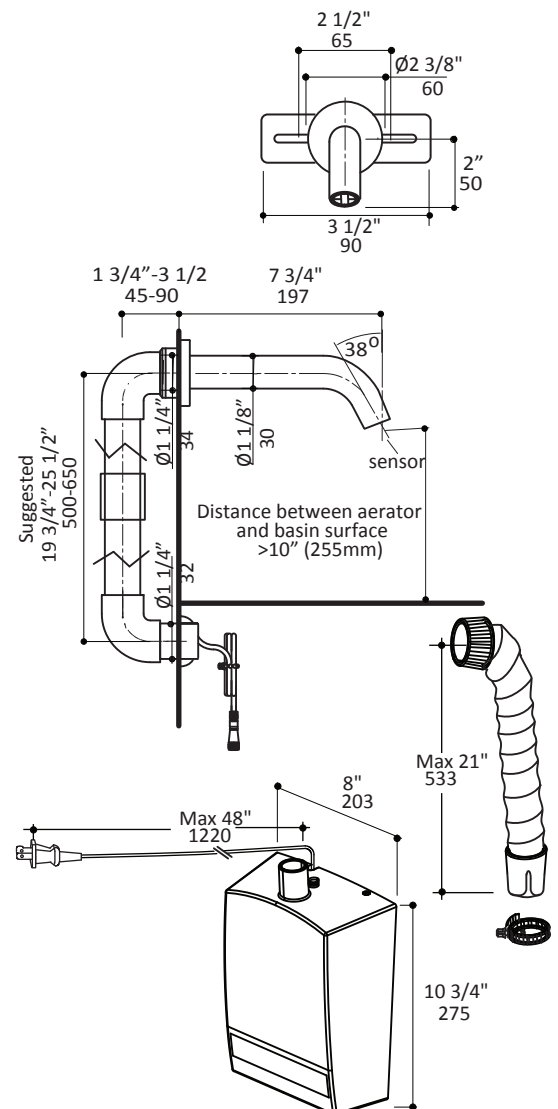

Specifications:

Installation:	wall-mount 1-hole, touch-free
Spout Dimensions:	H: 3 1/4" SPOUT: 7 3/4"
Material:	stainless steel construction for durability
Power Supply:	AC
Finishes:	CR - polished chrome 21 - brushed stainless steel PN - polished nickel NI - brushed nickel BG - brushed gold 44 - matte black TN - titanium
Cutout Size:	Ø 1 3/8"
Component Parts Included:	spout, power supply cable, installation hardware, operating box and flexible air hose

Features:

- Power supply:
 - Voltage: 120V AC
 - Frequency: 50/60 Hz
 - Power: 1100W max.
- Minimum distance between sensor and surface 10"
- Designed to automatically shut off after 60 seconds of continuous operation
- Complements the Zoom electronic faucets
- HEPA-filter removes 99.99% of particles as small as 0.3 µm, including dust, mold spores and most bacteria from airflow
- Easy installation; easy maintenance

Recommended Items:

- Replacement parts:
 - #EX42-FL - replacement filter
 - #EX42-BX - replacement operating box
 - #EX42-SENR replacement sensor
- Matching fixtures (sold separately)
 - #EX24 - electronic faucet
 - #EX26 - electronic soap dispenser

LACAVA reserves the right to revise any dimension or information on this sheet without notice. Dimensions are nominal and may vary within an industry accepted tolerance of 1/4". Drawings provided herein are meant to give the user an idea of the product and are not made to scale. Location of plumbing is meant for reference, your specific application may vary.