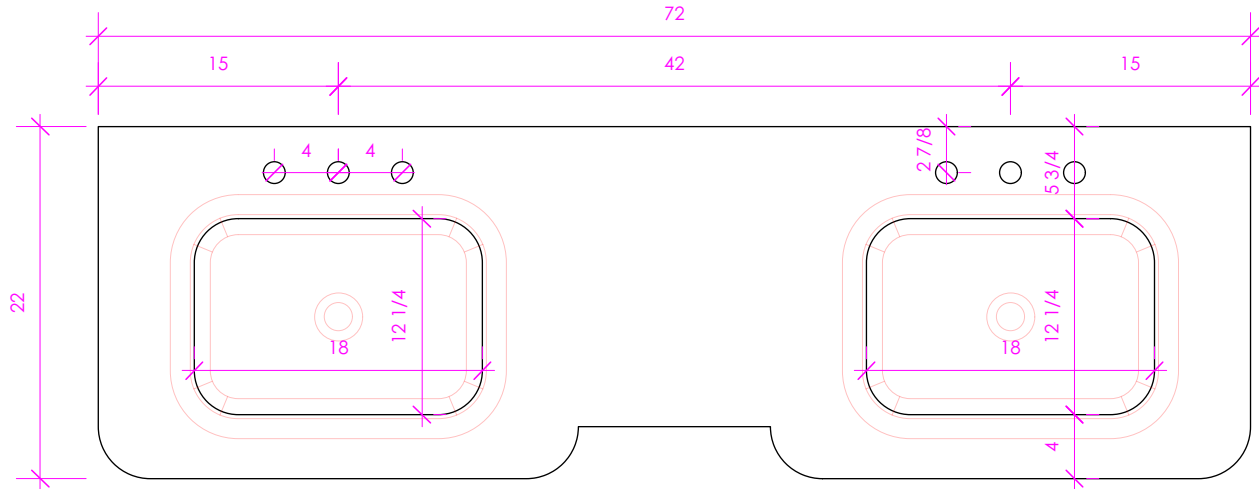

LACAVA

ELEGANZA

ELE-72T

FEATURES:

- EASED EDGES
- USED WITH H270 SINKS (SOLD SEPARATELY)
- PROUDLY HANDMADE IN THE USA

FINISHES:

WOOD:

STANDARD: