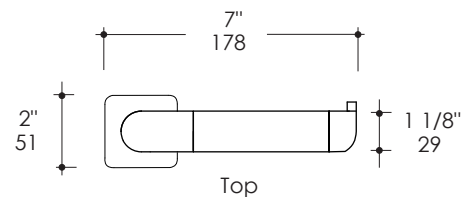

Specifications:

Installation:	wall mount
Exterior Dimensions:	W: 7" D: 3" H: 2"
Material:	solid brass construction
Weight:	1 lb
Finishes:	CR - polished chrome

Features:

- wall-mount toilet paper holder
- includes mounting hardware
- plated brass construction

Codes + Standards:

- Meets and exceeds applicable national codes and standards

Recommended Items:

- 9120 wall-mount towel ring
- 9113 robe hook
- 9101 wall-mount towel bar
- 9106 wall-mount double towel bar
- 9104 wall-mount towel rack with a towel bar

Paper roll space width max. 5" (127mm)