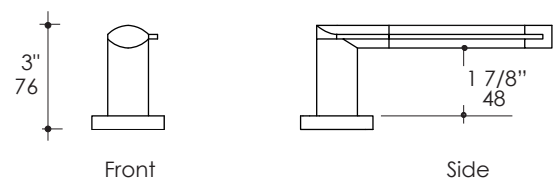

Codes + Standards:

- Meets and exceeds applicable national codes and standards

Recommended Items:

- 9120 wall-mount towel ring
- 9113 robe hook
- 9101 wall-mount towel bar
- 9106 wall-mount double towel bar
- 9104 wall-mount towel rack with a towel bar

Paper roll space width max. 5" (127mm)