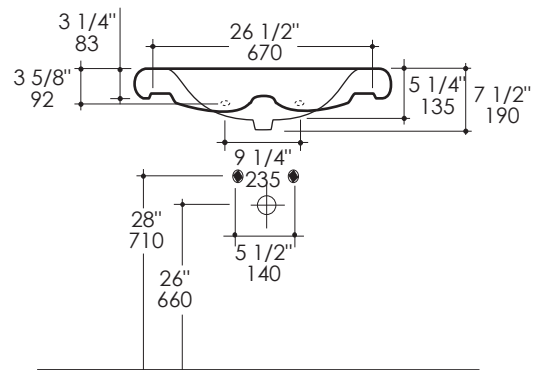

Caletta Lavatory Item #9007

Features:

- Porcelain lavatory with overflow
- Vanity top installation
- Faucet holes diameter is 1 3/8"
- Requires oversized European drain (i.e. item #7100-16OF)
- Unfinished back wall

Recommended Accessories:

- Item #9007C: Wall-mount wooden vanity with one drawer

Finish Options:

001 - White

Faucet Hole Options:

03 - Three in 8" spread

Product Specifications:

IMPORTANT:

Notes:

Drawings provided herein are meant to give the user an idea of the product and are not made to scale. The size in inches is rounded up to the nearest 1/16". Slight variances can often occur with porcelain and woodwork. Therefore, LACAVA will not be held responsible for any cutouts, countertops, or furniture made without the actual product or template from LACAVA. Differences in color, grain, appearance and texture are inherent in all natural woodwork, and should be expected. Variances in these qualities are not deemed manufacturing defects, and will not be accepted as valid reasons to return or exchange any LACAVA woodwork. Plumbing specifications are only a guideline and may need to be altered based on the application.