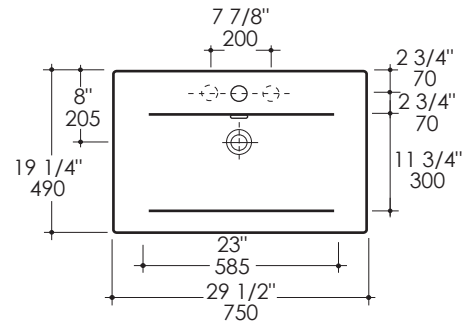

Caletta Lavatory Item #9007

Features:

- Porcelain lavatory with overflow
- Vanity top installation
- Faucet holes diameter is 1 3/8"
- Requires oversized European drain (i.e. item #7100-16OF)
- Unfinished back wall

Recommended Accessories:

- Item #9007C: Wall-mount wooden vanity with one drawer

Finish Options:

001 - White

Faucet Hole Options:

03 - Three in 8" spread

Product Specifications:

IMPORTANT:

Notes:

Drawings provided herein are meant to give the user an idea of the product and are not made to scale. The size in inches is rounded up to the nearest 1/16". Slight variances can often occur with porcelain and woodwork. Therefore, LACAVA will not be held responsible for any cutouts, countertops, or furniture made without the actual product or template from LACAVA. Differences in color, grain, appearance and texture are inherent in all natural woodwork, and should be expected. Variances in these qualities are not deemed manufacturing defects, and will not be accepted as valid reasons to return or exchange any LACAVA woodwork. Plumbing specifications are only a guideline and may need to be altered based on the application.