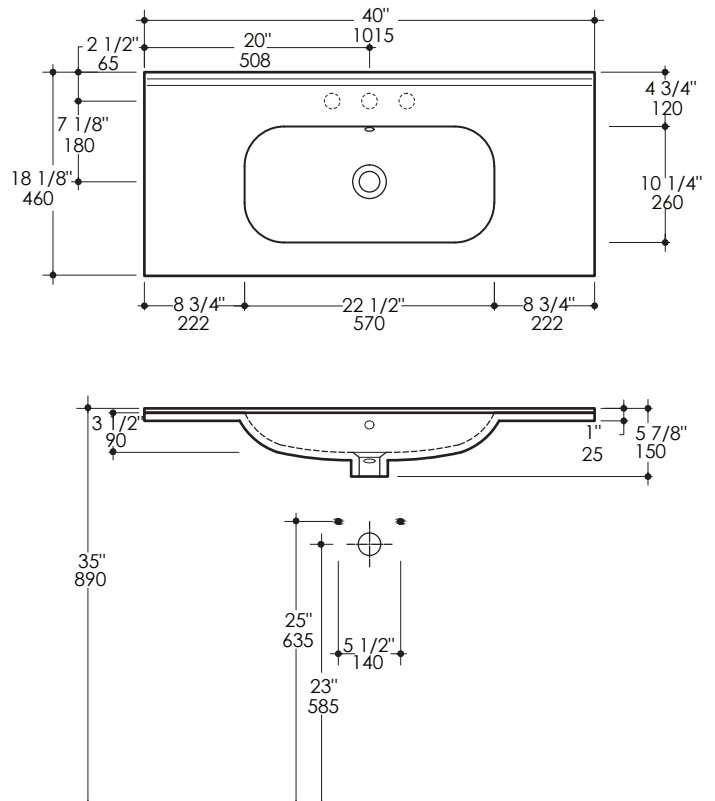

AQUATRE Lavatory Item #8073

Features:

- Porcelain lavatory with overflow
- Vanity top installation
- Faucet hole diameter is 1 3/8"
- Recommended oversized European drain (i.e. item #7100-16OF or 7100-12)

Recommended Accessories:

- Item #8073C: Free-standing undercounter wooden vanity with two drawers and one door
- Item #8073B: Wall-mount undercounter wooden vanity with two drawers and one door

Finish Options:

001 - White

Faucet Hole Options:

- 00 - None
- 01 - One
- 02 - Two, center and right
- 03 - Three in 8" spread

Product Specifications:

IMPORTANT:

We use very fine clay to produce select porcelain lavatories. The many benefits of fine clay include low porosity, high brilliance of glaze, as well as high durability of the material and finish. However, fine clay is subject to relatively high level of shrinkage 12-15% during firing process at extremely high temperatures reaching over 2200°F / 1200°C. This process results in unavoidable low levels of deviation from the originally intended perfect shape. Each lavatory is therefore slightly unique and closely inspected for proper fit with the accompanying vanity. LACAVA strives to ensure long-lasting beauty and performance of our sanitary ware for complete customer satisfaction.

Notes:

Drawings provided herein are meant to give the user an idea of the product and are not made to scale. The size in inches is rounded up to the nearest 1/16". Slight variances can often occur with porcelain and woodwork. Therefore, LACAVA will not be held responsible for any cutouts, countertops, or furniture made without the actual product or template from LACAVA. Plumbing specifications are only a guideline and may need to be altered based on the application. Product specifications are not binding to the manufacturer and can be changed without notice at any time. Please refer to your shipment for product final sizes.