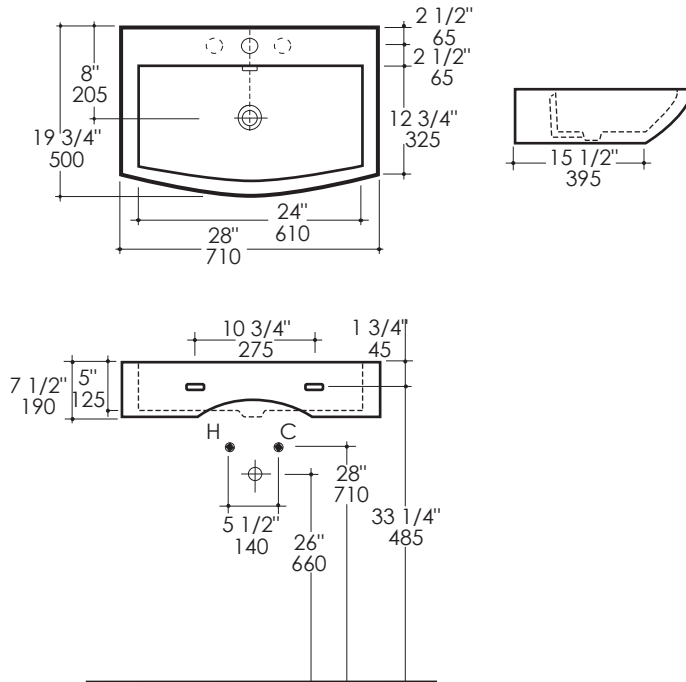

Plaza Lavatory Item #7710

Features:

- Porcelain lavatory with overflow
- Wall-mount or above-counter installation
- Mounting bolts are included
- Faucet hole diameter is 1 3/8"
- Requires oversized European drain (i.e. item #7100-12 or 7100-16OF)
- Current cut-out template can be requested

Finish Options:

001 - White

Faucet Hole Options:

01 - One

03 - Three in 8" spread

Product Specifications:

IMPORTANT:

We use very fine clay to produce select porcelain lavatories. The many benefits of fine clay include low porosity, high brilliance of glaze, as well as high durability of the material and finish. However, fine clay is subject to relatively high level of shrinkage 12-15% during firing process at extremely high temperatures reaching over 2200°F / 1200°C. This process results in unavoidable low levels of deviation from the originally intended perfect shape. Each lavatory is therefore slightly unique and closely inspected for proper fit with the accompanying vanity. LACAVA strives to ensure long-lasting beauty and performance of our sanitary ware for complete customer satisfaction.

Notes:

Drawings provided herein are meant to give the user an idea of the product and are not made to scale. The size in inches is rounded up to the nearest 1/16". Slight variances can often occur with porcelain and woodwork. Therefore, LACAVA will not be held responsible for any cutouts, countertops, or furniture made without the actual product or template from LACAVA. Differences in color, grain, appearance and texture are inherent in all natural woodwork, and should be expected. Variances in these qualities are not deemed manufacturing defects, and will not be accepted as valid reasons to return or exchange any LACAVA woodwork. Plumbing specifications are only a guideline and may need to be altered based on the application.