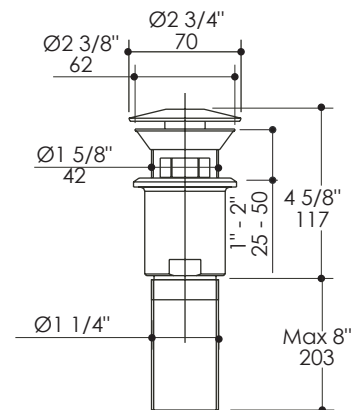

Drain Item #7100-13(OF)

Features:

- Oversized grid drain with dome cover for European lavatories
- Brass construction
- Does not seal water
- Includes 1 1/4" tailpiece adapter

Finish Options:

- CR - Polished Chrome
- NI - Brushed Nickel
- PN - Polished Nickel
- BG - Brushed Gold
- 44 - Matte Black

Overflow Options:

- 7100-13 - Drain with no overflow holes
- 7100-13OF - Drain with overflow holes

Product Specifications:

Notes:

Drawings provided herein are meant to give the user an idea of the product and are not made to scale. The size in inches is rounded up to the nearest 1/16".