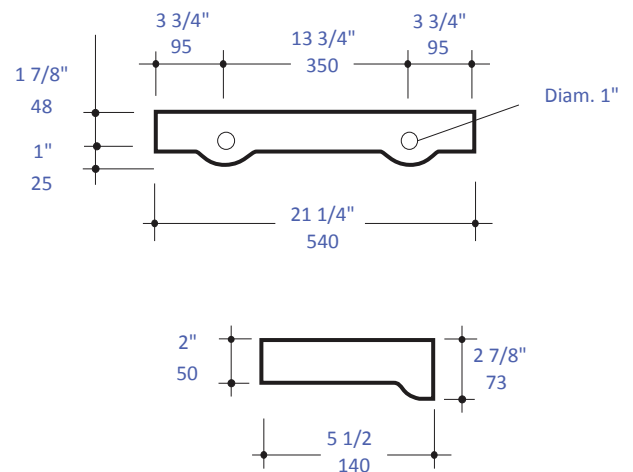

Features:

- Wall-mount ceramic shelf
- Includes concealed installation hardware
- Sold individually

Finish Options:

- 001 - White Porcelain
- MB - Matte Black Porcelain

- Install the L-hook anchor into a stud or a strong backer. If installing into concrete, use anchor for installation
- Install the L-hook anchor bold/stud into the plastic anchor
- Sit the Tatami brick on the anchor
- Apply a bead of silicone

LACAVA reserves the right to revise any dimension or information on this sheet without notice. Dimensions are nominal and may vary within an industry accepted tolerance of 1/4". Drawings provided herein are meant to give the user an idea of the product and are not made to scale. Location of plumbing is meant for reference, your specific application may vary.