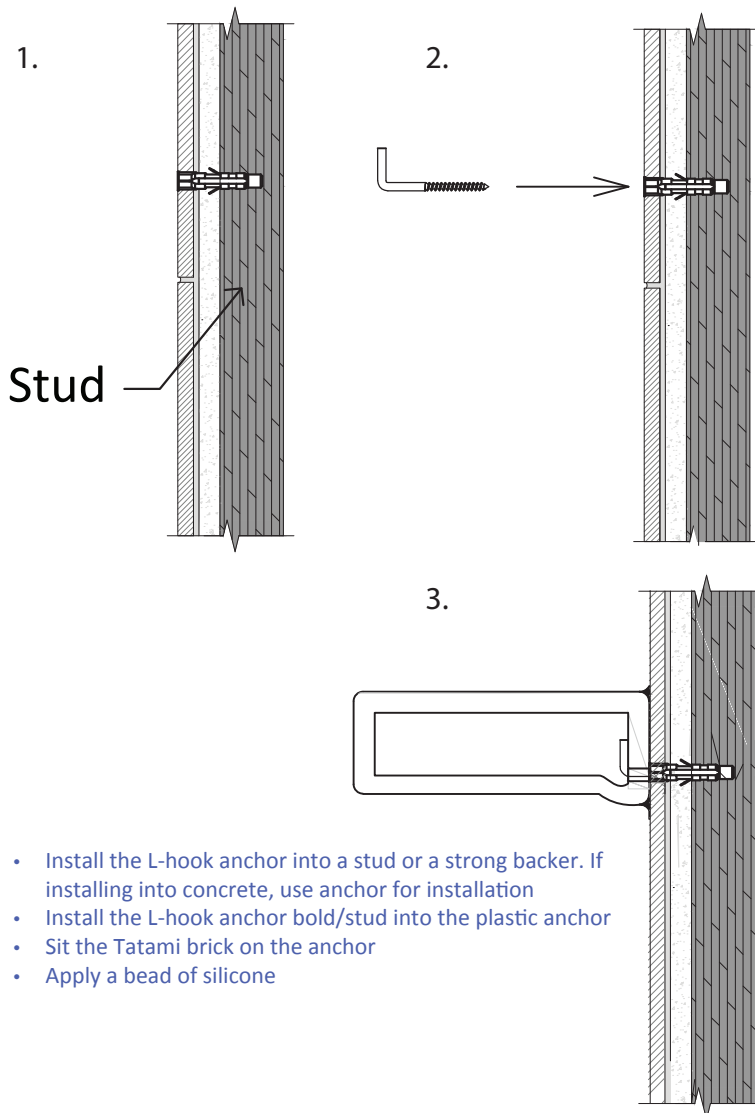

Features:

- Wall-mount ceramic shelf
- Includes concealed installation hardware
- Sold individually

Finish Options:

- 001 - White Porcelain
- MB - Matte Black Porcelain

- Install the L-hook anchor into a stud or a strong backer. If installing into concrete, use anchor for installation
- Install the L-hook anchor bold/stud into the plastic anchor
- Sit the Tatami brick on the anchor
- Apply a bead of silicone

LACAVA reserves the right to revise any dimension or information on this sheet without notice. Dimensions are nominal and may vary within an industry accepted tolerance of 1/4". Drawings provided herein are meant to give the user an idea of the product and are not made to scale. Location of plumbing is meant for reference, your specific application may vary.