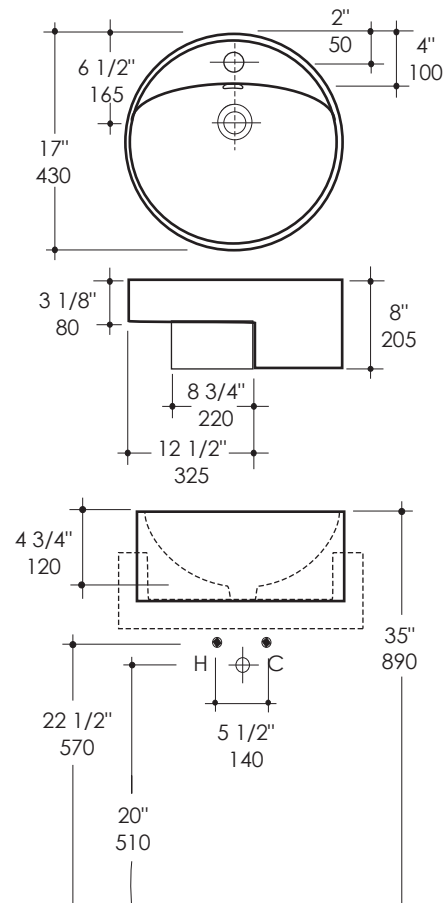

Twin Set Lavatory Item #5054-42

Features:

- Porcelain lavatory with overflow
- Semi-recessed installation
- Faucet hole diameter is 1 3/8"
- Requires oversized European drain (i.e. item #7100-16OF or 7100-12)
- Complies with the following standards/codes:
 - ASME A112.19.2/CSAB45.1-2008

Finish Options:

001 - White

Faucet Hole Options:

-One

Product Specifications:

Notes:

Drawings provided herein are meant to give the user an idea of the product and are not made to scale. The sizes are nominal and rounded to the nearest 1/8". Slight variances can often occur with porcelain and woodwork.; therefore, LACAVA will not be held responsible for any cutouts, countertops, or furniture made without the actual product or template from LACAVA. Plumbing specifications are only a guideline and may need to be altered based on the application.