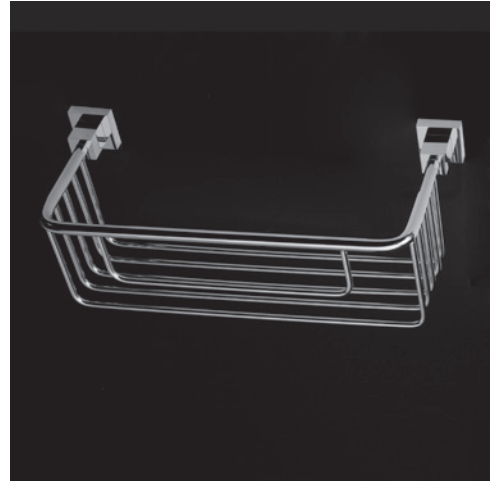

Kubista Shower Basket Item #4907

Features:

- Wall-mount shower basket
- Brass construction
- Includes mounting hardware

Finish Options:

- CR - Polished Chrome
- NI - Brushed Nickel

Product Specifications:

Notes:

Drawings provided herein are meant to give the user an idea of the product and are not made to scale. The size in inches is rounded up to the nearest 1/16".

LACAVA is committed to the highest level of customer service. Please feel free to contact us at 1-888-522-2823 (toll free) or by email at info@lacava.com for technical assistance or any general inquiries.