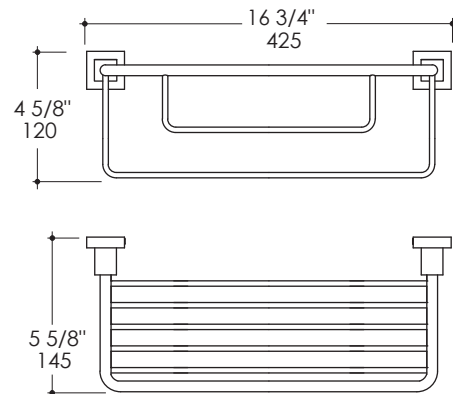

Kubista Shower Basket Item #4907

Features:

- Wall-mount shower basket
- Brass construction
- Includes mounting hardware

Finish Options:

- CR - Polished Chrome
- NI - Brushed Nickel

Product Specifications:

Notes:

Drawings provided herein are meant to give the user an idea of the product and are not made to scale. The size in inches is rounded up to the nearest 1/16".

LACAVA is committed to the highest level of customer service. Please feel free to contact us at 1-888-522-2823 (toll free) or by email at info@lacava.com for technical assistance or any general inquiries.