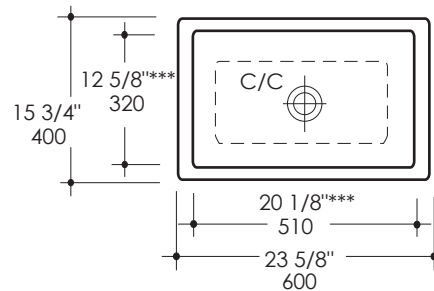

Finish Options:

001 - White

Faucet Hole Options:

-None

Product Specifications:

***Cut-out for undercounter installation must have min. 1/4" overhang on all sides

IMPORTANT:

We use very fine clay to produce select porcelain lavatories. The many benefits of fine clay include low porosity, high brilliance of glaze, as well as high durability of the material and finish. However, fine clay is subject to relatively high level of shrinkage 12-15% during firing process at extremely high temperatures reaching over 2200°F / 1200°C. This process results in unavoidable low levels of deviation from the originally intended perfect shape. Each lavatory is therefore slightly unique and closely inspected for proper fit with the accompanying vanity. LACAVA strives to ensure long-lasting beauty and performance of our sanitary ware for complete customer satisfaction.

Notes:

Drawings provided herein are meant to give the user an idea of the product and are not made to scale. The size in inches is rounded up to the nearest 1/16". Slight variances can often occur with porcelain and woodwork. Therefore, LACAVA will not be held responsible for any cutouts, countertops, or furniture made without the actual product or template from LACAVA. Differences in color, grain, appearance and texture are inherent in all natural woodwork, and should be expected. Variances in these qualities are not deemed manufacturing defects, and will not be accepted as valid reasons to return or exchange any LACAVA woodwork. Plumbing specifications are only a guideline and may need to be altered based on the application. Product specifications are not binding to the manufacturer and can be changed without notice at any time. Please refer to your shipment for product final sizes.