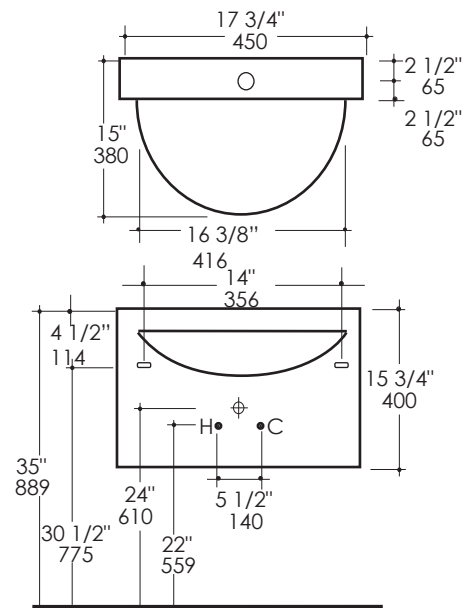

### Features:

- Porcelain lavatory without overflow
- Wall-mounted installation
- Mounting bolts are included
- Faucet hole diameter is 1 3/8"
- Drain/trap included
- Recommended low-flow faucets with aerators to prevent splashing
- Weight: 50 lbs.

### Faucet Hole Options:

- 00 - no faucet holes
- 01 - one faucet hole

#### Notes:

Drawings provided herein are meant to give the user an idea of the product and are not made to scale. The size in inches is rounded up to the nearest 1/16". Slight variances can often occur with porcelain and woodwork. Therefore, LACAVA will not be held responsible for any cutouts, countertops, or furniture made without the actual product or template from LACAVA.