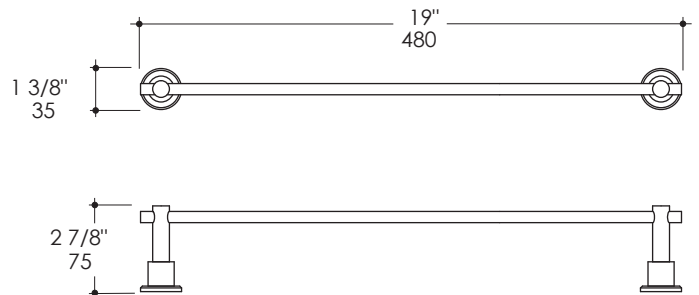

Minimal Towel Bar Item #3902

Features:

- Wall-mount towel bar
- Stainless steel construction
- Includes mounting hardware

Finish Options:

- 10 - Polished Stainless Steel
- 21 - Brushed Stainless Steel
- 44 - Matte Black

Product Specifications:

Notes:

Drawings provided herein are meant to give the user an idea of the product and are not made to scale. The size in inches is rounded up to the nearest 1/16".

LACAVA is committed to the highest level of customer service. Please feel free to contact us at 1-888-522-2823 (toll free) or by email at info@lacava.com for technical assistance or any general inquiries.