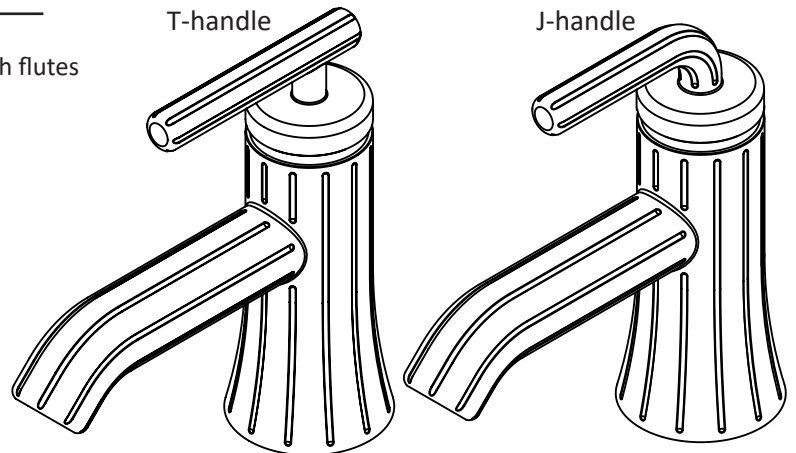

Specifications:

Faucet Body Options:	1686-BD smooth, 1686F-BD with flutes
Installation:	deck mount 1-hole, single lever
Exterior Dimensions:	H: 6 1/2" SPOUT: 5 1/8"
Material:	solid brass construction
Water use:	1.2 GPM
Pop-up:	no
Finishes:	CR - polished chrome PN - polished nickel NI - brushed nickel BG - brushed gold 44 - matte black TN - titanium
Cutout Size:	Ø 1 3/8"
Handle Options: (sold separately)	1686-HJ smooth J-shaped, 1686-HJF fluted J-shaped 1686-HT smooth T-shaped, 1686-HTF fluted T-shaped
Accessories included:	24" flexible hot/cold water supply lines, click-clack drain

Features:

- Deck-mount single hole faucet, handles sold separately
- Variety of handle options sold separately
- Brass construction with single ceramic disc cartridge
- Complements the Flutti Collection

LACAVA reserves the right to revise any dimension or information on this sheet without notice. Dimensions are nominal and may vary within an industry accepted tolerance of 1/4". Drawings provided herein are meant to give the user an idea of the product and are not made to scale. Location of plumbing is meant for reference, your specific application may vary.