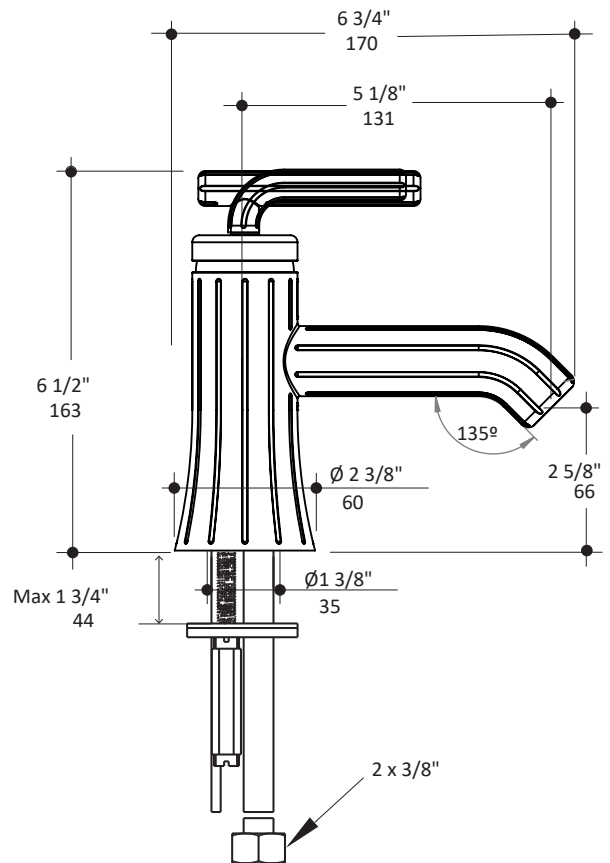

Specifications:

Faucet Body Options:	1686-BD smooth, 1686F-BD with flutes
Installation:	deck mount 1-hole, single lever
Exterior Dimensions:	H: 6 1/2" SPOUT: 5 1/8"
Material:	solid brass construction
Water use:	1.2 GPM
Pop-up:	no
Finishes:	CR - polished chrome PN - polished nickel NI - brushed nickel BG - brushed gold 44 - matte black TN - titanium
Cutout Size:	Ø 1 3/8"
Handle Options: (sold separately)	1686-HJ smooth J-shaped, 1686-HJF fluted J-shaped 1686-HT smooth T-shaped, 1686-HTF fluted T-shaped
Accessories included:	24" flexible hot/cold water supply lines, click-clack drain

Features:

- Deck-mount single hole faucet, handles sold separately
- Variety of handle options sold separately
- Brass construction with single ceramic disc cartridge
- Complements the Flutti Collection

LACAVA reserves the right to revise any dimension or information on this sheet without notice. Dimensions are nominal and may vary within an industry accepted tolerance of 1/4". Drawings provided herein are meant to give the user an idea of the product and are not made to scale. Location of plumbing is meant for reference, your specific application may vary.