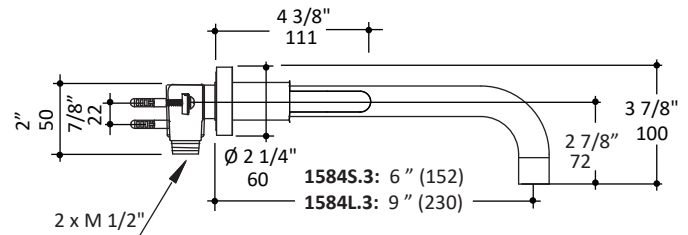

Specifications:

Installation:	wall mount, two lever handles
Exterior Dimensions:	H: 3 7/8" SPOUT: 6" (1584S.3) or 9" (1584L.3)
Material:	solid brass construction
Water use:	1.2 GPM
Pop-up:	N/A
Finishes:	CR - polished chrome PN - polished nickel NI - brushed nickel BG - brushed gold 44 - matte black
Cutout Size:	Ø 1 1/4" handle, Ø 1 3/4" spout
Fittings included:	- Rough-in # 1584/1585-B - Trim # 1584S.3-A or 1584L.3-A

Features:

- 1584S.3 - 6" spout
- 1584L.3 - 9" spout
- ceramic disk cartridge
- complements the Cigno Collection
- 1/2" Male NPT inlets with optional sweat connections
- 1" extension kit available

Codes + Standards:

LACAVA reserves the right to revise any dimension or information on this sheet without notice. Dimensions are nominal and may vary within an industry accepted tolerance of 1/4". Drawings provided herein are meant to give the user an idea of the product and are not made to scale. Location of plumbing is meant for reference, your specific application may vary.