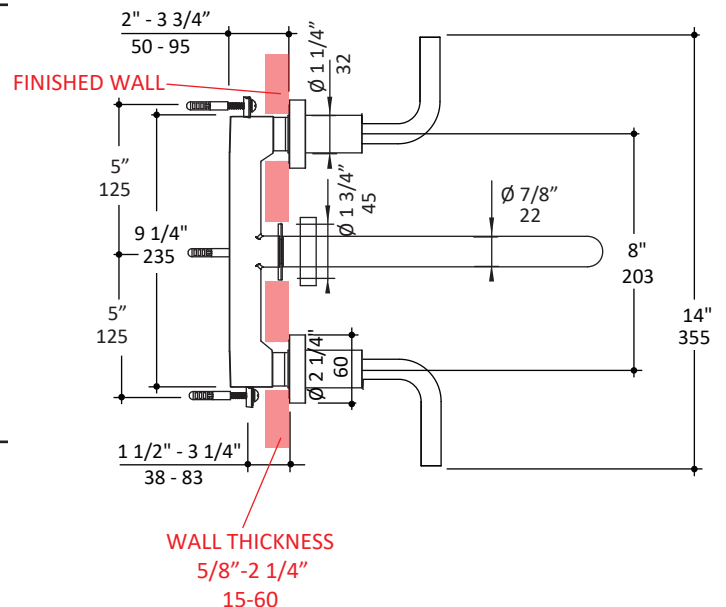

Specifications:

Installation:	wall mount, two lever handles
Exterior Dimensions:	H: 3 7/8" SPOUT: 6" (1584S.3) or 9" (1584L.3)
Material:	solid brass construction
Water use:	1.2 GPM
Pop-up:	N/A
Finishes:	CR - polished chrome PN - polished nickel NI - brushed nickel BG - brushed gold 44 - matte black
Cutout Size:	Ø 1 1/4" handle, Ø 1 3/4" spout
Fittings included:	- Rough-in # 1584/1585-B - Trim # 1584S.3-A or 1584L.3-A

Features:

- 1584S.3 - 6" spout
- 1584L.3 - 9" spout
- ceramic disk cartridge
- complements the Cigno Collection
- 1/2" Male NPT inlets with optional sweat connections
- 1" extension kit available

Codes + Standards:

LACAVA reserves the right to revise any dimension or information on this sheet without notice. Dimensions are nominal and may vary within an industry accepted tolerance of 1/4". Drawings provided herein are meant to give the user an idea of the product and are not made to scale. Location of plumbing is meant for reference, your specific application may vary.