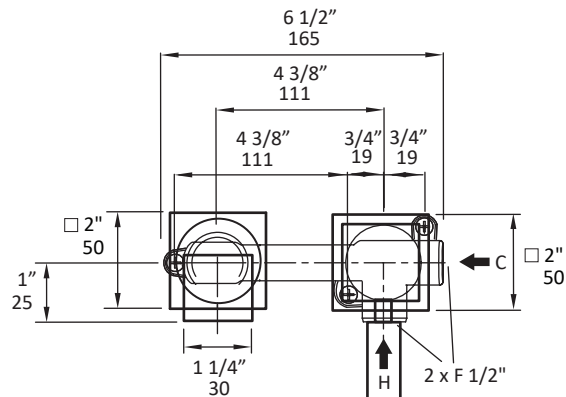

Codes + Standards:

- Meets and exceeds applicable national codes and standards
  - ASME A112.18.1/CSA B125.1
  - NSF/ANSI/CAN61
  - NSF/ANSI/CAN372
  - CalGreen/CEC
- Compliant with California AB-100

ADA compliant when installed to specific requirements of this regulation