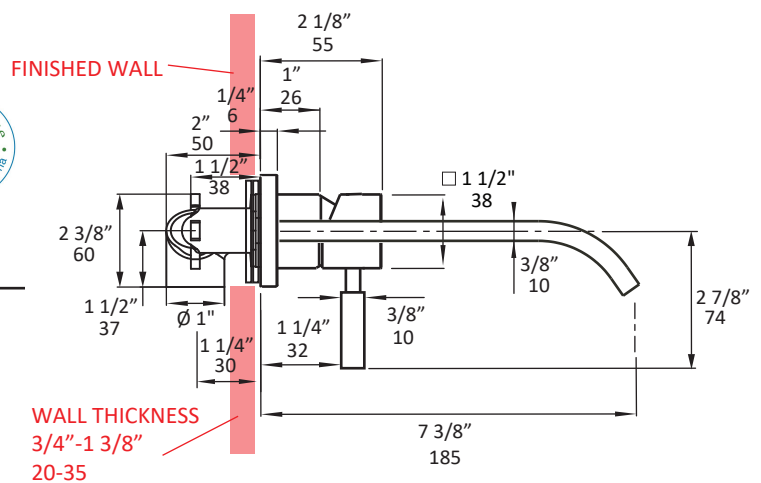

Codes + Standards:

- Meets and exceeds applicable national codes and standards
  - ASME A112.18.1/CSA B125.1
  - NSF/ANSI/CAN61
  - NSF/ANSI/CAN372
  - CalGreen/CEC
- Compliant with California AB-100

ADA compliant when installed to specific requirements of this regulation