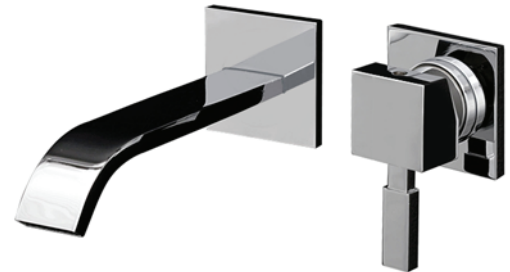

## Specifications:

<b>Installation:</b>	wall mount, single lever
<b>Exterior Dimensions:</b>	H: 4" SPOUT: 7 3/8"
<b>Material:</b>	solid brass construction
<b>Water use:</b>	1.2 GPM
<b>Pop-up:</b>	N/A
<b>Finishes:</b>	CR - polished chrome NI - brushed nickel
<b>Cutout Size:</b>	Ø 1 1/2" handle, Ø 1 3/4" spout
<b>Accessories included:</b>	- Rough-in # 1414.1-ROUGH - Trim # 1414.1-A - Drain #7100-16OF European click-clack drain

## Features:

- ceramic disk cartridge
- complements the Kubista Collection
- NO EXTENSIONS AVAILABLE