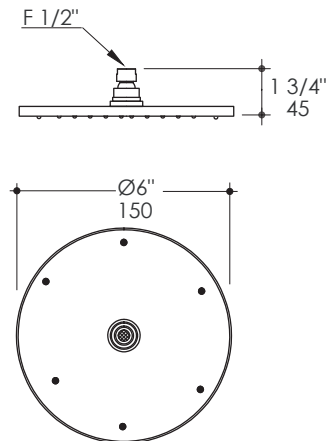

MINIMAL Shower Head Item #0416

Features:

- Tilting round rain shower head
- Brass construction with 75 rubber nozzles
- Wall-mount installation recommended
- Arm and flange sold separately
- Recommended max. water pressure 43.5 PSI (flow rate 4.9 GPM)

Finish Options:

CR - Polished Chrome

Product Specifications:

Notes:

Drawings provided herein are meant to give the user an idea of the product and are not made to scale. The size in inches is rounded up to the nearest 1/16\"/>