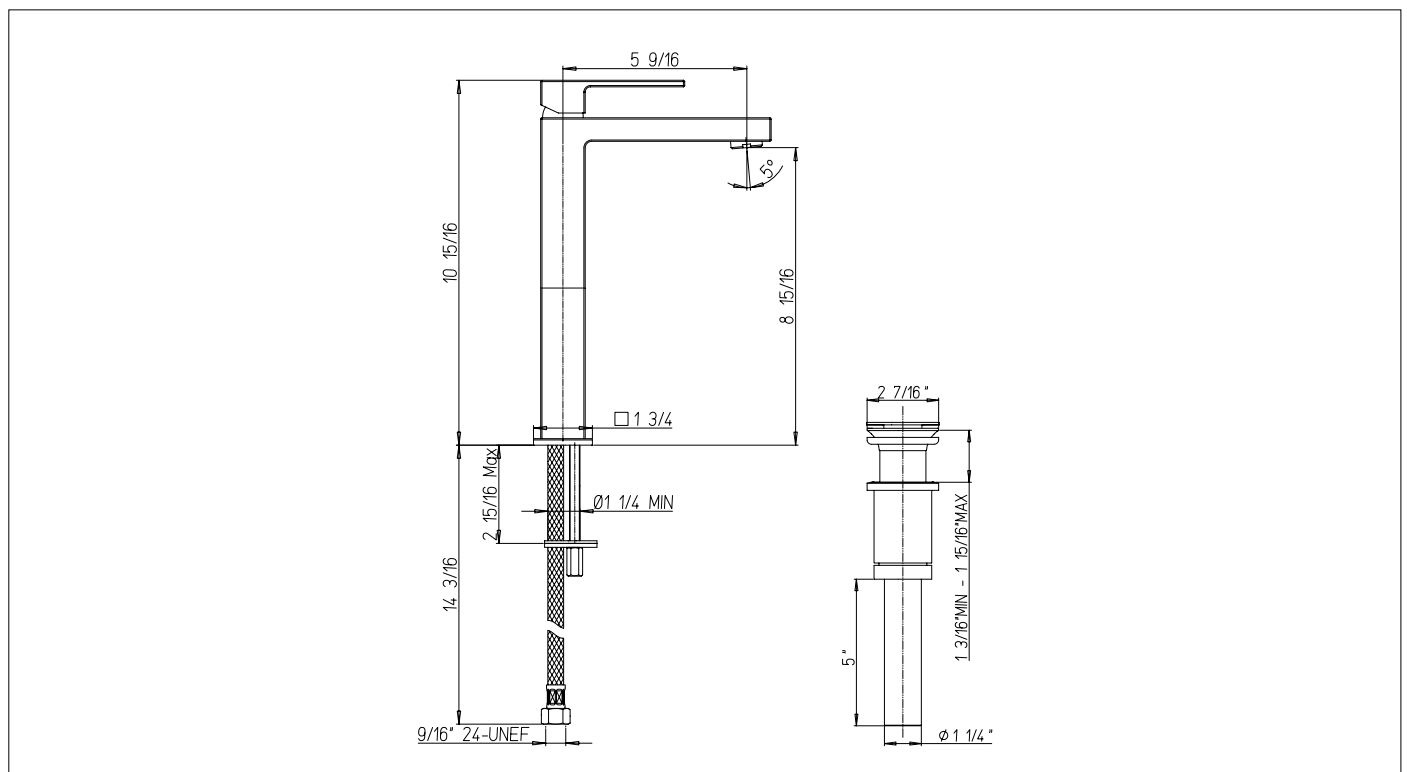

INSTALLATION SUBMITTAL AND DIMENSION

QU..211LL

Single handle tall lavatory faucet with lever handle.

QUCR211LL Polished Chrome

QUPW211LL Brushed Nickel

QUOK211LL Matt Gold PVD

QUBL211LL Matt Black PVD

STANDARDS

- Compliant with ASME A112.18.1 - CSA B125.1
- Compliant with ANSI/NSF 61
- Compliant with NSF 372 (Low lead)
- Certified by IAPMO R&T Lab
- Meets EPA Water Sense Certification:
1.2gpm, 4.5L/min

DIMENSIONS

Serie Quadro

FEATURES

- Solid Brass Construction
- Single Control Ceramic Disc Valve
- Metal Pop-up assembly
- 1 hole installation.
- Step-By-Step Installation Instructions