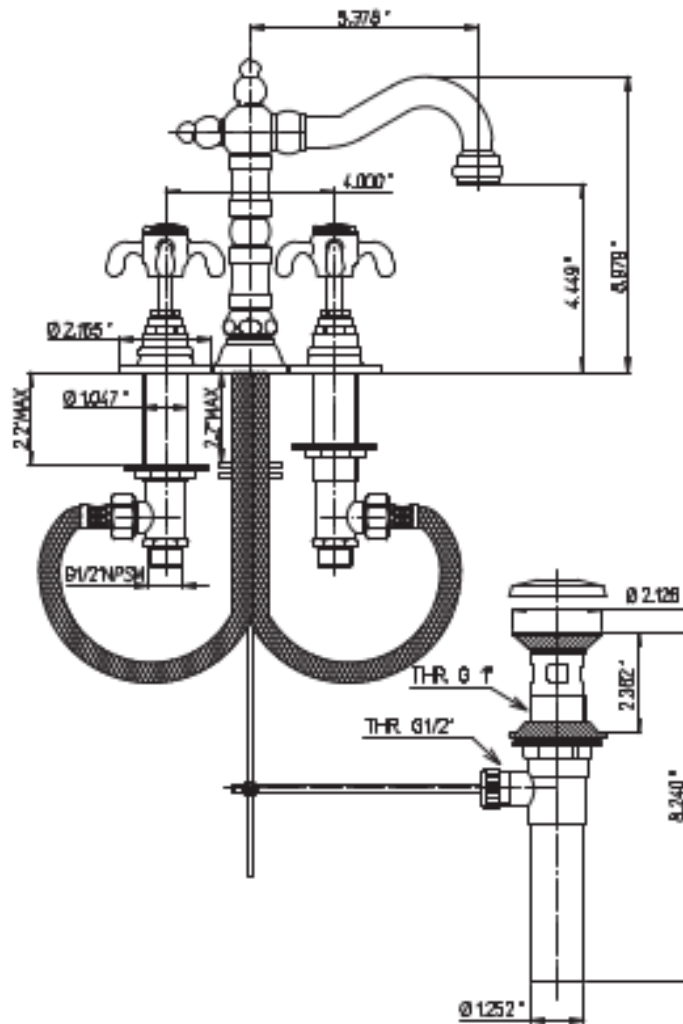

LATOSCANA
by Paris

87-214W

Ornellaia mini-widespread lavatory
faucet with cross handles
4" centers
Rotating spout
Pop-up drain included.

Ornellaia Series

87-214W

Lavatory Faucet, Traditional Styling

STANDARDS

- Compliant with ASME A112.18.1-B125.1
- Compliant with AB1953
- Compliant with ANSI NSF61 – Annex G
- Certified by CSA International
- Compliant with ANSI A117.1

Finishes	87CR214W	87PW214W	87TU214W
Polished Chrome	X		
Brushed Nickel		X	
Tuscan Bronze			X

Features	87CR214W	87PW214W	87TU214W
Solid Brass Construction	X	X	X
Meets NSF61/9 Annex G Lead Requirements	X	X	X
ADA Compliant	X	X	X
Step-By-Step Installation Instructions	X	X	X
Limited Lifetime Warranty	X	X	X
1.5 GPM	X	X	X