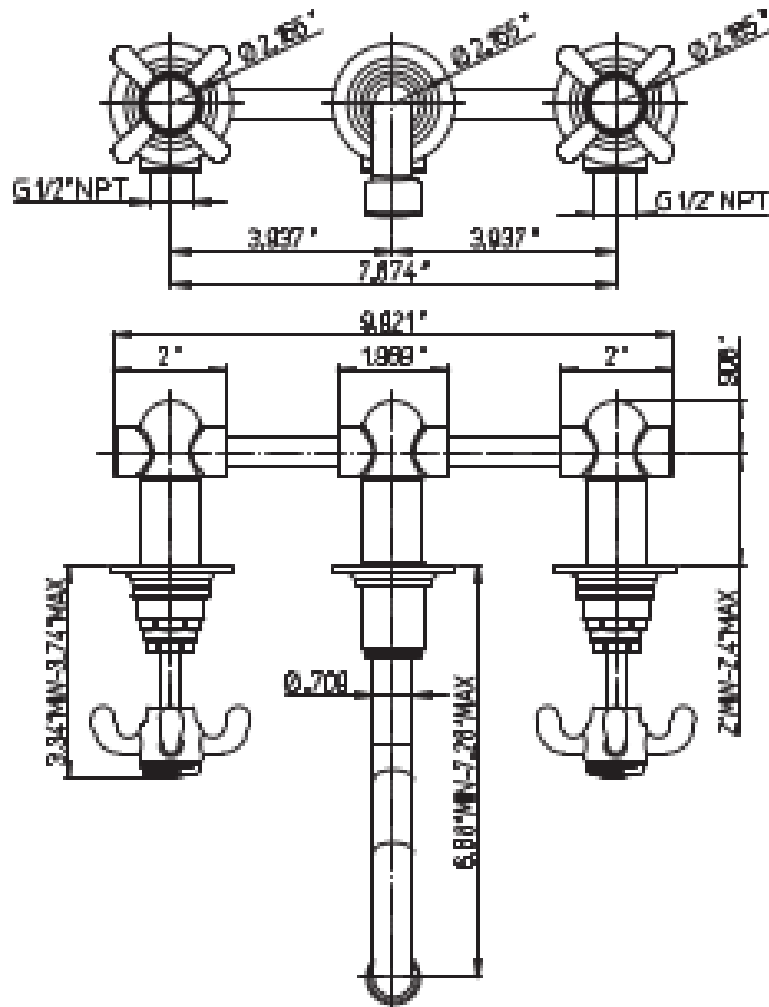

LATOSCANA
by Pavi

87-207

Ornellaia wall mount lavatory
faucet with cross handles
8" centers
7" spout reach

Ornellaia Series

87-207

Lavatory Faucet, Traditional Styling

STANDARDS

- Compliant with ASME A112.18.1-B125.1
- Compliant with AB1953
- Compliant with ANSI NSF61 – Annex G
- Certified by CSA International
- Compliant with ANSI A117.1

Finishes	87CR207	87PW207	87TU207
Polished Chrome	X		
Brushed Nickel		X	
Tuscan Bronze			X

Features	87CR207	87PW207	87TU207
Solid Brass Construction	X	X	X
Meets NSF61/9 Annex G Lead Requirements	X	X	X
ADA Compliant	X	X	X
Step-By-Step Installation Instructions	X	X	X
Limited Lifetime Warranty	X	X	X
1.5 GPM	X	X	X