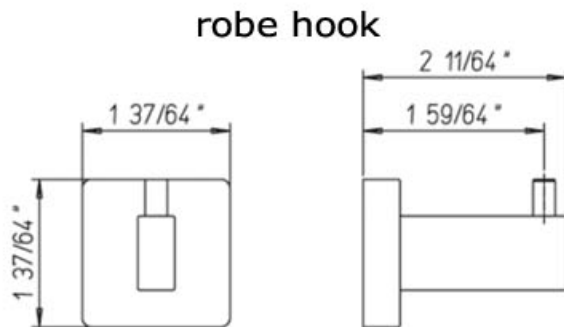

LATOSCANA
Exquisite Italian Design

Square accessories

LaToscana *Italian Vessels, Faucets & Vanities*
1571 North Main Road · Newfield, NJ 08344
www.latoscanacollection.com · 856-881-7890