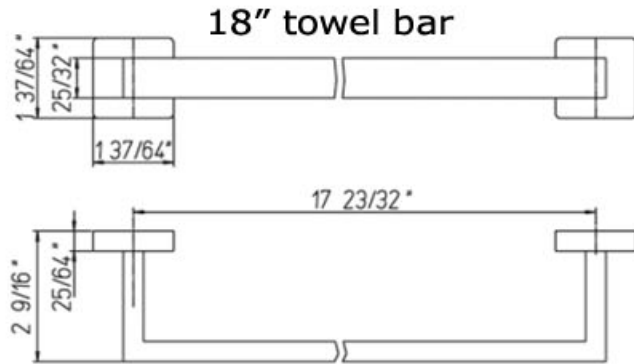

LATOSCANA
Exquisite Italian Design

Square accessories

LaToscana *Italian Vessels, Faucets & Vanities*
1571 North Main Road · Newfield, NJ 08344
www.latoscanacollection.com · 856-881-7890