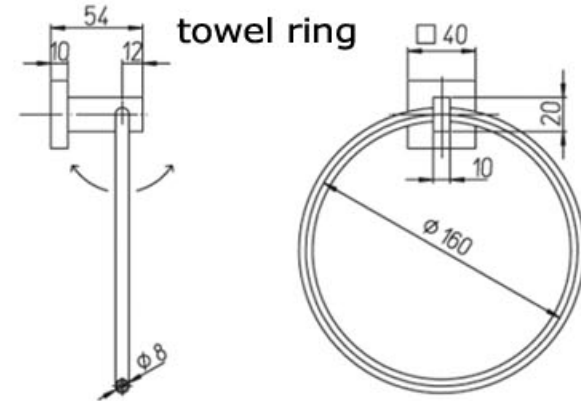

LATOSCANA
Exquisite Italian Design

Square accessories

LaToscana *Italian Vessels, Faucets & Vanities*
1571 North Main Road · Newfield, NJ 08344
www.latoscanacollection.com · 856-881-7890