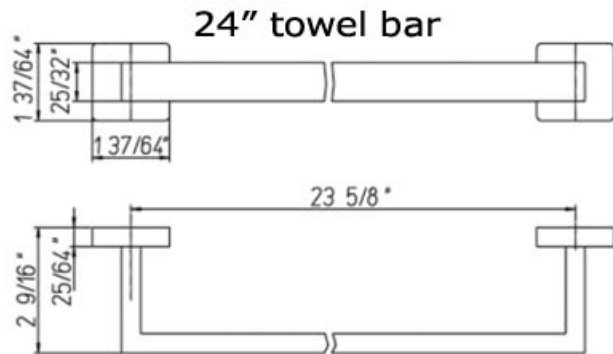

LATOSCANA
Exquisite Italian Design

Square accessories

LaToscana *Italian Vessels, Faucets & Vanities*
1571 North Main Road · Newfield, NJ 08344
www.latoscanacollection.com · 856-881-7890