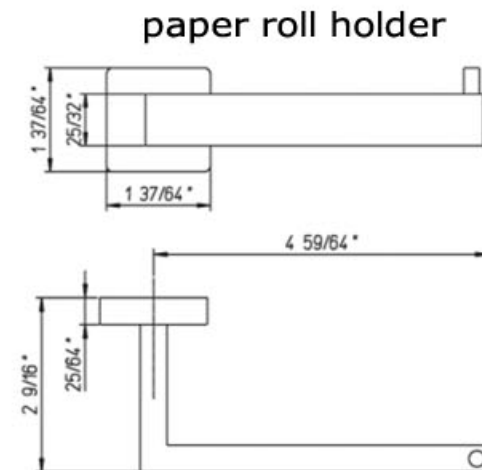

LATOSCANA
Exquisite Italian Design

Square accessories

LaToscana *Italian Vessels, Faucets & Vanities*
1571 North Main Road · Newfield, NJ 08344
www.latoscanacollection.com · 856-881-7890