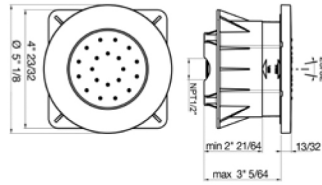

# Round / Square Body Jet

## Round body jet

Art.	Finish
RDCR721	Chrome
RDPW721	Brushed Nickel