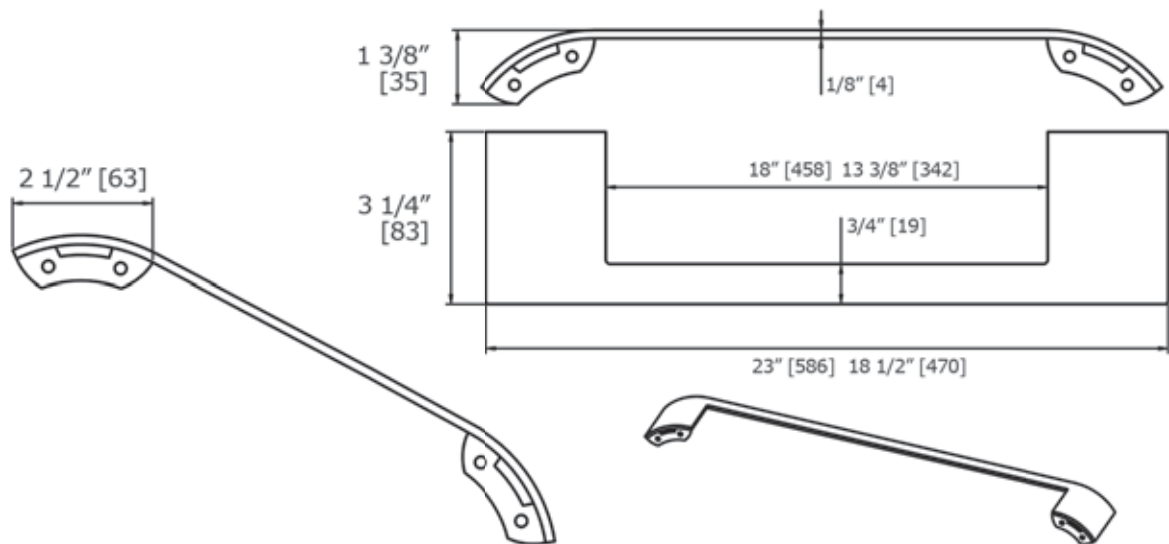

## SINGLE TOWEL BAR

R3024 R3018

Available FINISHES:

CHROME, MATTE BLACK

BRUSHED NICKEL, POLISHED NICKEL, POLISHED BLACK NICKEL

BRUSHED GOLD, POLISHED GOLD, ROSE GOLD

LALOO ACCESSORIES

[laloocanada.com](http://laloocanada.com)