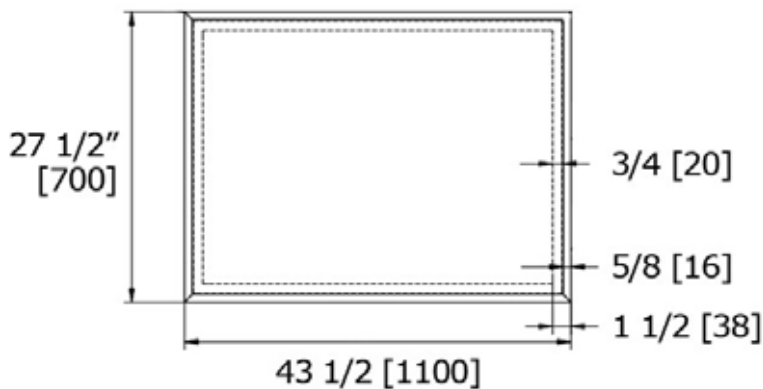

BEVEL EDGE MIRRORS

3/4" BEVELLED FRAME WITH 3/4" FROSTED GLASS INSERT

M31007L - LARGE FORMAT

LALOO ACCESSORIES

lalo.ca

866.305.2566

SERVICE@lalo.ca