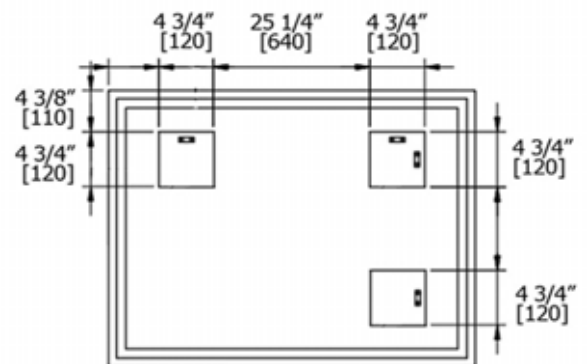

BEVEL EDGE MIRRORS

3/4" BEVELLED FRAME WITH 3/4" FROSTED GLASS INSERT

M31007L - LARGE FORMAT

LALOO ACCESSORIES

lalo.ca

866.305.2566

SERVICE@lalo.ca