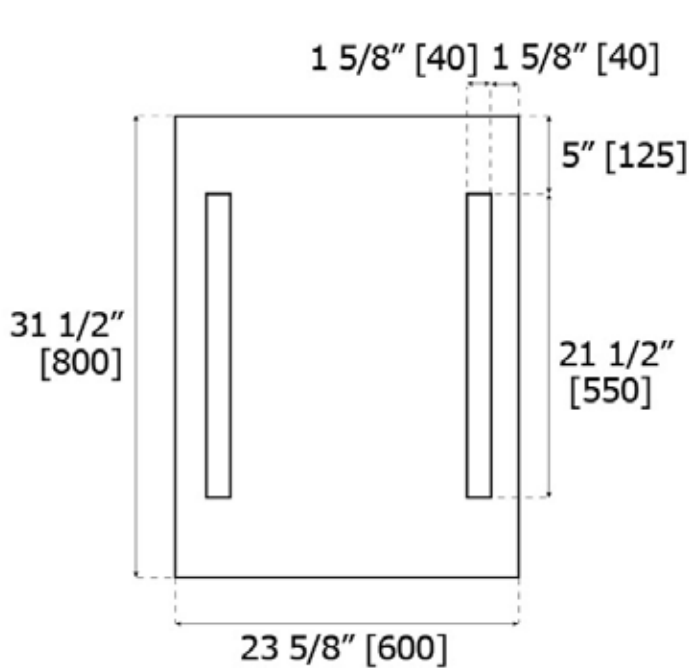

LED BACK Lit MIRRORS

4500 KELVIN

MO0535L [660 LUMENS / 10.24 WATTS]

LALOO ACCESSORIES

lalo.ca

866.305.2566

SERVICE@lalo.ca