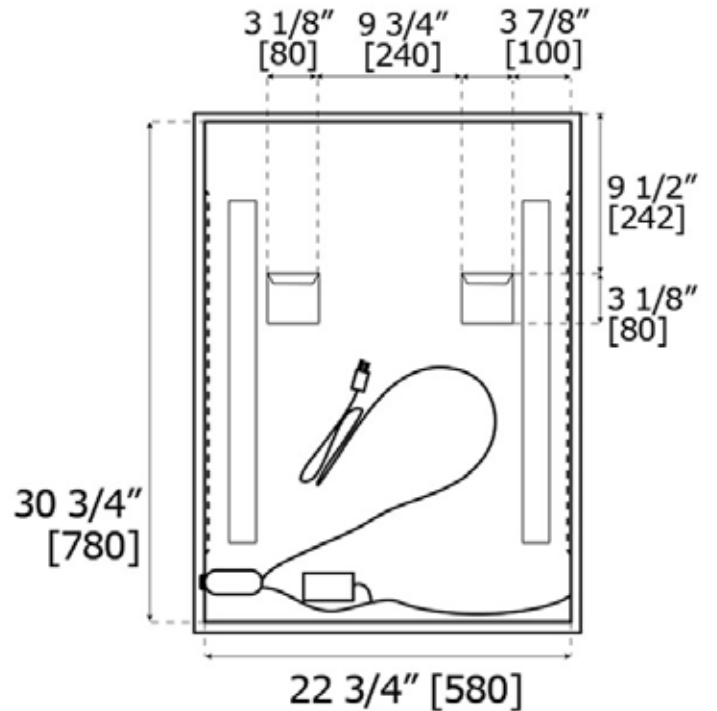

LED BACK Lit MIRRORS

4500 KELVIN

MO0535L [660 LUMENS / 10.24 WATTS]

LALOO ACCESSORIES

lalo.ca

866.305.2566

SERVICE@lalo.ca