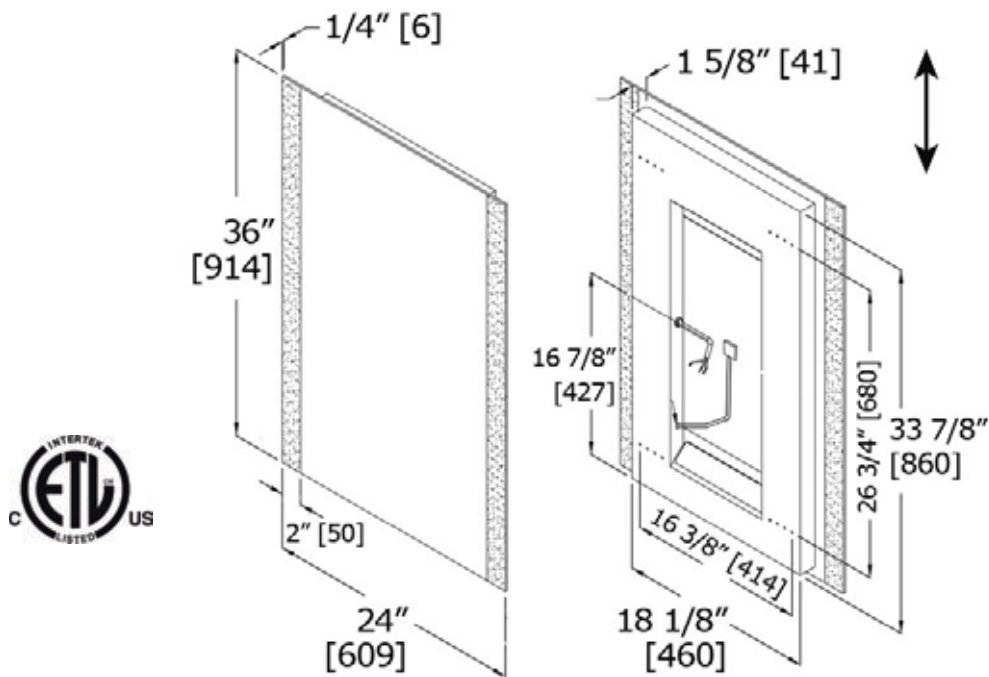

LED BACK Lit MIRRORS

6000 KELVIN

M00515LA [2244 LUMENS / 24.48 WATTS]

LALOO ACCESSORIES
lalo.ca
866.305.2566
SERVICE@lalo.ca