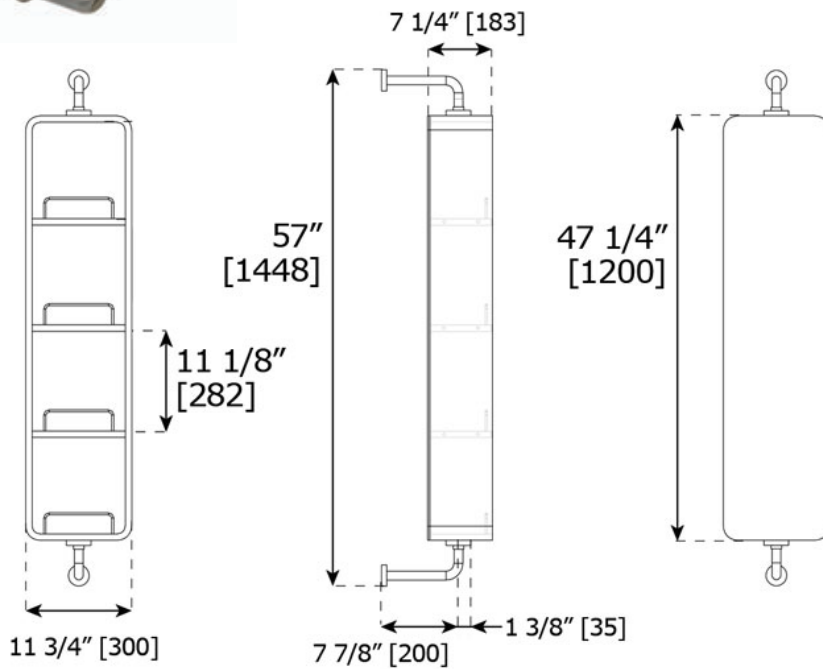

LACQUERED FRAME MIRRORS

COUPE SWIVEL TOWER

L53CPT

LALOO ACCESSORIES
lalo.ca
866.305.2566
SERVICE@lalo.ca