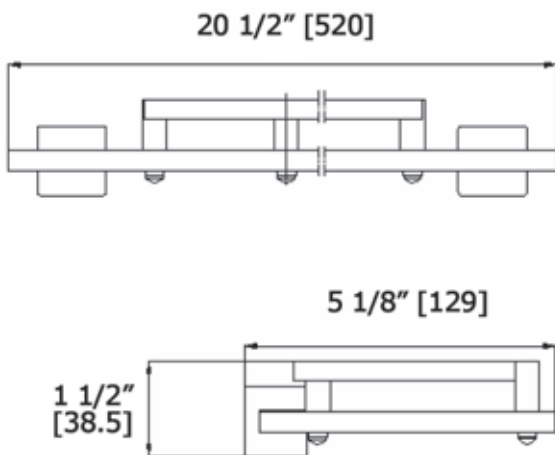

## SINGLE GLASS SHELF

**K9387**

AVAILABLE FINISHES:

CHROME, MATTE BLACK

BRUSHED NICKEL, POLISHED NICKEL, POLISHED BLACK NICKEL

BRUSHED GOLD, POLISHED GOLD, ROSE GOLD

LALOO ACCESSORIES

[laloocanada.com](http://laloocanada.com)