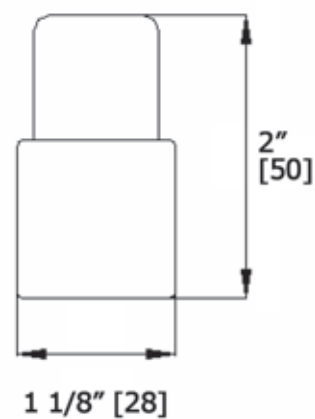

KARRÉ II

ROBE HOOK

K9382

AVAILABLE FINISHES:

CHROME, MATTE BLACK

BRUSHED NICKEL, POLISHED NICKEL, POLISHED BLACK NICKEL

BRUSHED GOLD, POLISHED GOLD, ROSE GOLD

LALOO ACCESSORIES