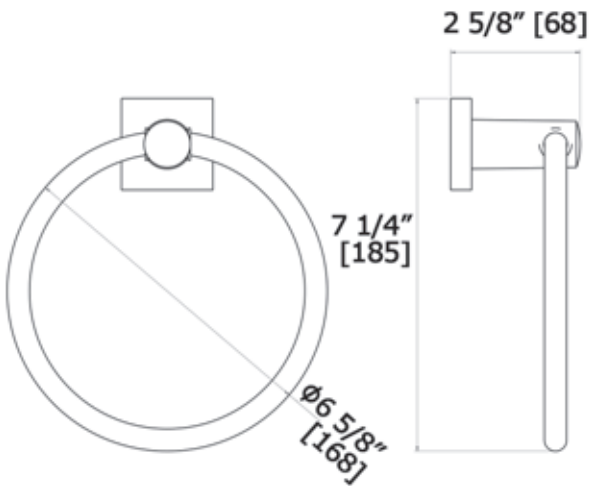

HERO Towel Ring

H2680

Available Finishes:

CHROME

LALOO ACCESSORIES

lalo.ca

866.305.2566

SERVICE@lalo.ca