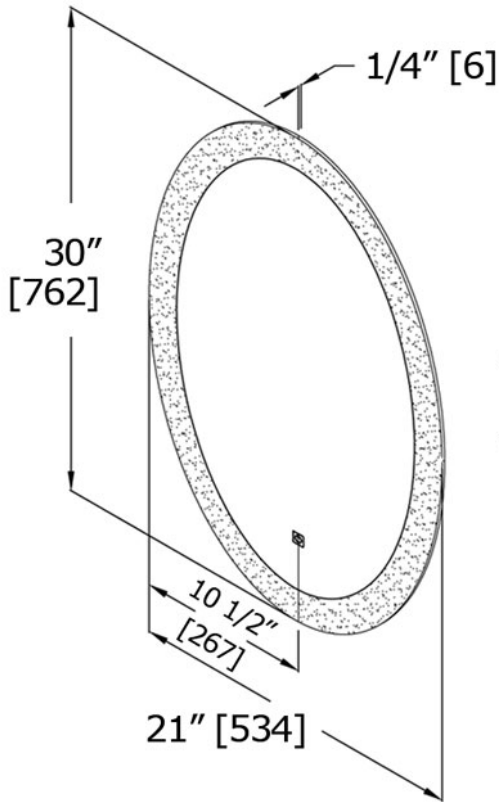

LED BACK Lit MIRRORS

6000 KELVIN

H02130L [2112 LUMENS / 23.04 WATTS]

LALOO ACCESSORIES
laloocanada.com
866.305.2566
SERVICE@laloocanada.com