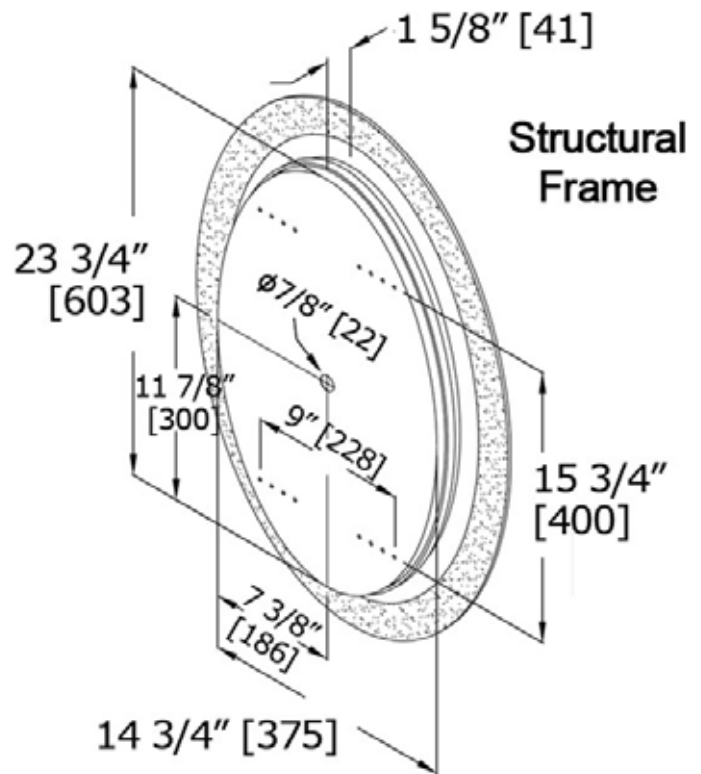

LED BACK Lit MIRRORS

6000 KELVIN

H02130L [2112 LUMENS / 23.04 WATTS]

LALOO ACCESSORIES
laloocanada.com
866.305.2566
SERVICE@laloocanada.com