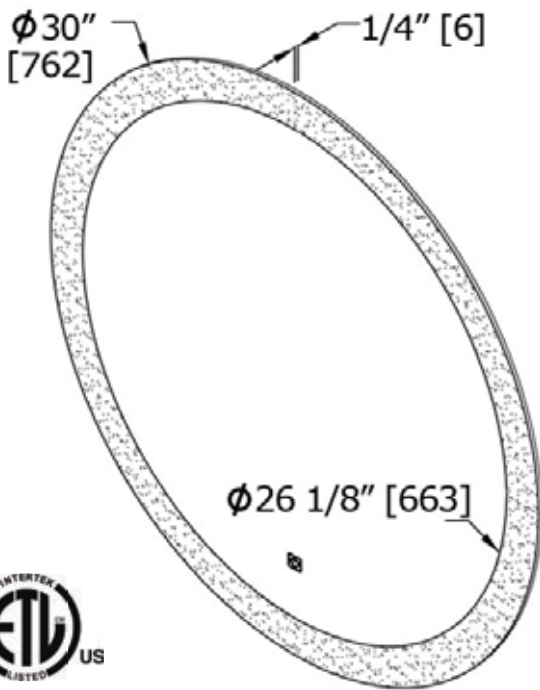

LED BACK Lit MIRRORS

6000 KELVIN

H00514L [2508 LUMENS / 27.36 WATTS]

LALOO ACCESSORIES
lalo.ca
866.305.2566
SERVICE@lalo.ca