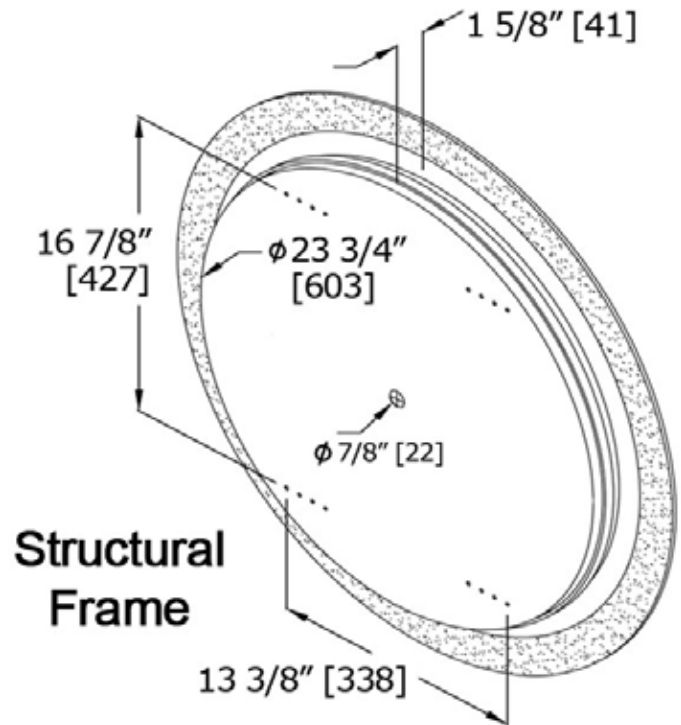

LED BACK Lit MIRRORS

6000 KELVIN

H00514L [2508 LUMENS / 27.36 WATTS]

LALOO ACCESSORIES
lalo.ca
866.305.2566
SERVICE@lalo.ca