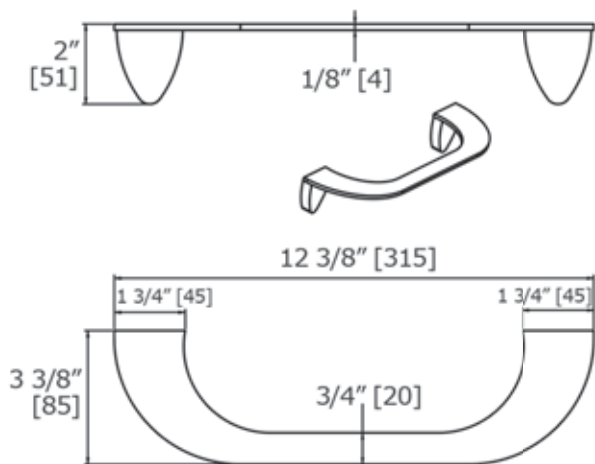

GRAVITY HAND TOWEL BAR

G5580

Available FINISHES:

CHROME, MATTE BLACK

BRUSHED NICKEL, POLISHED NICKEL, POLISHED BLACK NICKEL

BRUSHED GOLD, POLISHED GOLD, ROSE GOLD

LALOO ACCESSORIES

lalo.ca