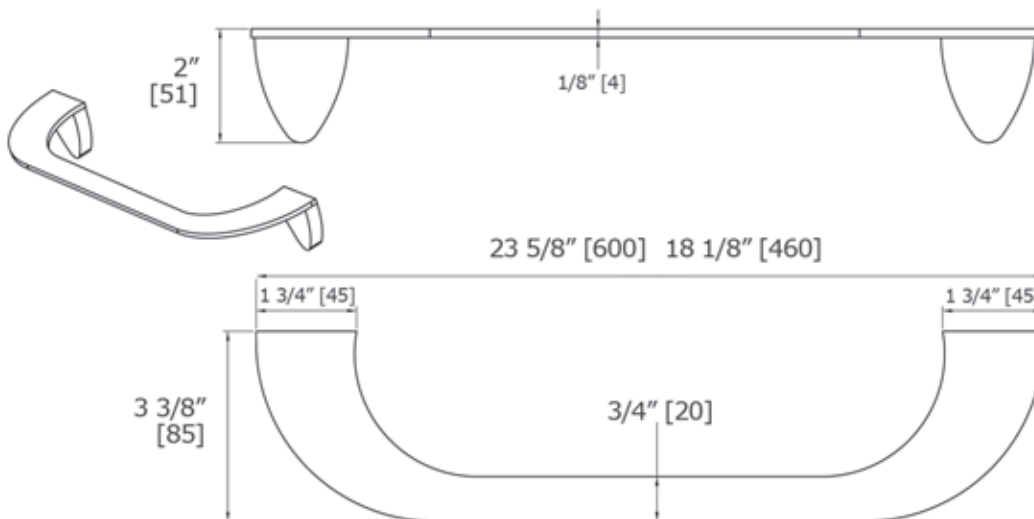

GRAVITY

SINGLE TOWEL BAR

G5524 G5518

Available Finishes:

CHROME, MATTE BLACK

BRUSHED NICKEL, POLISHED NICKEL, POLISHED BLACK NICKEL

BRUSHED GOLD, POLISHED GOLD, ROSE GOLD

LALOO ACCESSORIES