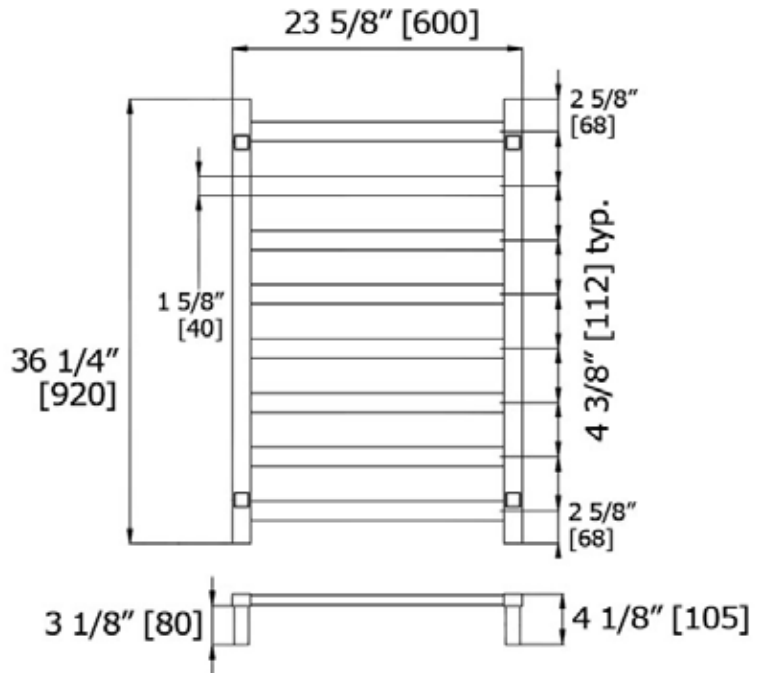

NVELUP TOWEL WARMERS

MULTI-FUNCTION 8 BAR

ETW84-2 PS [POLISHED STAINLESS]

Electrical Specifications:

125 Watt / 120 Volt / 1.04 Amps / 60Hz

PLUG-IN OR HARDWIRE

LALOO ACCESSORIES

lalo.ca