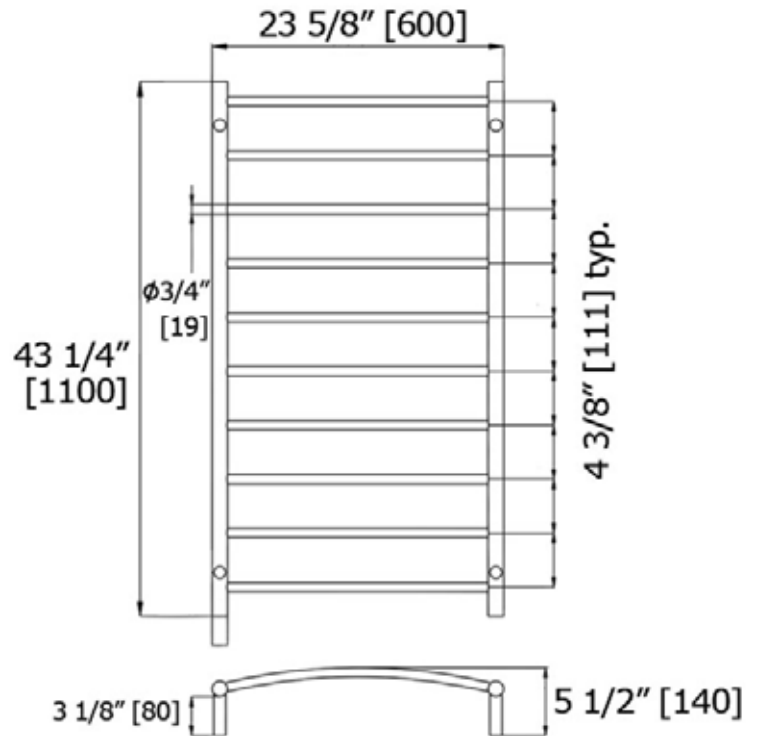

NVELUP TOWEL WARMERS

Multi-FUNCTION 10 BAR

ETW1-1 BS [BRUSHED STAINLESS]

Electrical Specifications:

125 Watt / 120 Volt / 1.04 Amps / 60Hz

PLUG-IN OR HARDWIRE

LALOO ACCESSORIES

lalo.ca