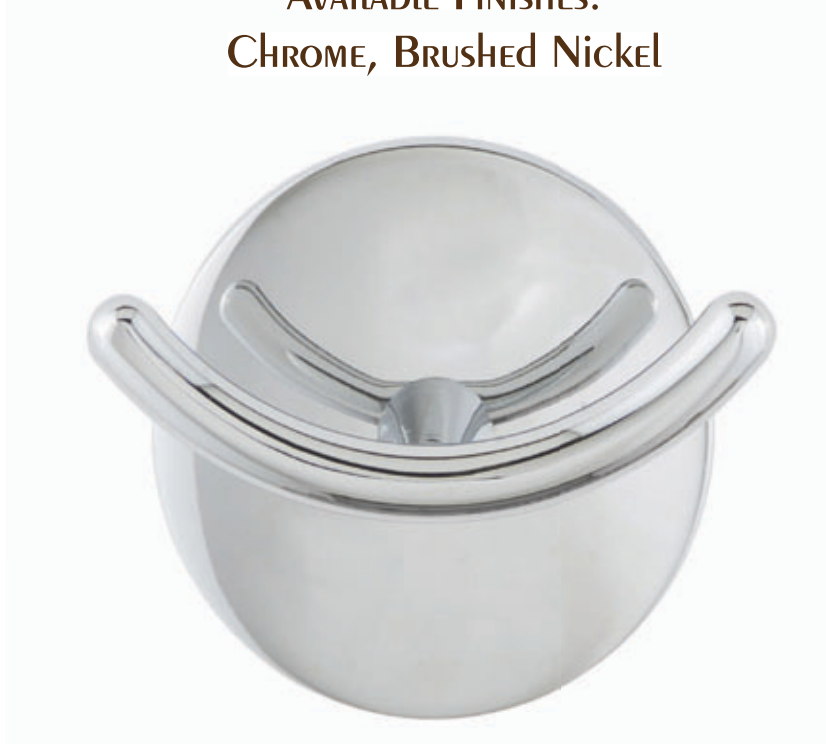

Classic-R

Robe Hook

CR3882

Available Finishes:

CHROME, BRUSHED NICKEL

2 7/8" [73]

2 3/8" [60]

2" [50]