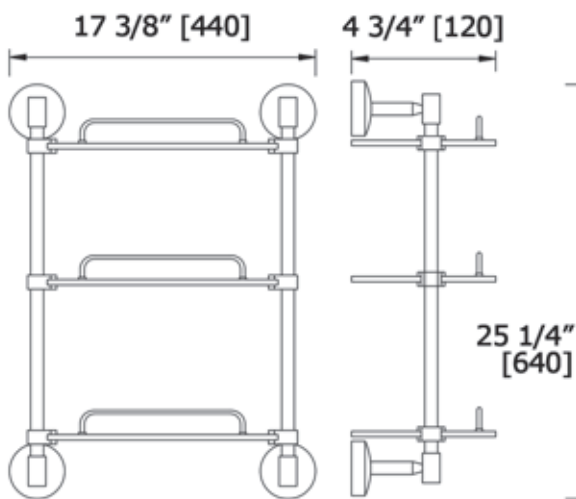

Classic-R

TRIPLE GLASS SHELF

CR3853

Available Finishes:

CHROME

LALOO ACCESSORIES

lalo.ca

866.305.2566